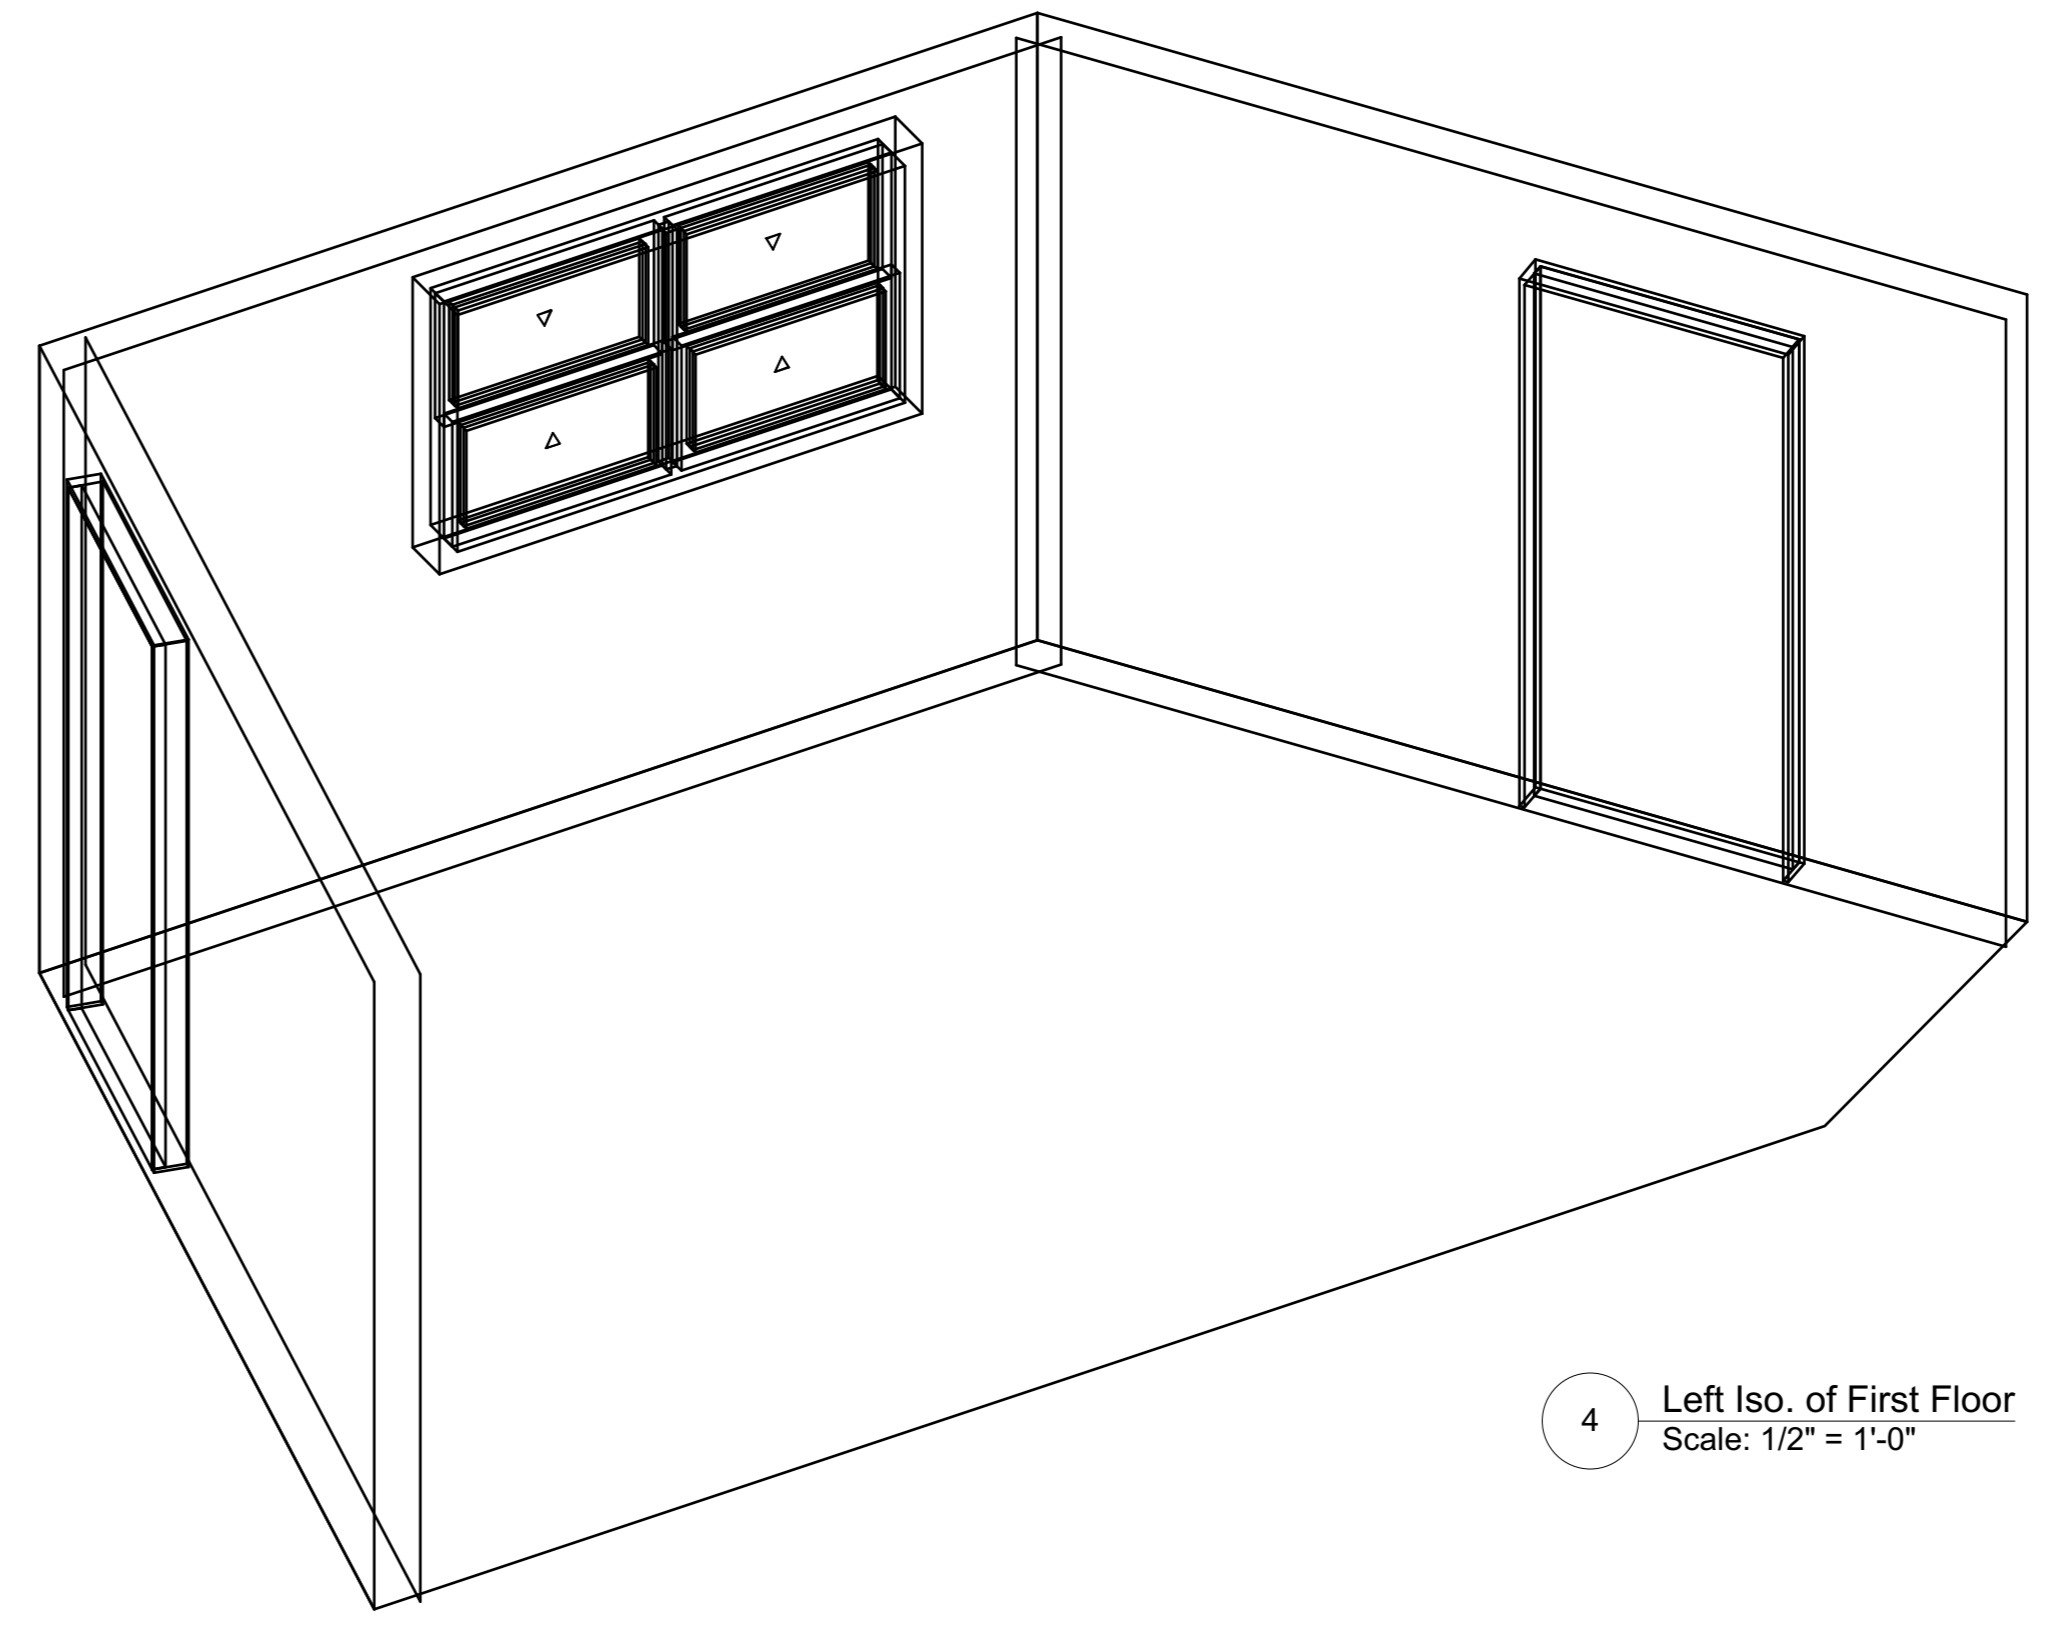

First Floor: *The Lady of Larkspur Lotion*

1 Plan View of First Floor
Scale: 1/2" = 1'-0"

3 Right Iso. of First Floor
Scale: 1/2" = 1'-0"

2 Front View of First Floor
Scale: 1/2" = 1'-0"

4 Left Iso. of First Floor
Scale: 1/2" = 1'-0"

Second Floor: *A Streetcar Named Desire*

2 Plan View of Second Floor
Scale: 1/2" = 1'-0"

1 Front View of Second Floor
Scale: 1/2" = 1'-0"

3 Right Iso. View of Second Floor
Scale: 1/2" = 1'-0"

An Evening with Tennessee Williams	
Second Floor	Date : 01/08/2019
Brevard College, Morrison Playhouse	Scale : 1/2" = 1'
Director : Catherine Barricklow	Sht-2 OF 10
Designer : Teila Vochatzer	
Revisions : Rv. 3.0 01/18/2019	
NOT TO SCALE	