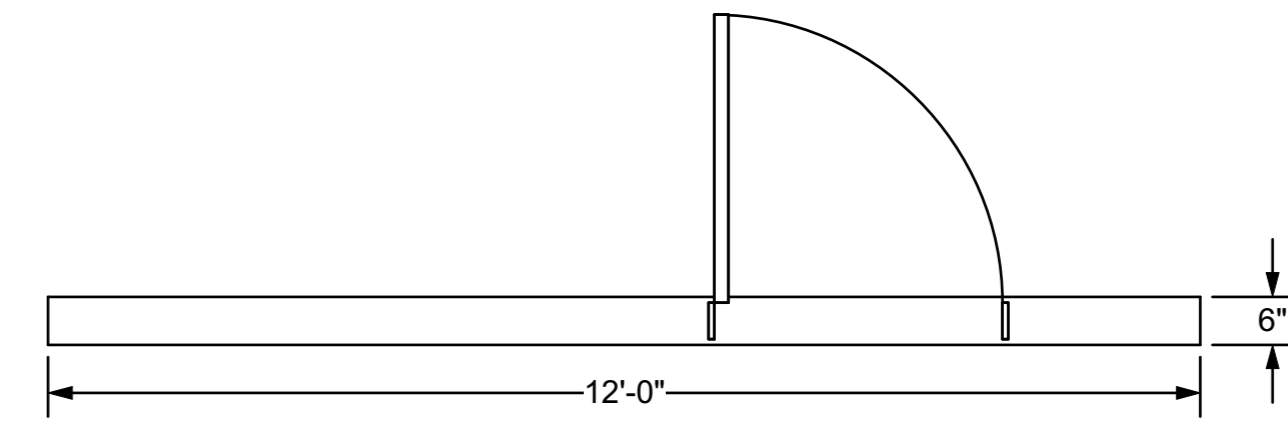

6 Plan View of SL Wall
Scale: 1/2" = 1'-0"