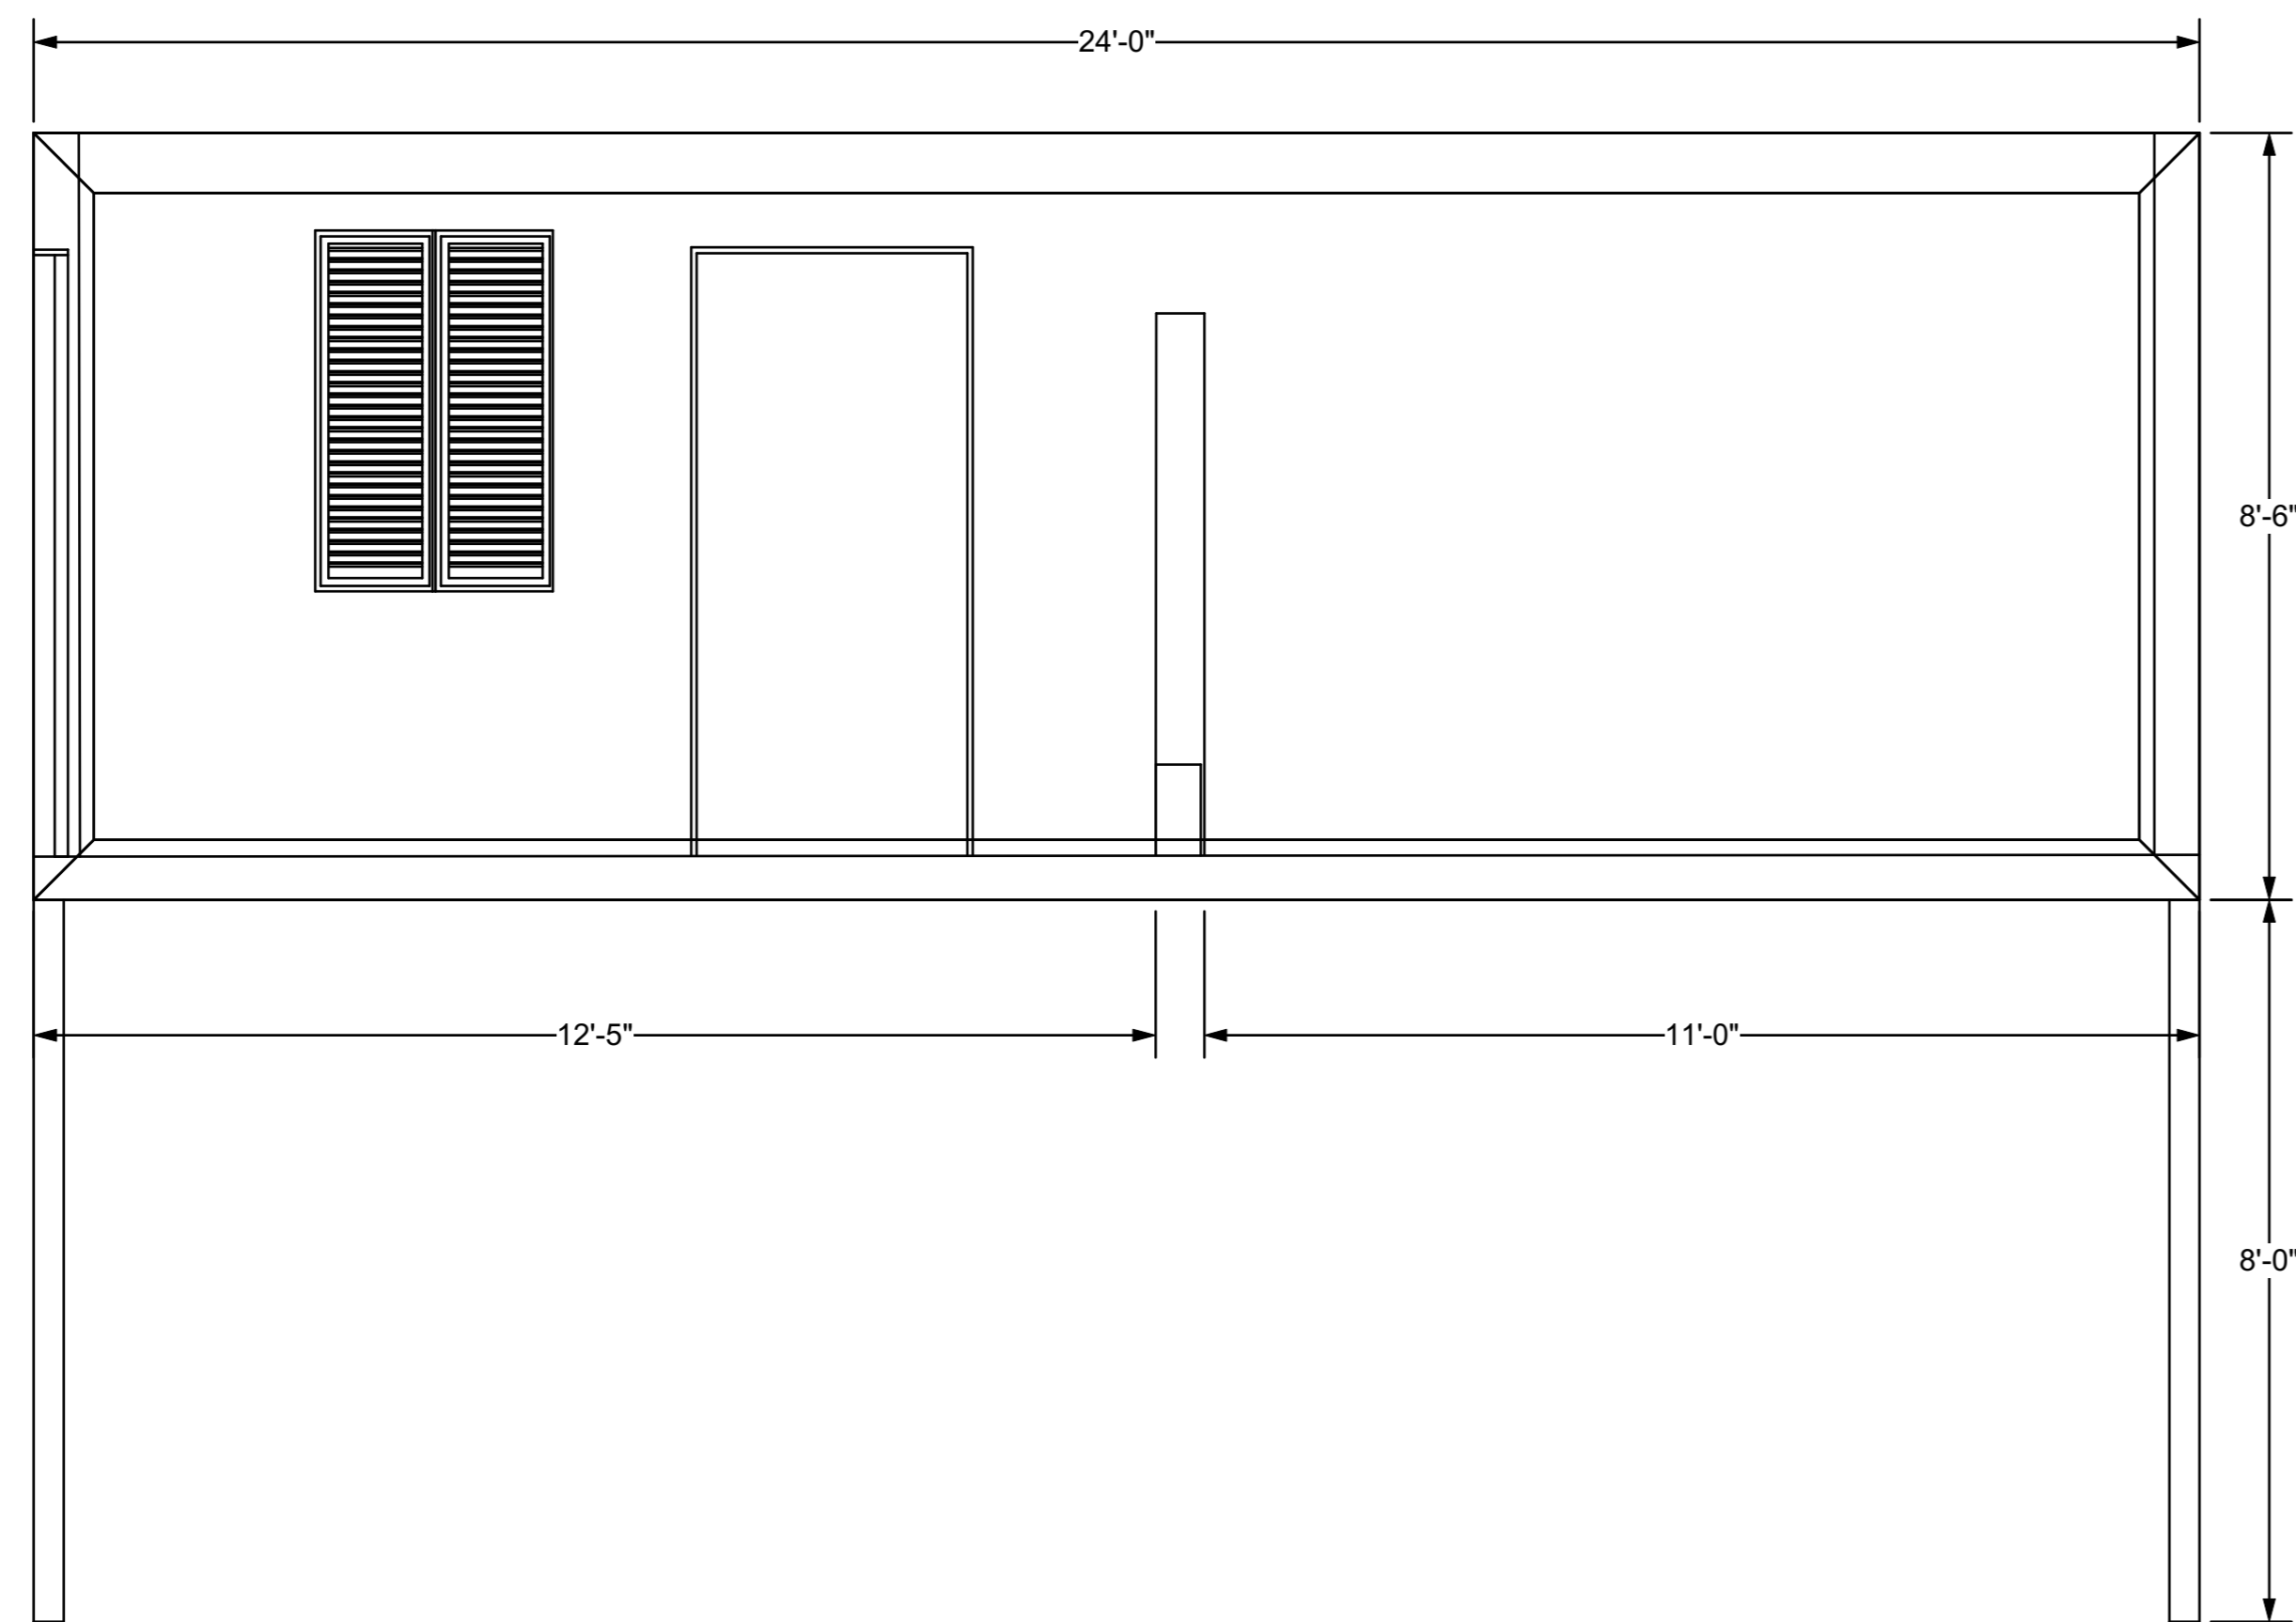

First Floor: *The Lady of Larkspur Lotion*

1 Plan View of First Floor
Scale: 1/2" = 1'-0"

3 Right Iso. of First Floor
Scale: 1/2" = 1'-0"

2 Front View of First Floor
Scale: 1/2" = 1'-0"

4 Left Iso. of First Floor
Scale: 1/2" = 1'-0"

Second Floor: *A Streetcar Named Desire*

2 Plan View of Second Floor
Scale: 1/2" = 1'-0"

1 Front View of Second Floor
Scale: 1/2" = 1'-0"

3 Right Iso. View of Second Floor
Scale: 1/2" = 1'-0"

An Evening with Tennessee Williams	
Second Floor	Date : 01/08/2019
Brevard College, Morrison Playhouse	Scale : 1/2" = 1'
Director : Catherine Barricklow	Sht-2 OF 10
Designer : Teila Vochatzer	
Revisions : Rv. 3.0 01/18/2019	
NOT TO SCALE	

Balconey: A Streetcar Named Desire

1 Plan View
Scale: 3/4" = 1'-0"

2 Details on Railing
Scale: 3/4" = 1'-0"

6 Front View
Scale: 1" = 1'-0"

4 Left Iso. View Balcony
Scale: 3/4" = 1'-0"

3 Right Iso. View Balcony
Scale: 3/4" = 1'-0"

3 Left Iso. View
Scale: 1/2" = 1'-0"

10 Right View of Escape Stairs
Scale: 1/2" = 1'-0"

5 Plan View of Lower Stairs
Scale: 1/2" = 1'-0"

7 Right View of Lower Stairs
Scale: 1/2" = 1'-0"

9 Right View of Second Stairs
Scale: 1/2" = 1'-0"