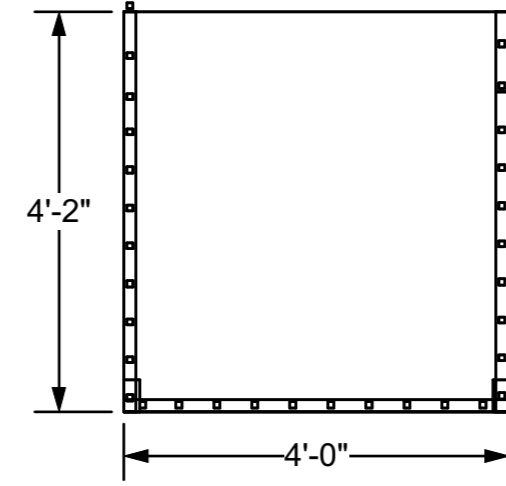

Fire Escape: A Streetcar Named Desire

2 Plan View
Scale: 1/2" = 1'-0"

4 Plan View of Upper Stairs
Scale: 1/2" = 1'-0"

10 Right View of Escape Stairs
Scale: 1/2" = 1'-0"

An Evening with Tennessee Williams

Fire Escape	Date : 01/11/2019
Brevard College, Morrison Playhouse	Scale : 1/2" = 1'
Director : Catherine Barricklow	Sht-5 OF 10
Designer : Teila Vochatzer	
Revisions : 01/11/2019	
NOT TO SCALE