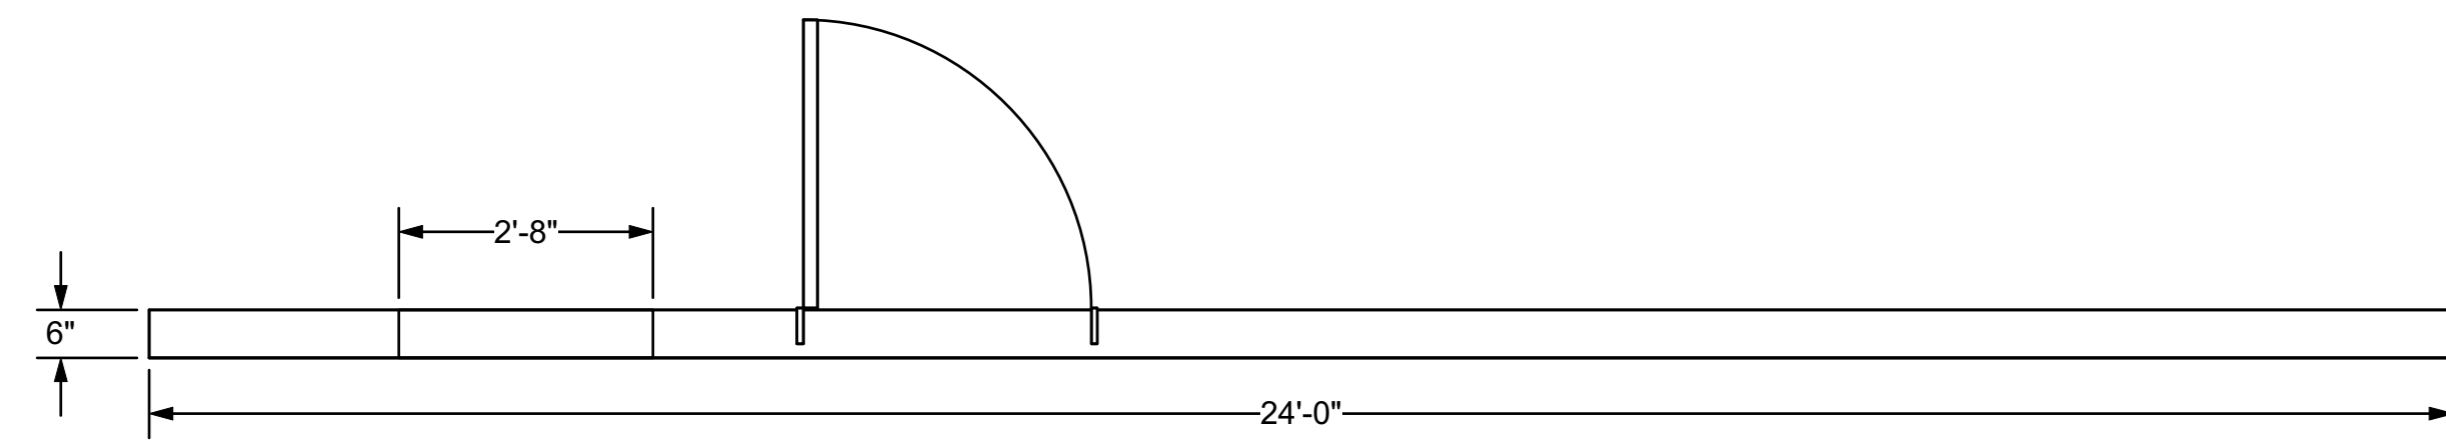

Second Floor Wall Detail: A Streetcar Named Desire

6 Plan View Back Wall
Scale: 1/2" = 1'-0"