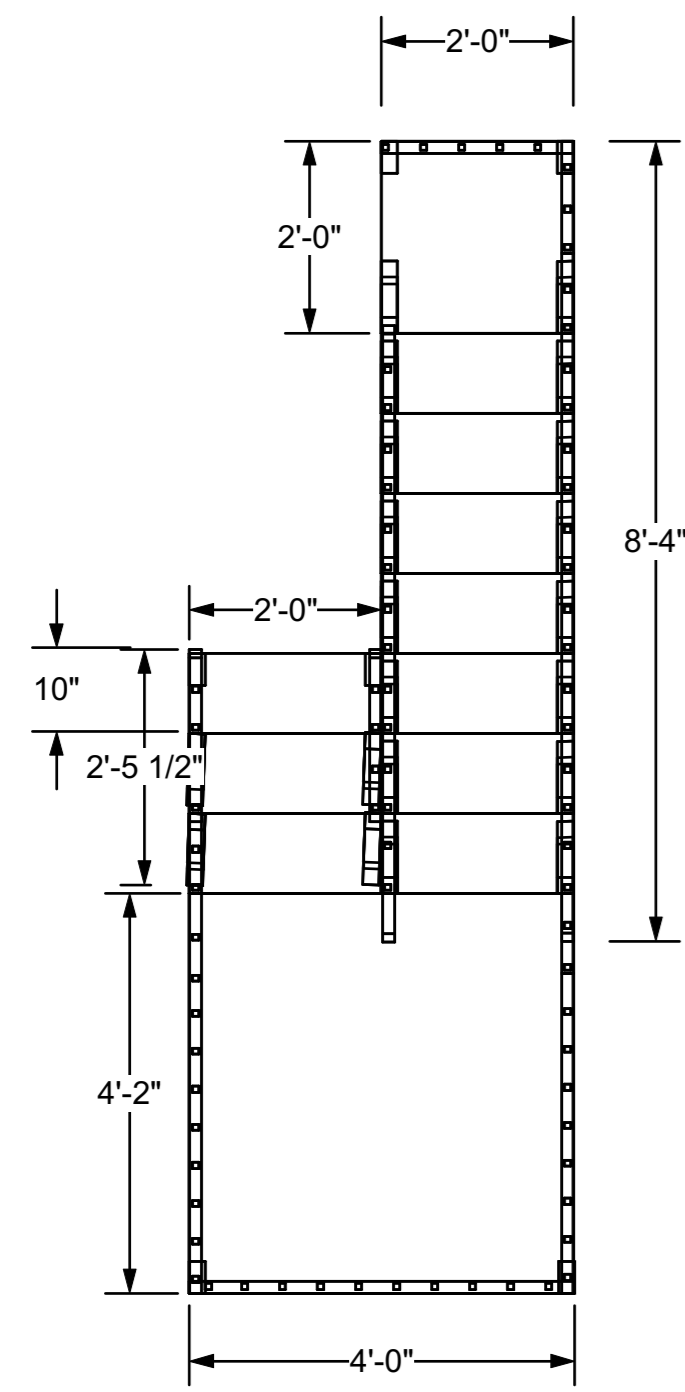

Fire Escape: A Streetcar Named Desire

2 Plan View
Scale: 1/2" = 1'-0"

4 Plan View of Upper Stairs
Scale: 1/2" = 1'-0"