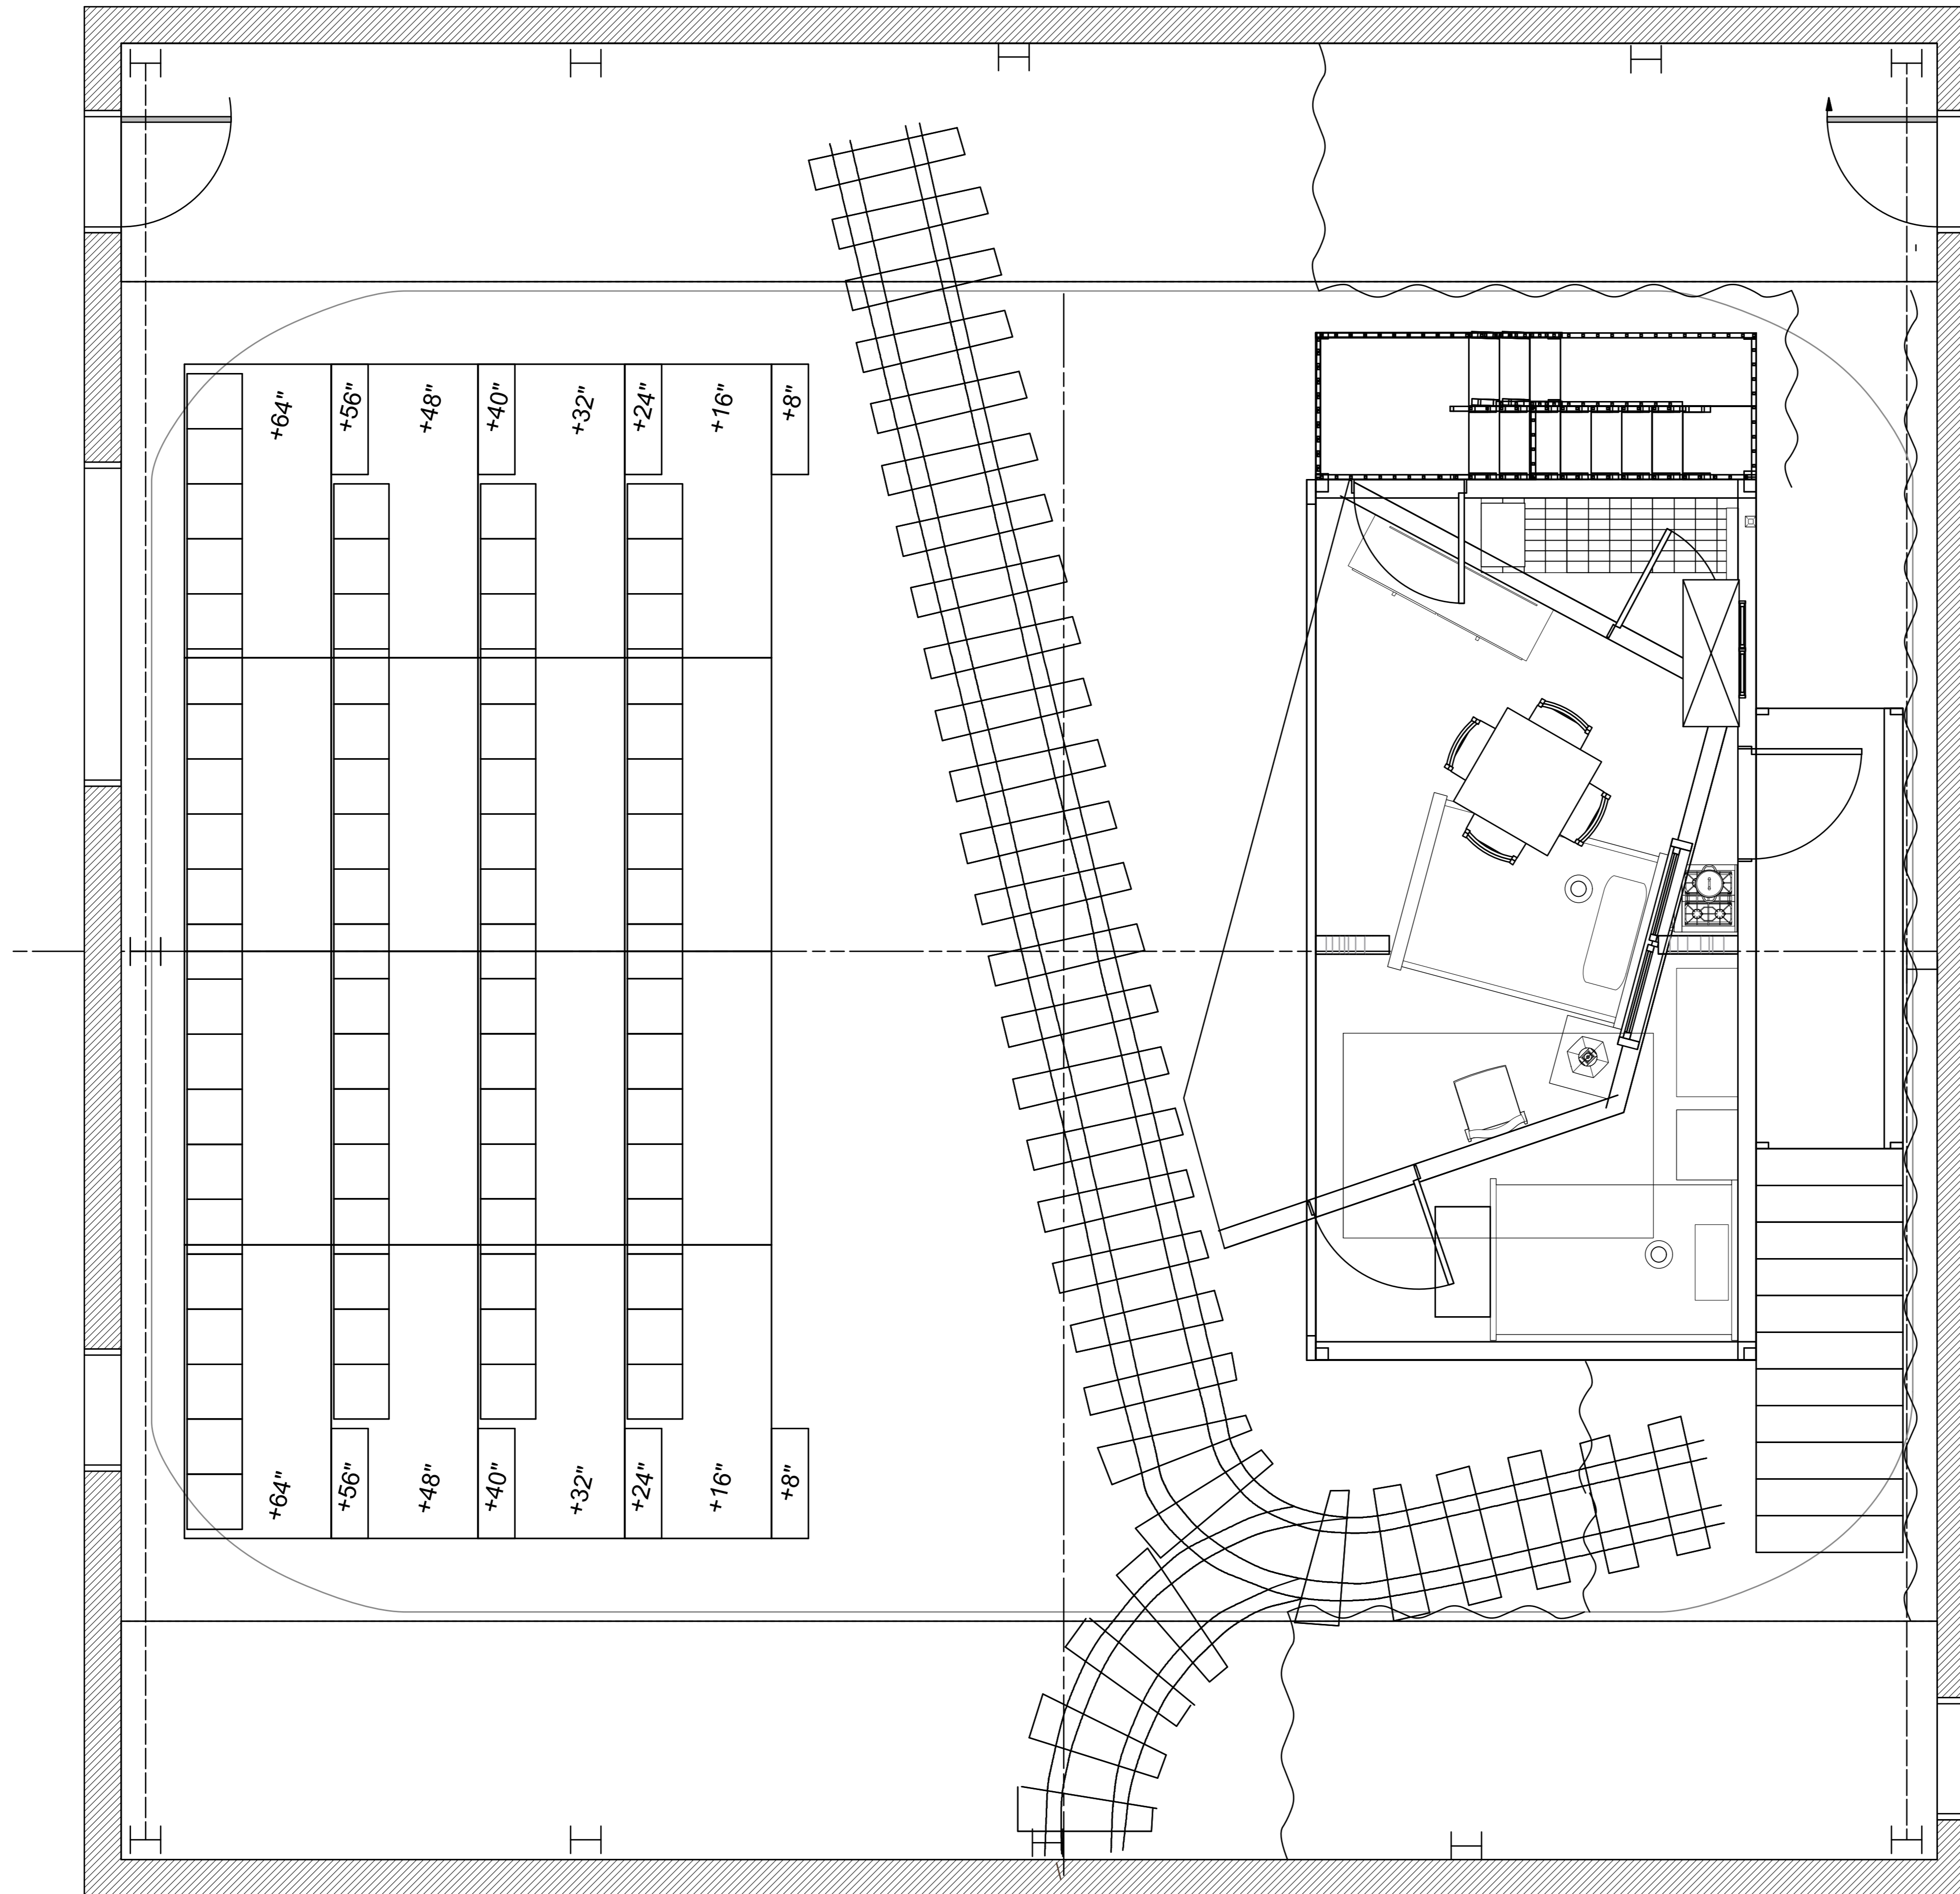

Ground Plan

1 Ground Plan
Scale: 3/8" = 1'-0"

An Evening with Tennessee Williams	
Ground Plan	Date : 01/15/2019
Brevard College, Morrison Playhouse	Scale : 3/8" = 1'
Director : Catherine Barricklow	Sht-7 OF
Designer : Teila Vochatzer	
Revisions : Rv. 3.0 01/15/2019	10
NOT TO SCALE