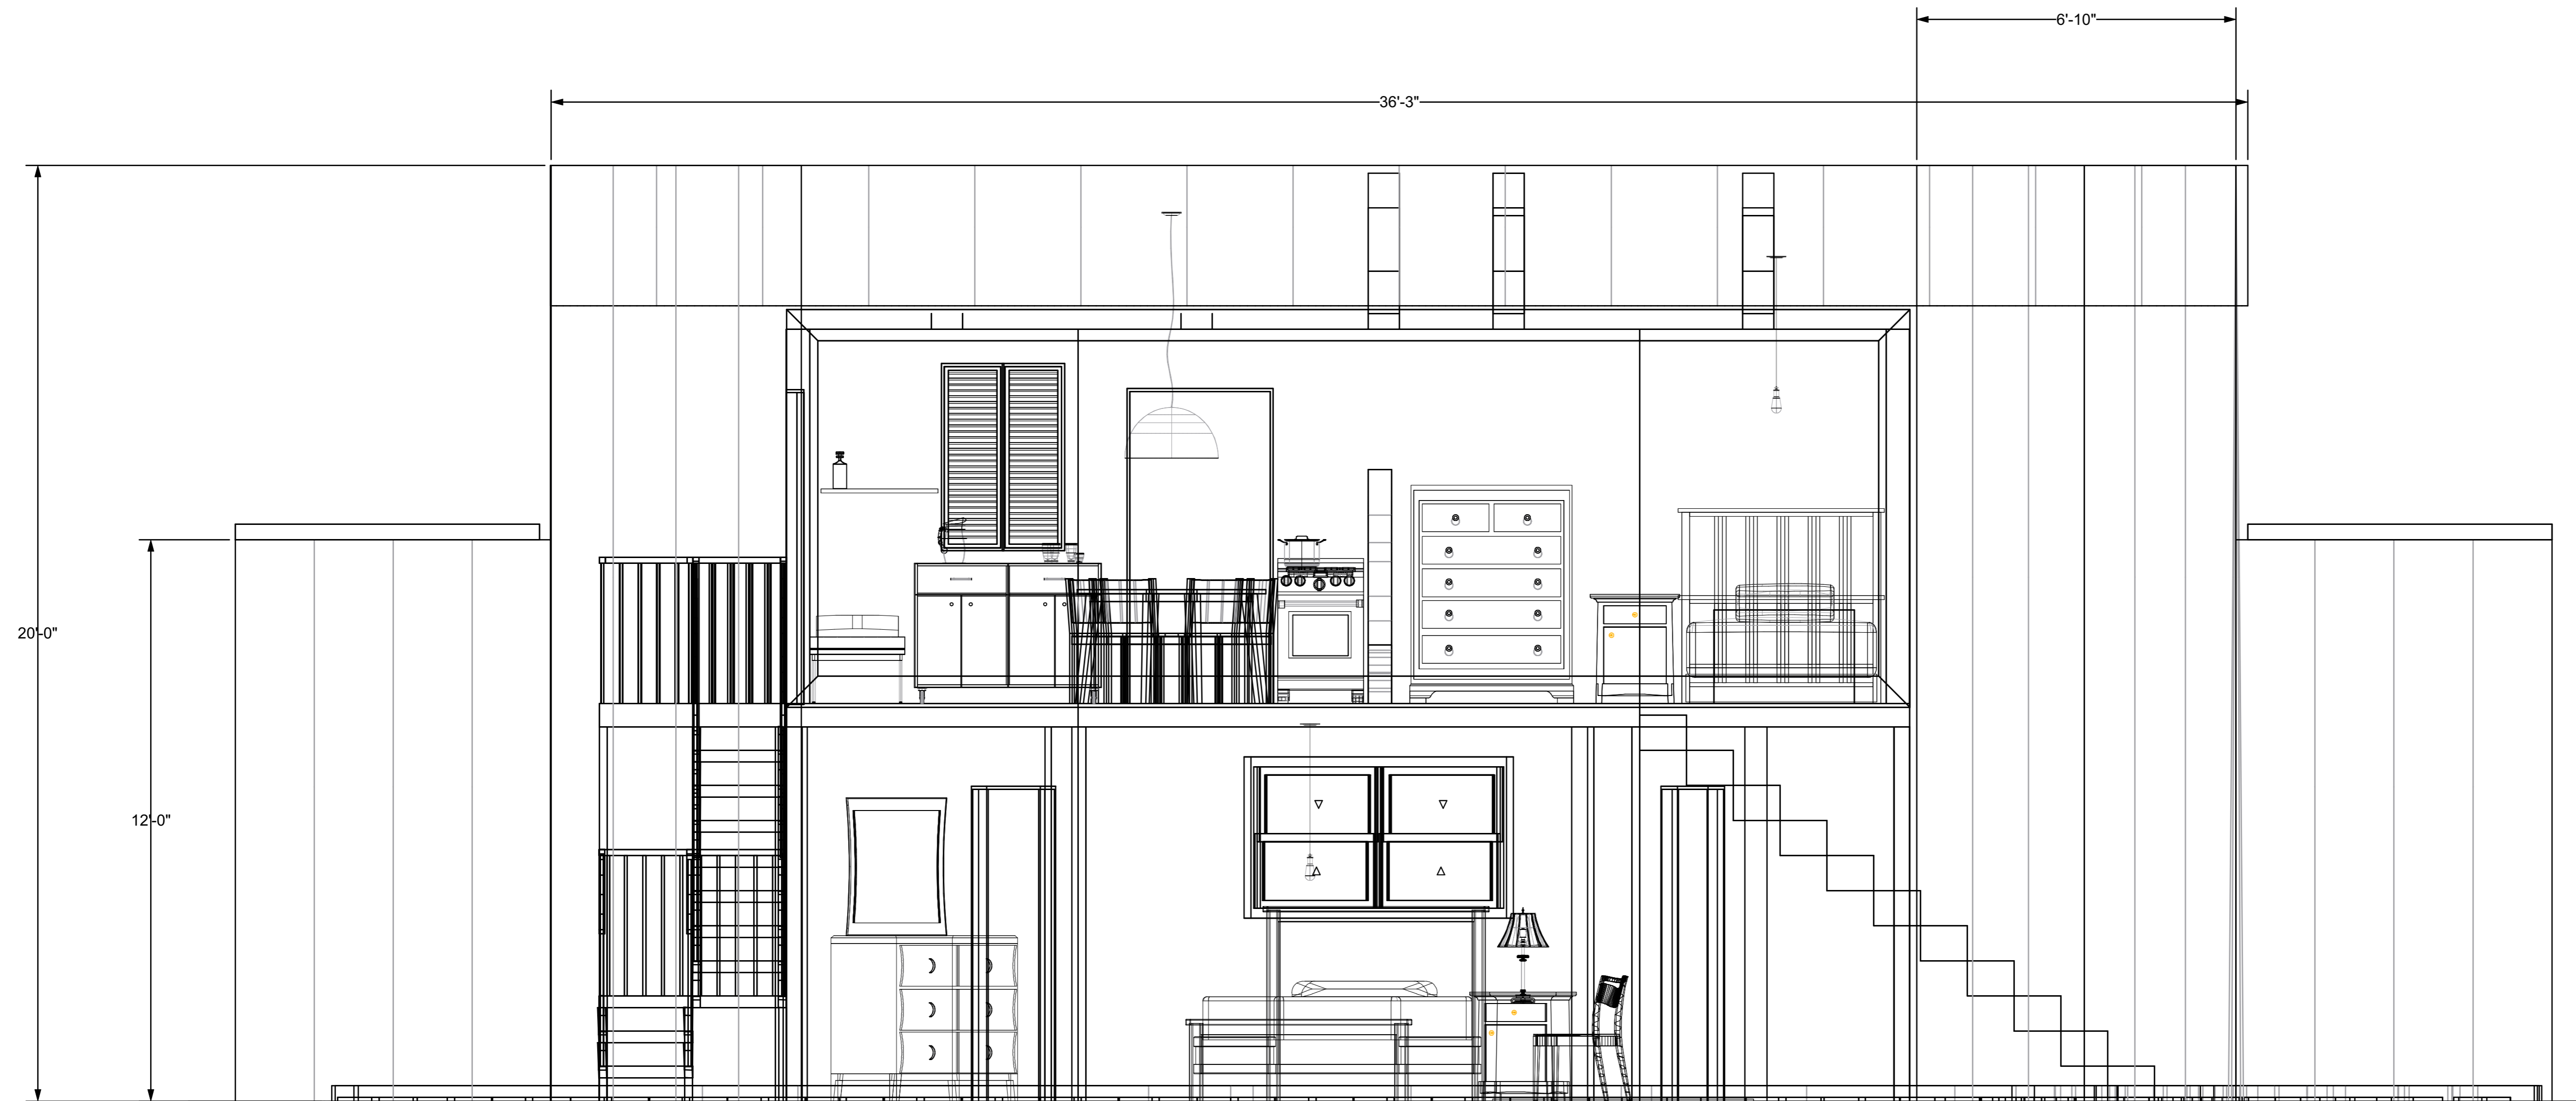

Front Elevation

1 Front Elevation
Scale: 1/2" = 1'-0"

An Evening with Tennessee Williams

Front Elevation	Date : 01/15/2019
Brevard College, Morrison Playhouse	Scale : 1/2" = 1'
Director : Catherine Barricklow	Sht-8 OF 10
Designer : Teila Vochatzer	
Revisions : Rv. 2.0 01/15/2019	
NOT TO SCALE