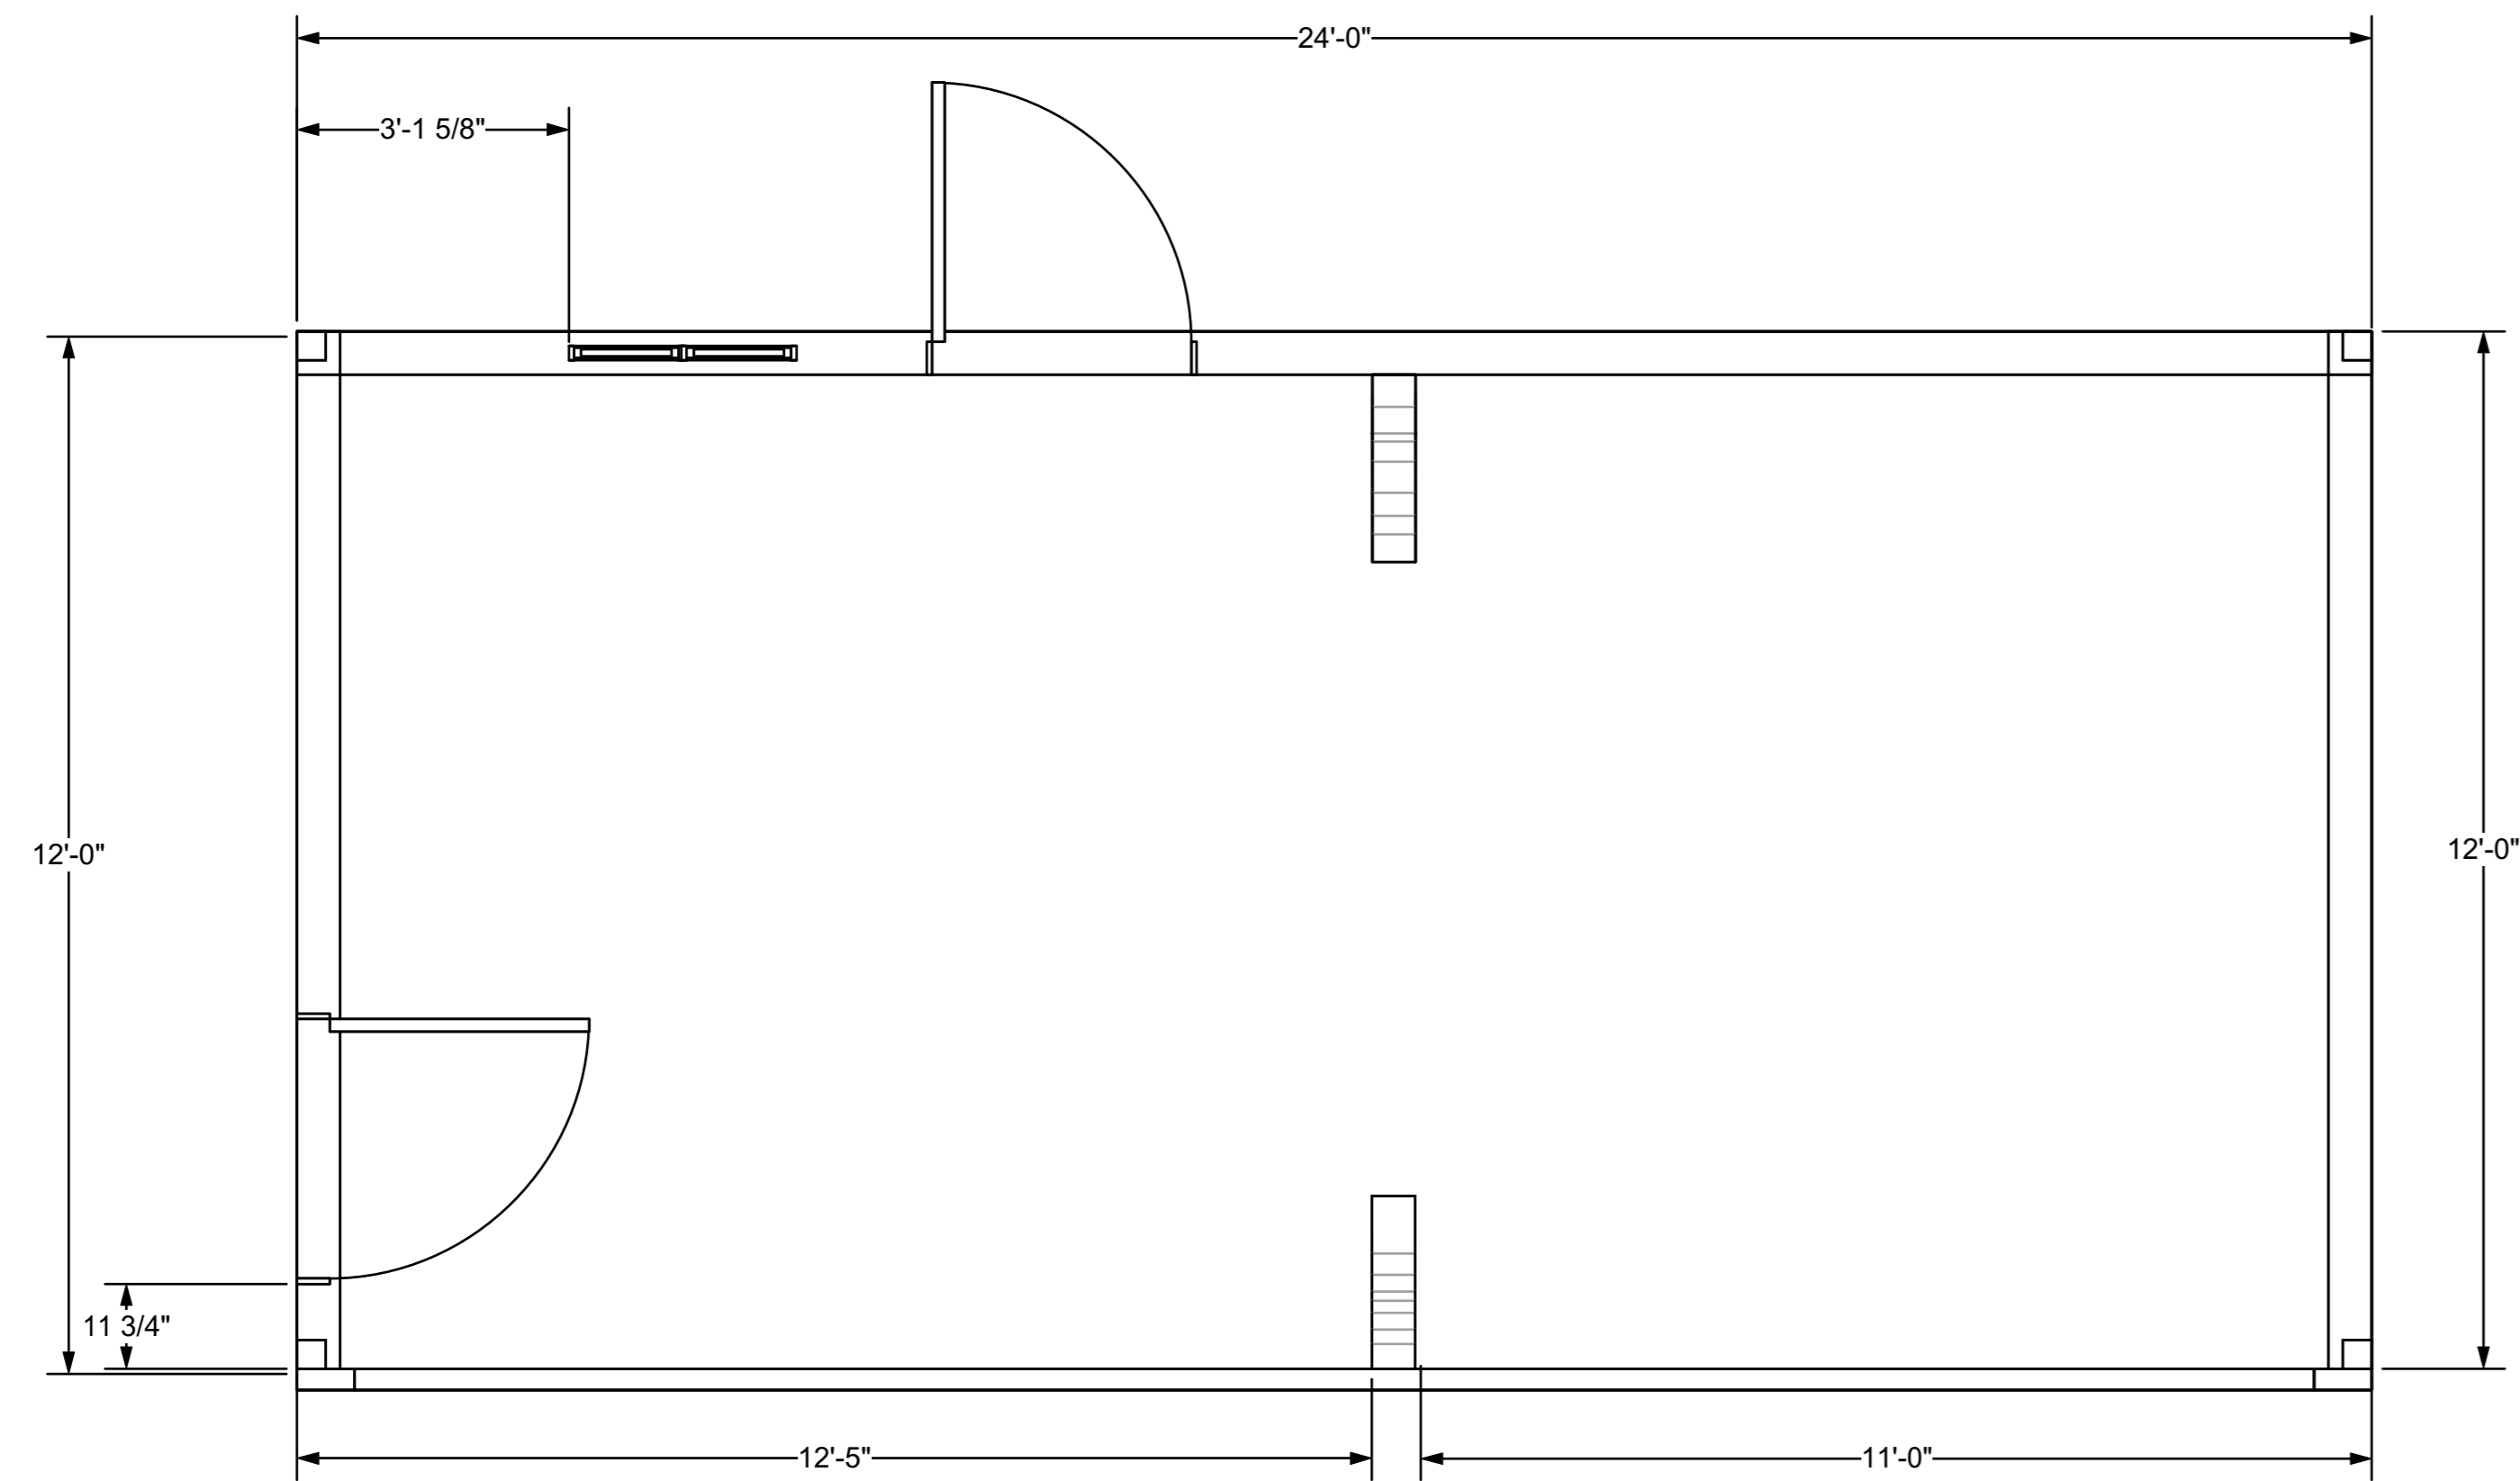

First Floor: *The Lady of Larkspur Lotion*

1 Plan View of First Floor
Scale: 1/2" = 1'-0"

3 Right Iso. of First Floor
Scale: 1/2" = 1'-0"

2 Front View of First Floor
Scale: 1/2" = 1'-0"

4 Left Iso. of First Floor
Scale: 1/2" = 1'-0"

Second Floor: *A Streetcar Named Desire*

2 Plan View of Second Floor
Scale: 1/2" = 1'-0"

1 Front View of Second Floor
Scale: 1/2" = 1'-0"

3 Right Iso. View of Second Floor
Scale: 1/2" = 1'-0"

An Evening with Tennessee Williams	
Second Floor	Date : 01/08/2019
Brevard College, Morrison Playhouse	Scale : 1/2" = 1'
Director : Catherine Barricklow	Sht-2 OF 10
Designer : Teila Vochatzer	
Revisions : Rv. 3.0 01/18/2019	
NOT TO SCALE	

Balconey: A Streetcar Named Desire

1 Plan View
Scale: 3/4" = 1'-0"

2 Details on Railing
Scale: 3/4" = 1'-0"

6 Front View
Scale: 1" = 1'-0"

4 Left Iso. View Balcony
Scale: 3/4" = 1'-0"

3 Right Iso. View Balcony
Scale: 3/4" = 1'-0"

3 Left Iso. View
Scale: 1/2" = 1'-0"

10 Right View of Escape Stairs
Scale: 1/2" = 1'-0"

5 Plan View of Lower Stairs
Scale: 1/2" = 1'-0"

7 Right View of Lower Stairs
Scale: 1/2" = 1'-0"

9 Right View of Second Stairs
Scale: 1/2" = 1'-0"