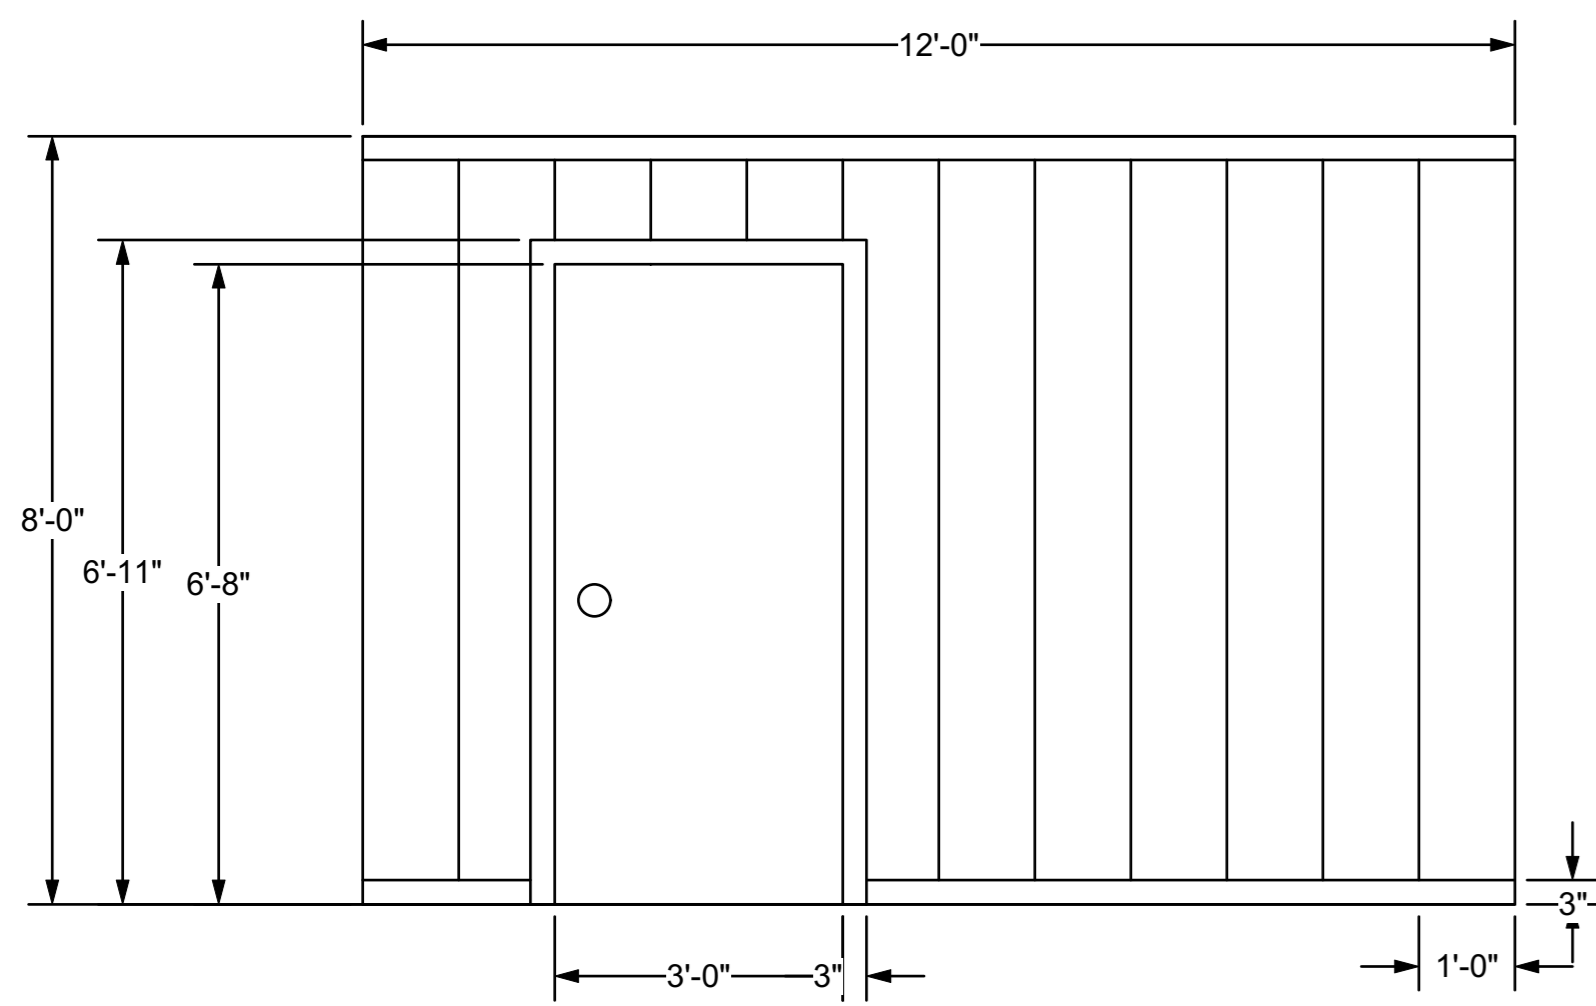

Second Floor Wall Detail: A Streetcar Named Desire

6 Plan View Back Wall
Scale: 1/2" = 1'-0"

1 Back Wall Interior
Scale: 1/2" = 1'-0"

4 Plan View SR Wall
Scale: 1/2" = 1'-0"

5 Plan View SL Wall
Scale: 1/2" = 1'-0"