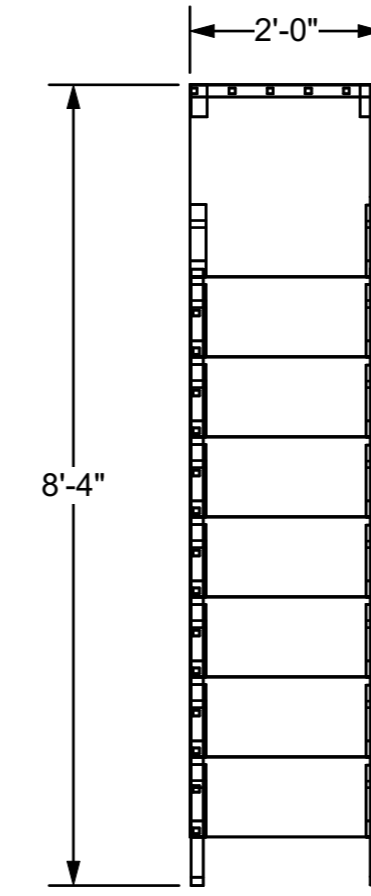

4 Plan View of Upper Stairs
Scale: 1/2" = 1'-0"