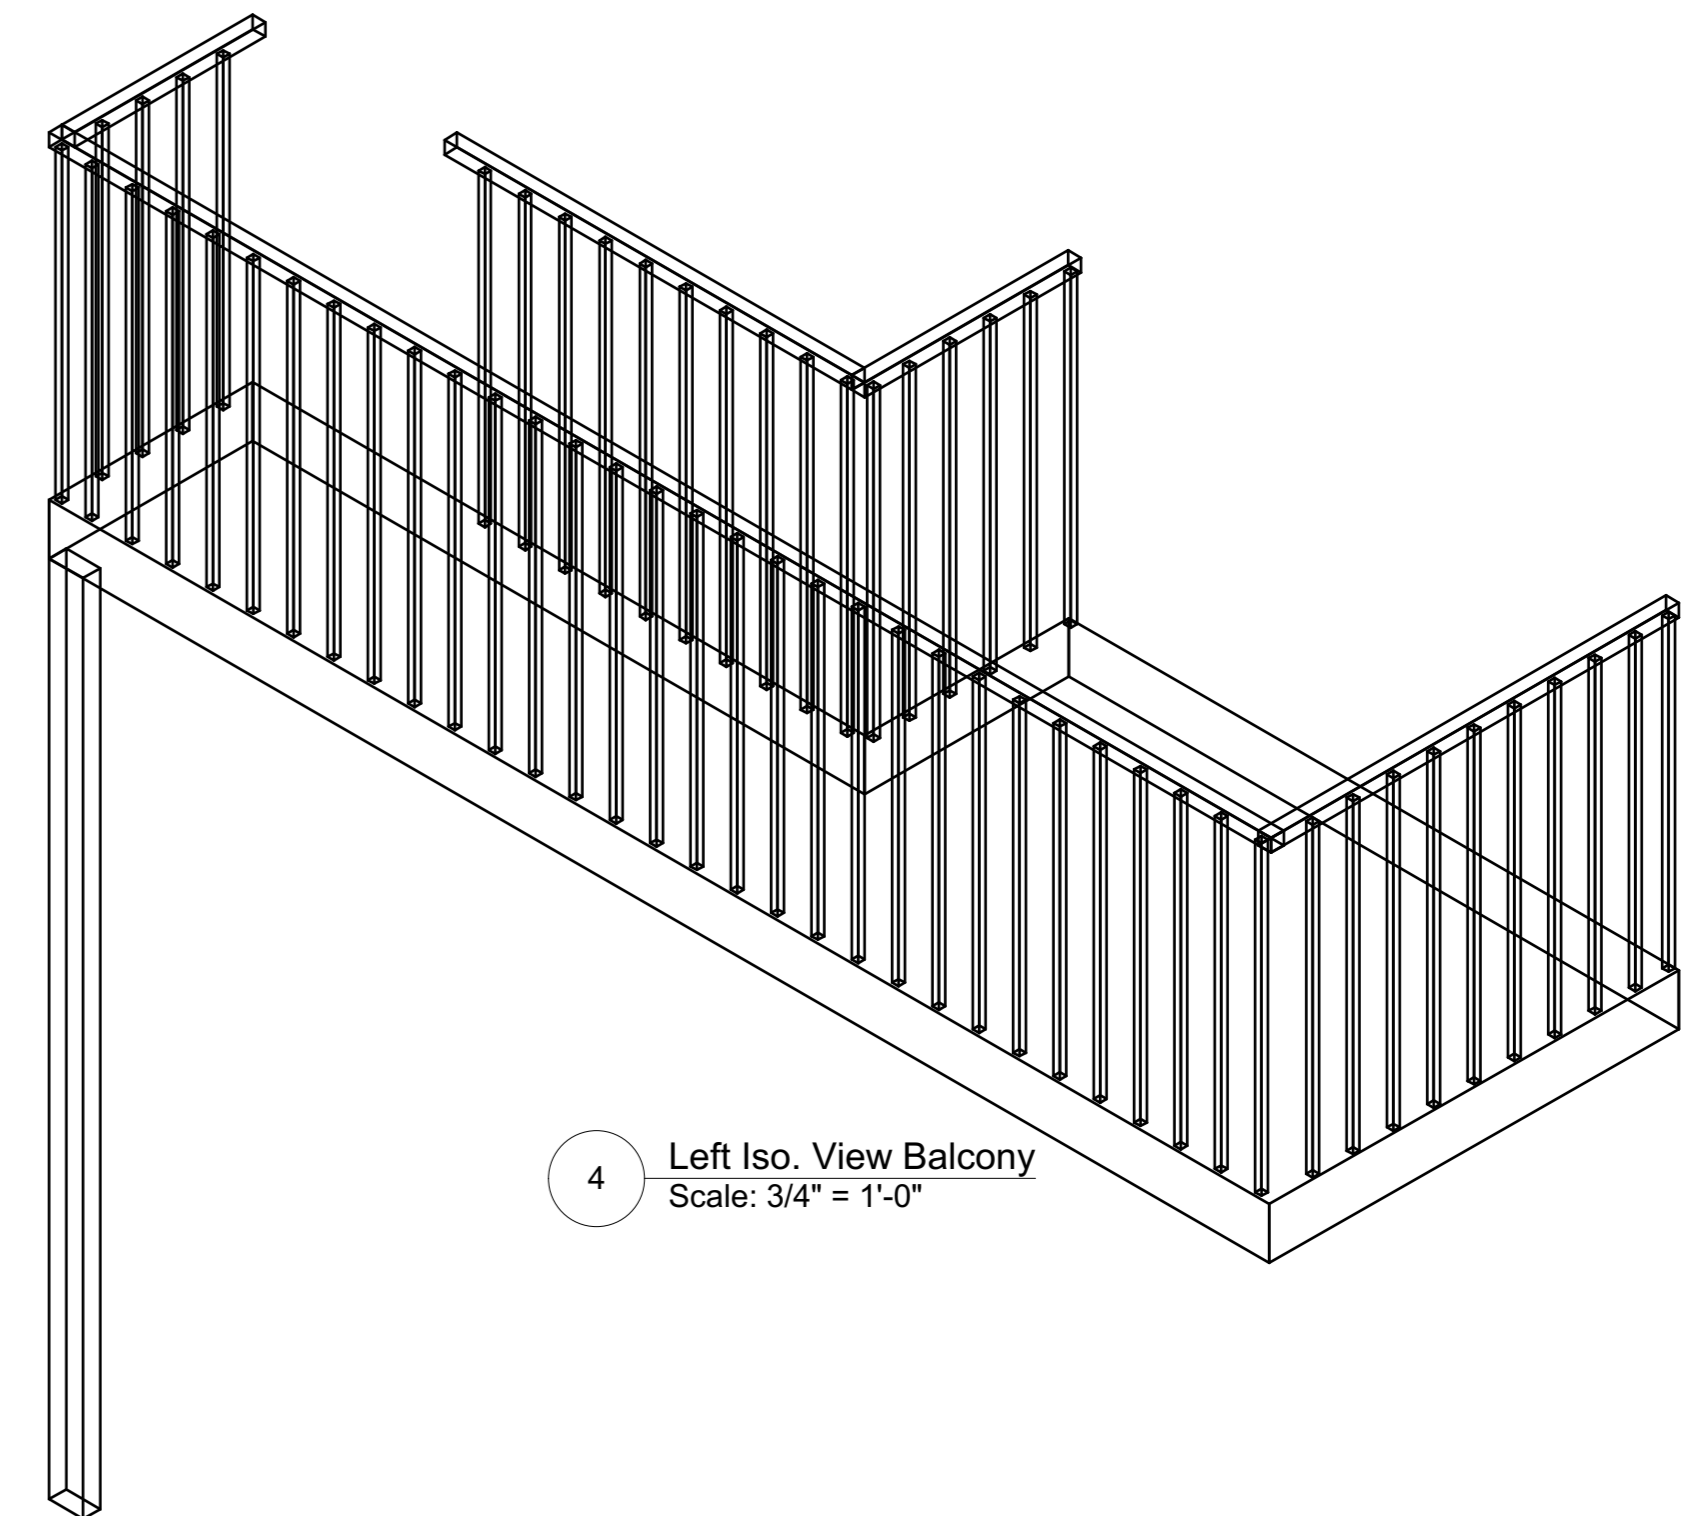

First Floor: *The Lady of Larkspur Lotion*

1 Plan View of First Floor
Scale: 1/2" = 1'-0"

3 Right Iso. of First Floor
Scale: 1/2" = 1'-0"

2 Front View of First Floor
Scale: 1/2" = 1'-0"

4 Left Iso. of First Floor
Scale: 1/2" = 1'-0"

Balconey: A Streetcar Named Desire

1 Plan View
Scale: 3/4" = 1'-0"

2 Details on Railing
Scale: 3/4" = 1'-0"

6 Front View
Scale: 1" = 1'-0"

4 Left Iso. View Balcony
Scale: 3/4" = 1'-0"

3 Right Iso. View Balcony
Scale: 3/4" = 1'-0"

- Notes**
- Balcony Attaches to the Second Floor of the house.
 - Escape stairs attach to Balcony.
 - Balcony is 8'6" at floor height.

An Evening with Tennessee Williams	
Balcony	Date : 01/09/2019
Brevard College, Morrison Playhouse	Scale See Callouts
Director : Catherine Barricklow	Sht-4 OF 10
Designer : Teila Vochatzer	
Revisions : Rv. 2.0 01/11/2019	
NOT TO SCALE	