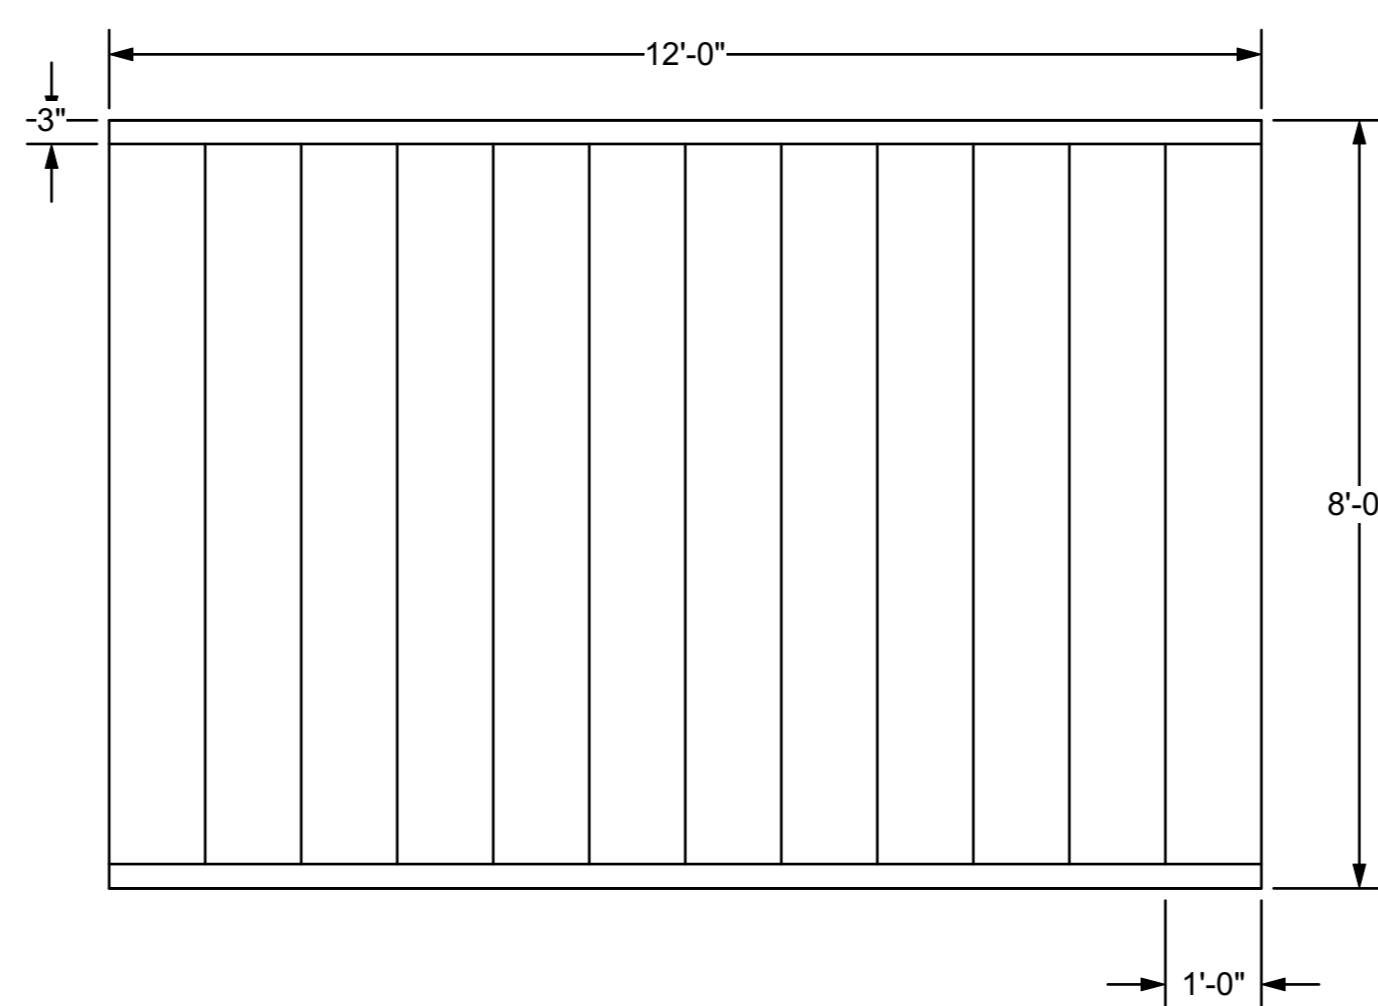

3 SL Wall Interior
Scale: 1/2" = 1'-0"