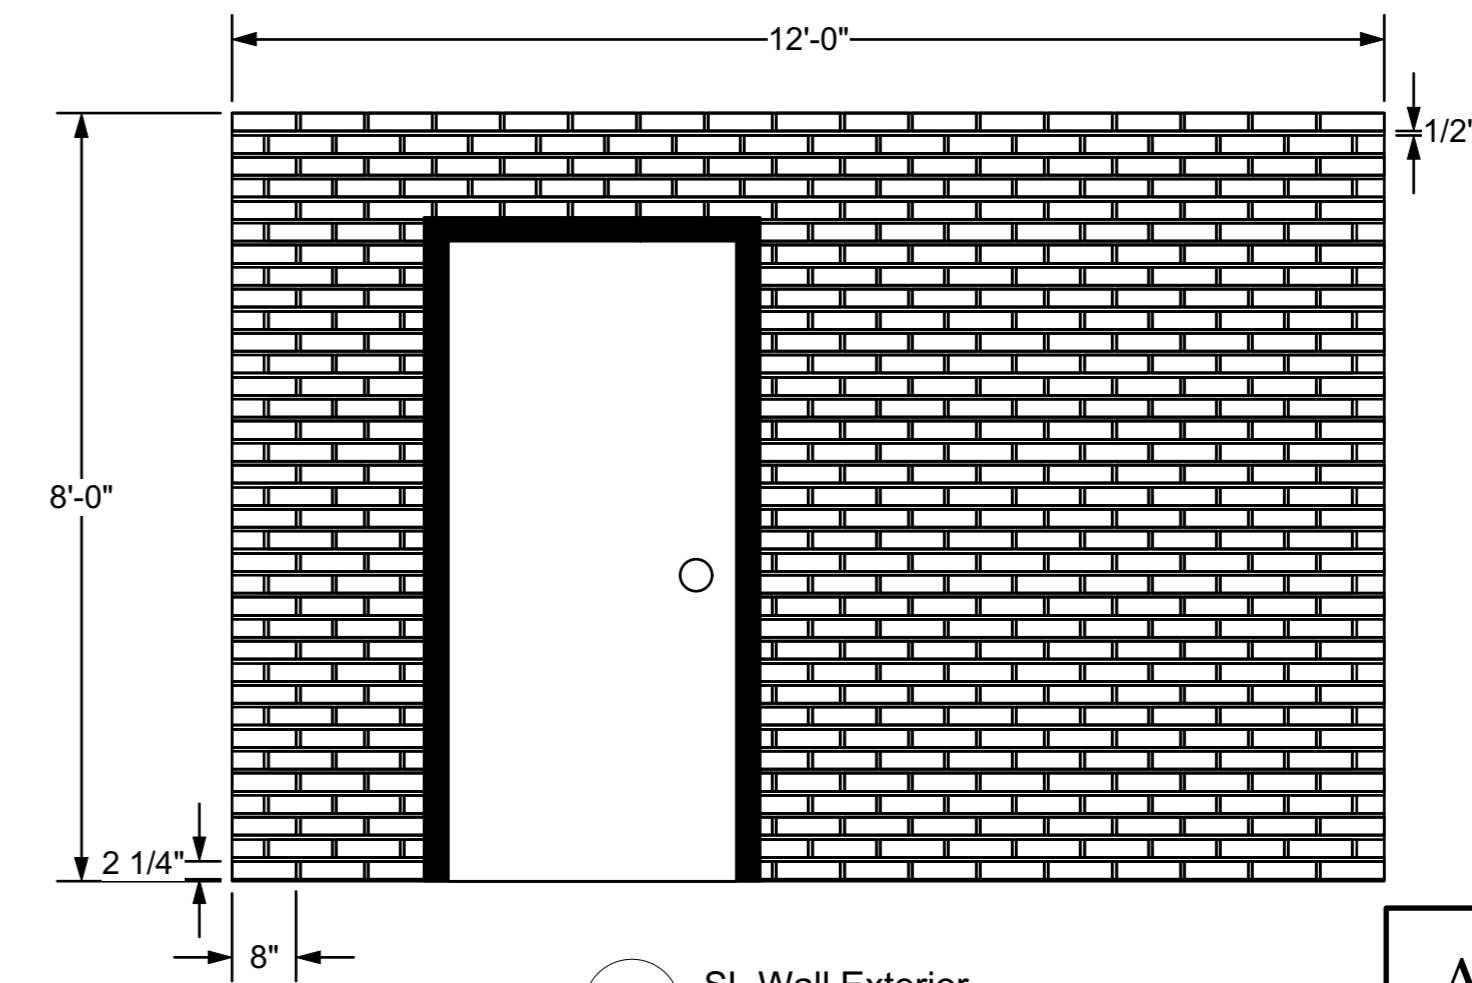

First Floor Wall Detail: *The Lady of Larkspur Lotion*

4 Plan View of SR Wall
Scale: 1/2" = 1'-0"

5 Plan View of Center Wall
Scale: 1/2" = 1'-0"

6 Plan View of SL Wall
Scale: 1/2" = 1'-0"

1 SR Wall Interior
Scale: 1/2" = 1'-0"

2 Center Wall
Scale: 1/2" = 1'-0"

3 SL Wall
Scale: 1/2" = 1'-0"

7 SR Wall Exterior
Scale: 1/2" = 1'-0"

9 Plan View of First Floor Walls
Scale: 1/2" = 1'-0"

8 SL Wall Exterior
Scale: 1/2" = 1'-0"

An Evening with Tennessee Williams	
First Floor Walls	Date : 01/09/2019
Brevard College, Morrison Playhouse	Scale : 1/2" = 1'
Director : Catherine Barricklow	Sht-10
Designer : Teila Vochatzer	
Revisions : Rv. 2.0 01/11/2019	OF
NOT TO SCALE	10