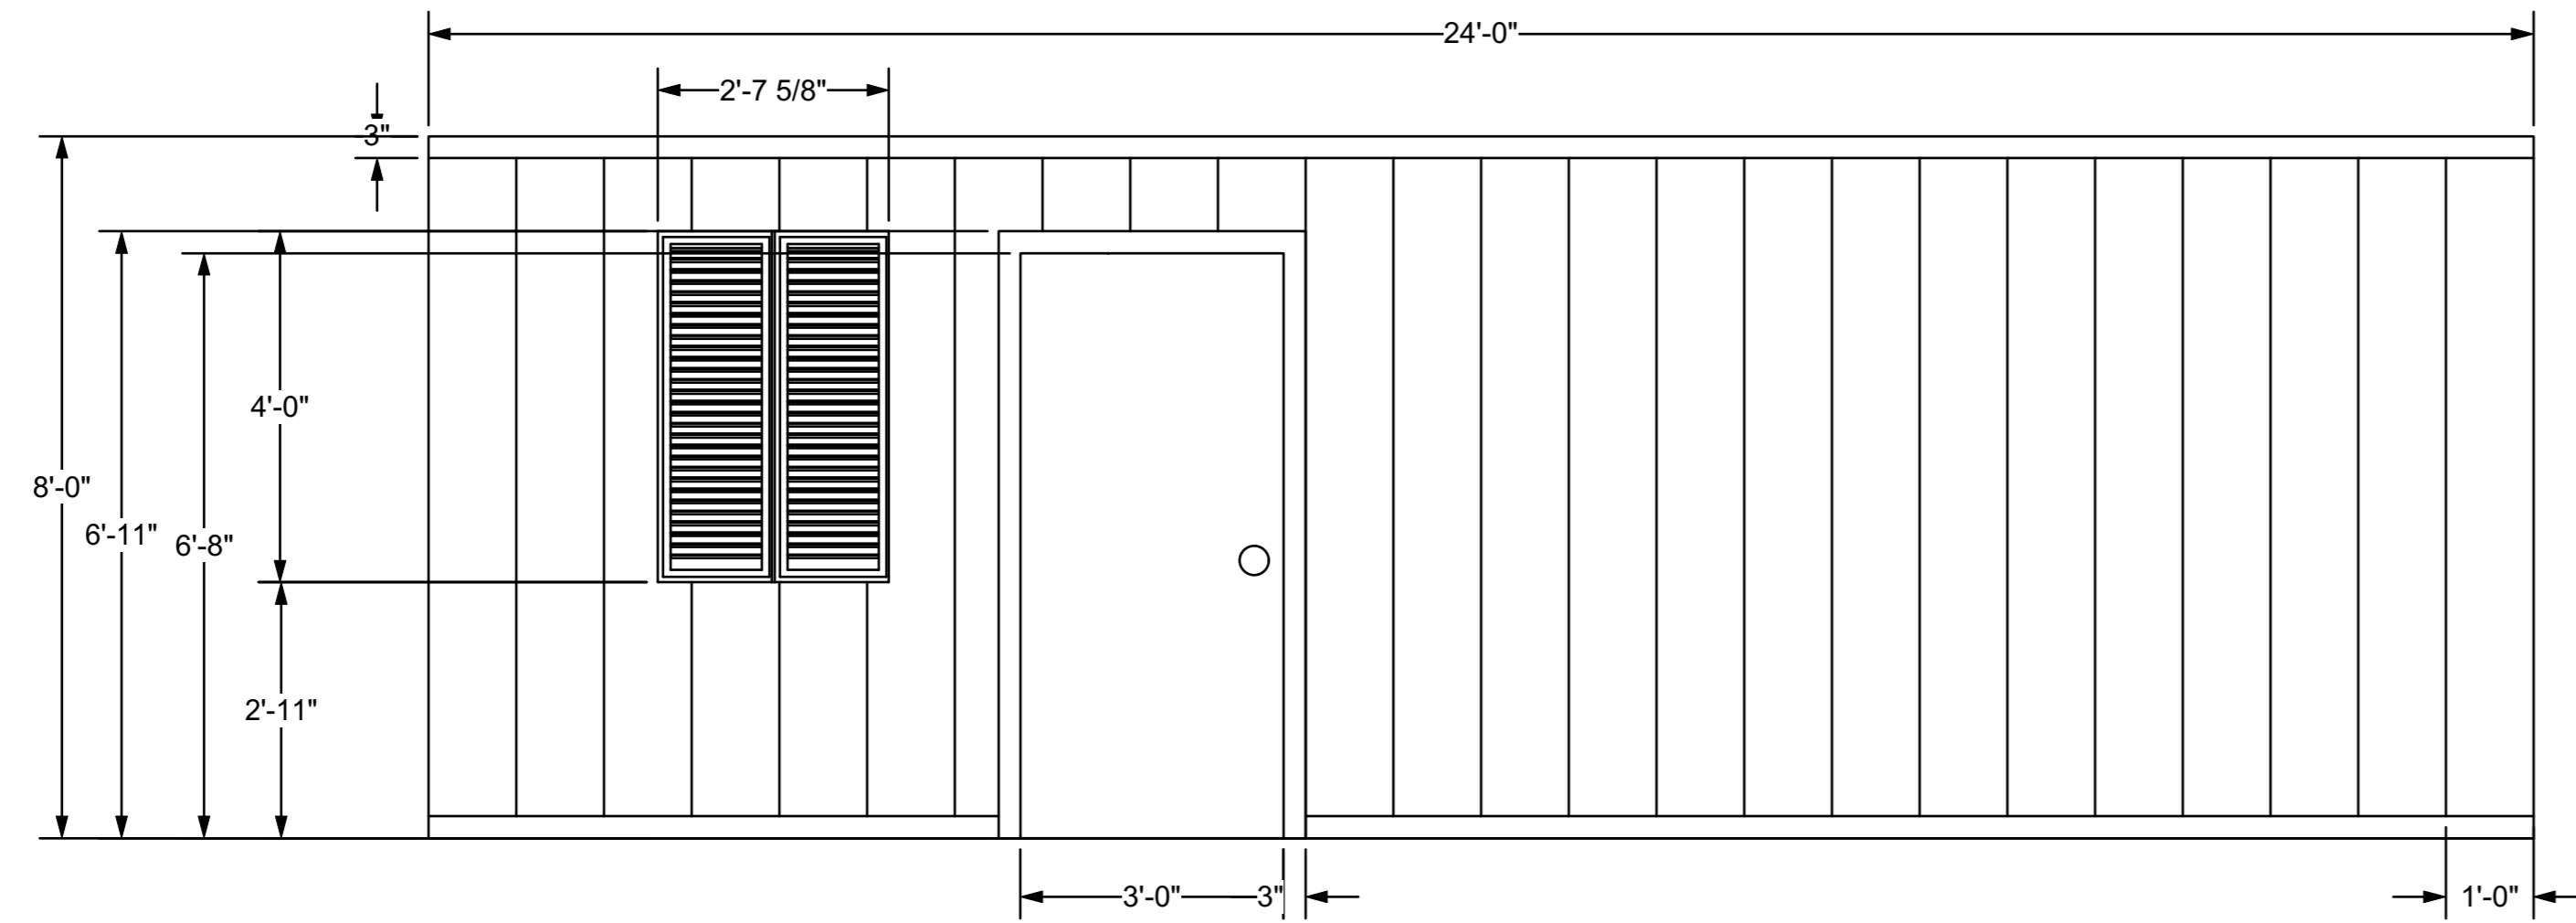

Second Floor Wall Detail: A Streetcar Named Desire

6 Plan View Back Wall
Scale: 1/2" = 1'-0"

1 Back Wall Interior
Scale: 1/2" = 1'-0"

4 Plan View SR Wall
Scale: 1/2" = 1'-0"

5 Plan View SL Wall
Scale: 1/2" = 1'-0"