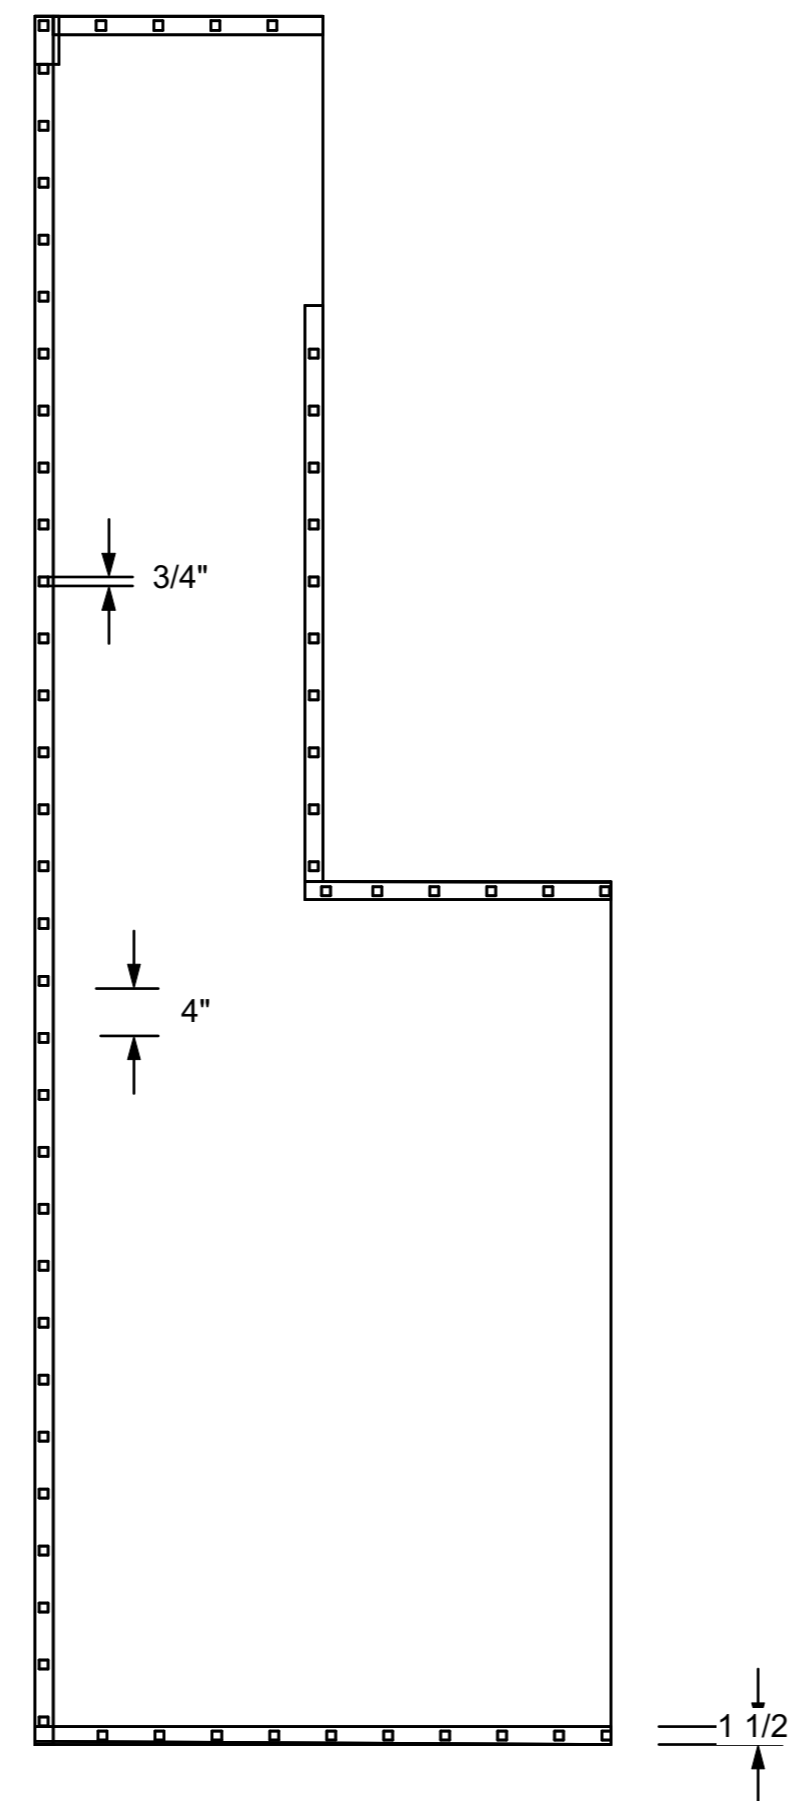

First Floor: *The Lady of Larkspur Lotion*

1 Plan View of First Floor
Scale: 1/2" = 1'-0"

3 Right Iso. of First Floor
Scale: 1/2" = 1'-0"

2 Front View of First Floor
Scale: 1/2" = 1'-0"

4 Left Iso. of First Floor
Scale: 1/2" = 1'-0"

Second Floor: *A Streetcar Named Desire*

2 Plan View of Second Floor
Scale: 1/2" = 1'-0"

1 Front View of Second Floor
Scale: 1/2" = 1'-0"

3 Right Iso. View of Second Floor
Scale: 1/2" = 1'-0"

An Evening with Tennessee Williams	
Second Floor	Date : 01/08/2019
Brevard College, Morrison Playhouse	Scale : 1/2" = 1'
Director : Catherine Barricklow	Sht-2 OF 10
Designer : Teila Vochatzer	
Revisions : Rv. 3.0 01/18/2019	
NOT TO SCALE	

Railroad:
This Property is Condemned

2 Plan View of Railroad Shift
Scale: 1/2" = 1'-0"

1 Plan View of Railroad
Scale: 1/2" = 1'-0"

An Evening with Tennessee Williams	
Railroad	Date : 01/11/2019
Brevard College, Morrison Playhouse	Scale : 1/2" = 1'
Director : Catherine Barricklow	Sht-3 OF 10
Designer : Teila Vochatzer	
Revisions : 01/11/2019	
NOT TO SCALE	

Balconey: A Streetcar Named Desire

1 Plan View
Scale: 3/4" = 1'-0"

2 Details on Railing
Scale: 3/4" = 1'-0"

6 Front View
Scale: 1" = 1'-0"

4 Left Iso. View Balcony
Scale: 3/4" = 1'-0"

3 Right Iso. View Balcony
Scale: 3/4" = 1'-0"