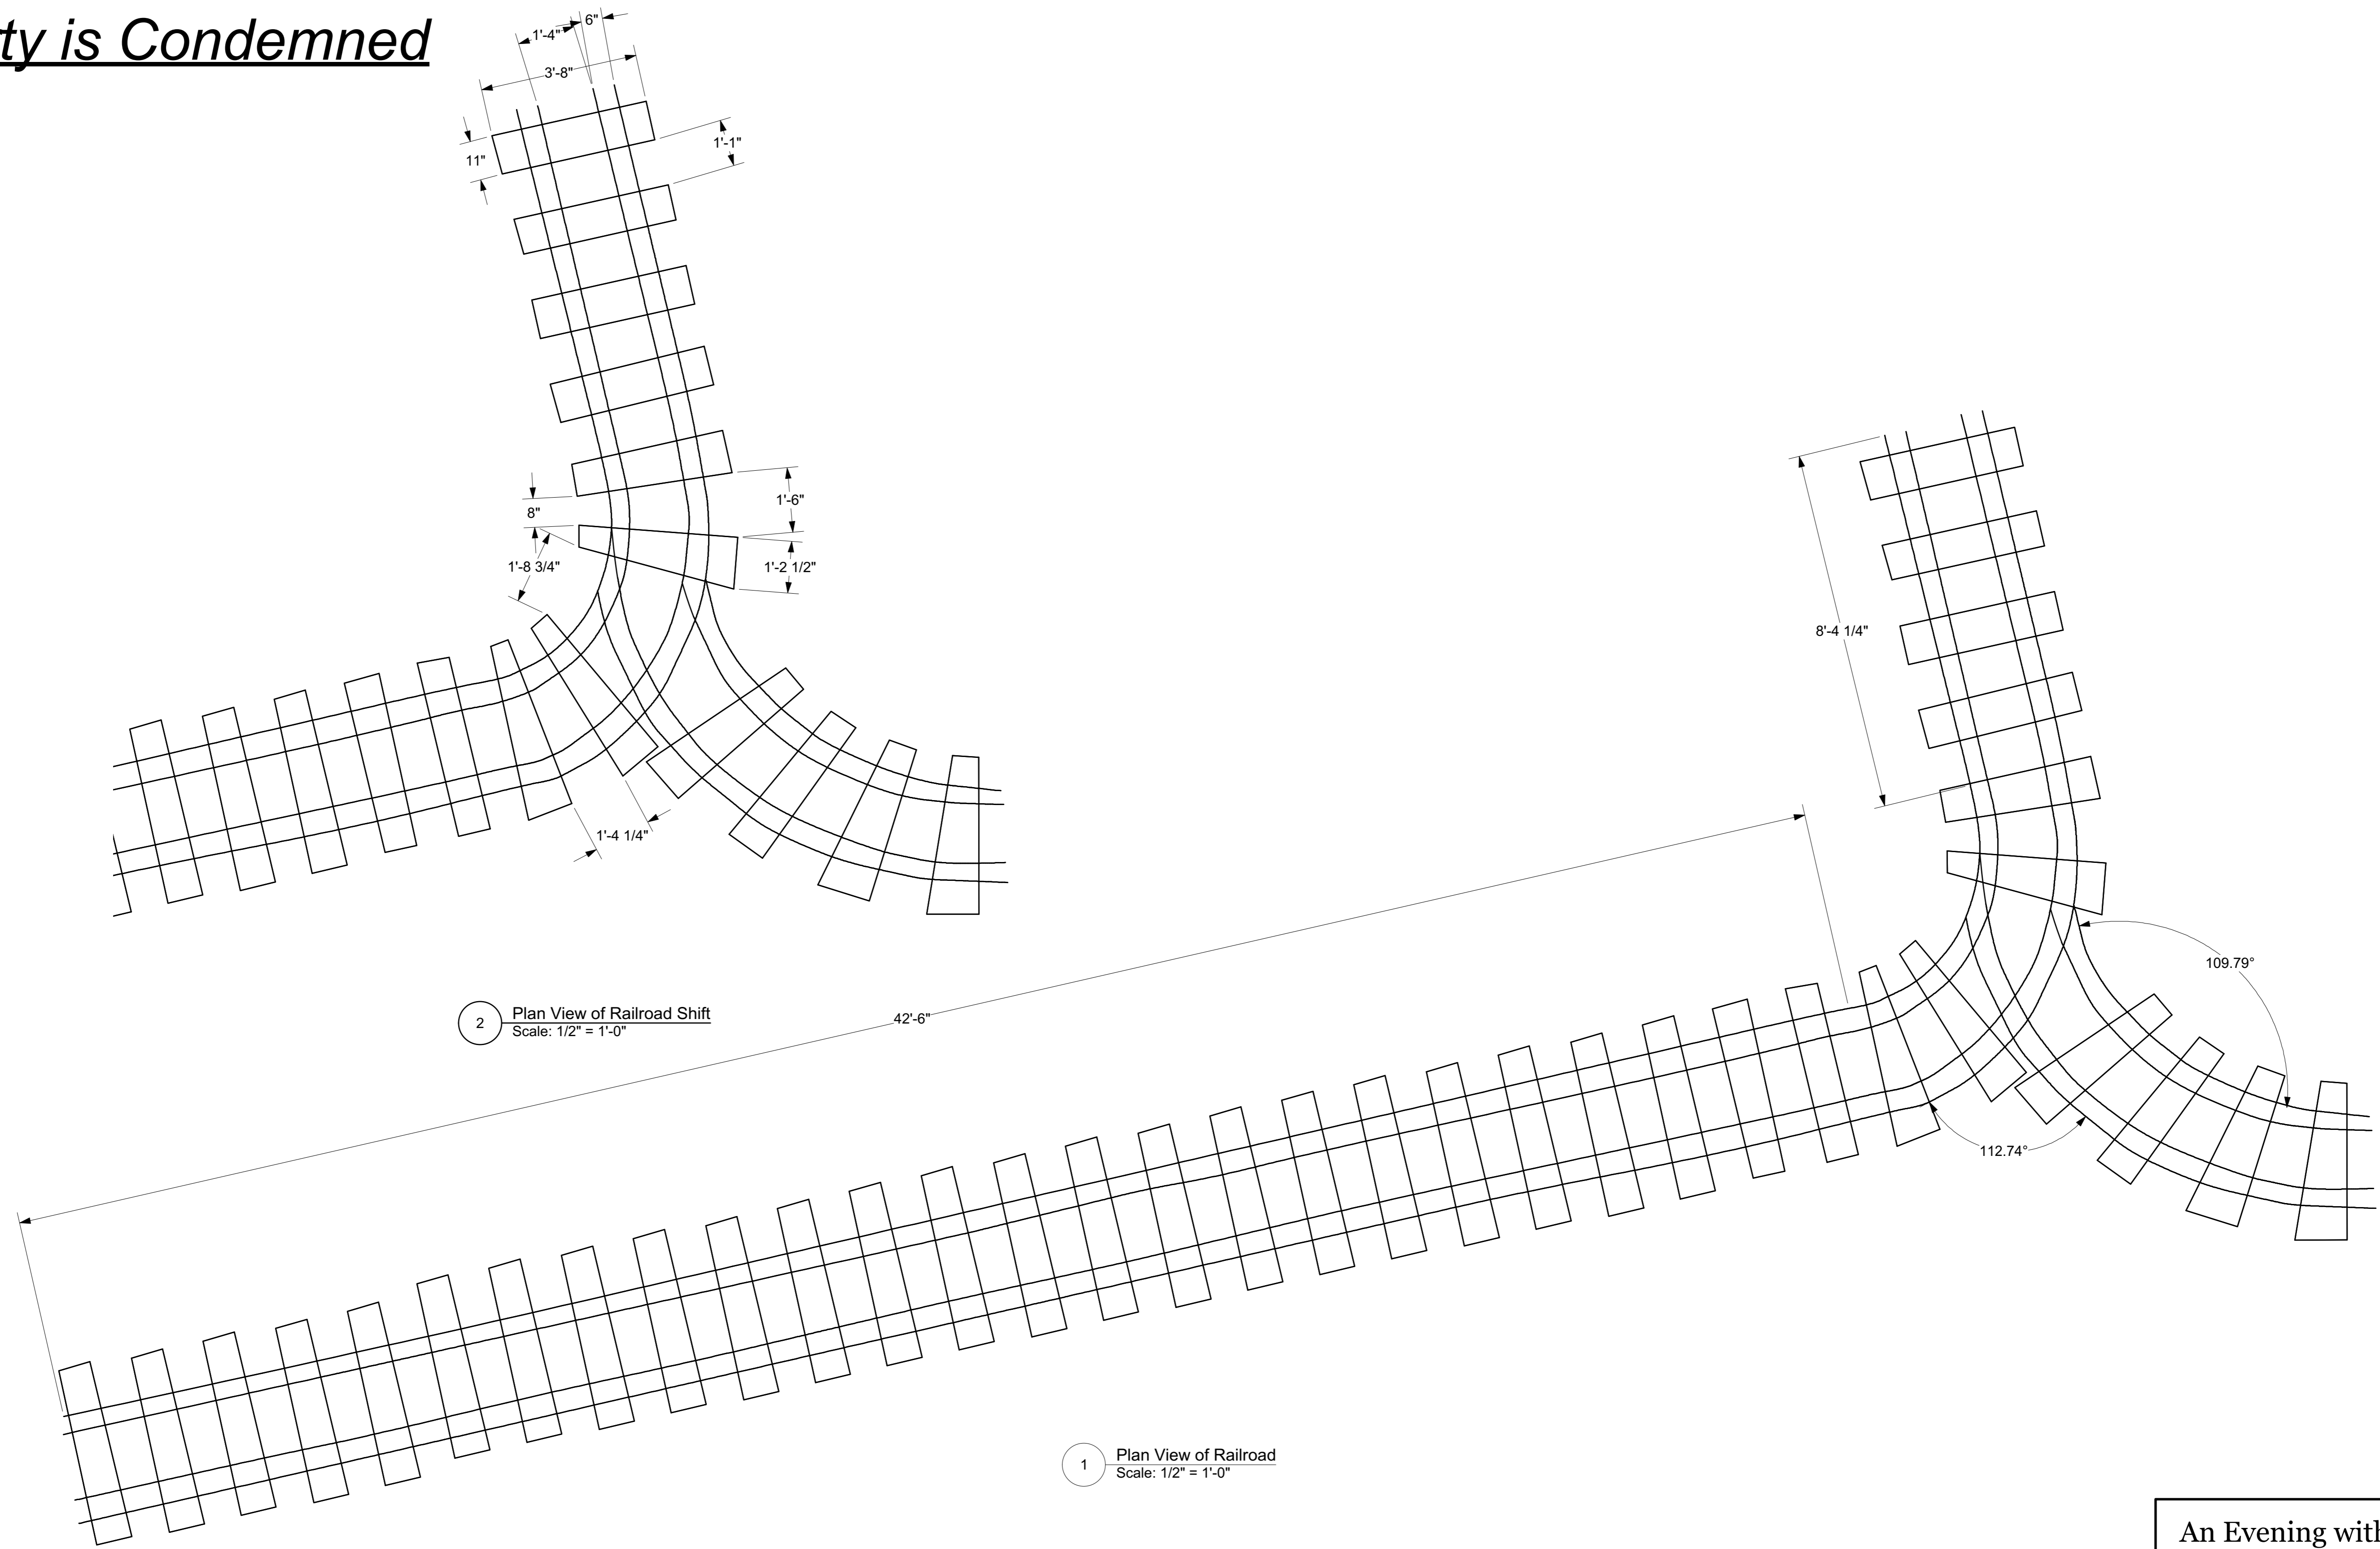

First Floor: *The Lady of Larkspur Lotion*

1 Plan View of First Floor
Scale: 1/2" = 1'-0"

3 Right Iso. of First Floor
Scale: 1/2" = 1'-0"

2 Front View of First Floor
Scale: 1/2" = 1'-0"

4 Left Iso. of First Floor
Scale: 1/2" = 1'-0"

Second Floor: *A Streetcar Named Desire*

2 Plan View of Second Floor
Scale: 1/2" = 1'-0"

1 Front View of Second Floor
Scale: 1/2" = 1'-0"

3 Right Iso. View of Second Floor
Scale: 1/2" = 1'-0"

An Evening with Tennessee Williams	
Second Floor	Date : 01/08/2019
Brevard College, Morrison Playhouse	Scale : 1/2" = 1'
Director : Catherine Barricklow	Sht-2 OF 10
Designer : Teila Vochatzer	
Revisions : Rv. 3.0 01/18/2019	
NOT TO SCALE	

Railroad:
This Property is Condemned

2 Plan View of Railroad Shift
Scale: 1/2" = 1'-0"

1 Plan View of Railroad
Scale: 1/2" = 1'-0"

An Evening with Tennessee Williams	
Railroad	Date : 01/11/2019
Brevard College, Morrison Playhouse	Scale : 1/2" = 1'
Director : Catherine Barricklow	Sht-3 OF 10
Designer : Teila Vochatzer	
Revisions : 01/11/2019	
NOT TO SCALE	

Balconey: A Streetcar Named Desire

1 Plan View
Scale: 3/4" = 1'-0"

2 Details on Railing
Scale: 3/4" = 1'-0"

6 Front View
Scale: 1" = 1'-0"

4 Left Iso. View Balcony
Scale: 3/4" = 1'-0"

3 Right Iso. View Balcony
Scale: 3/4" = 1'-0"