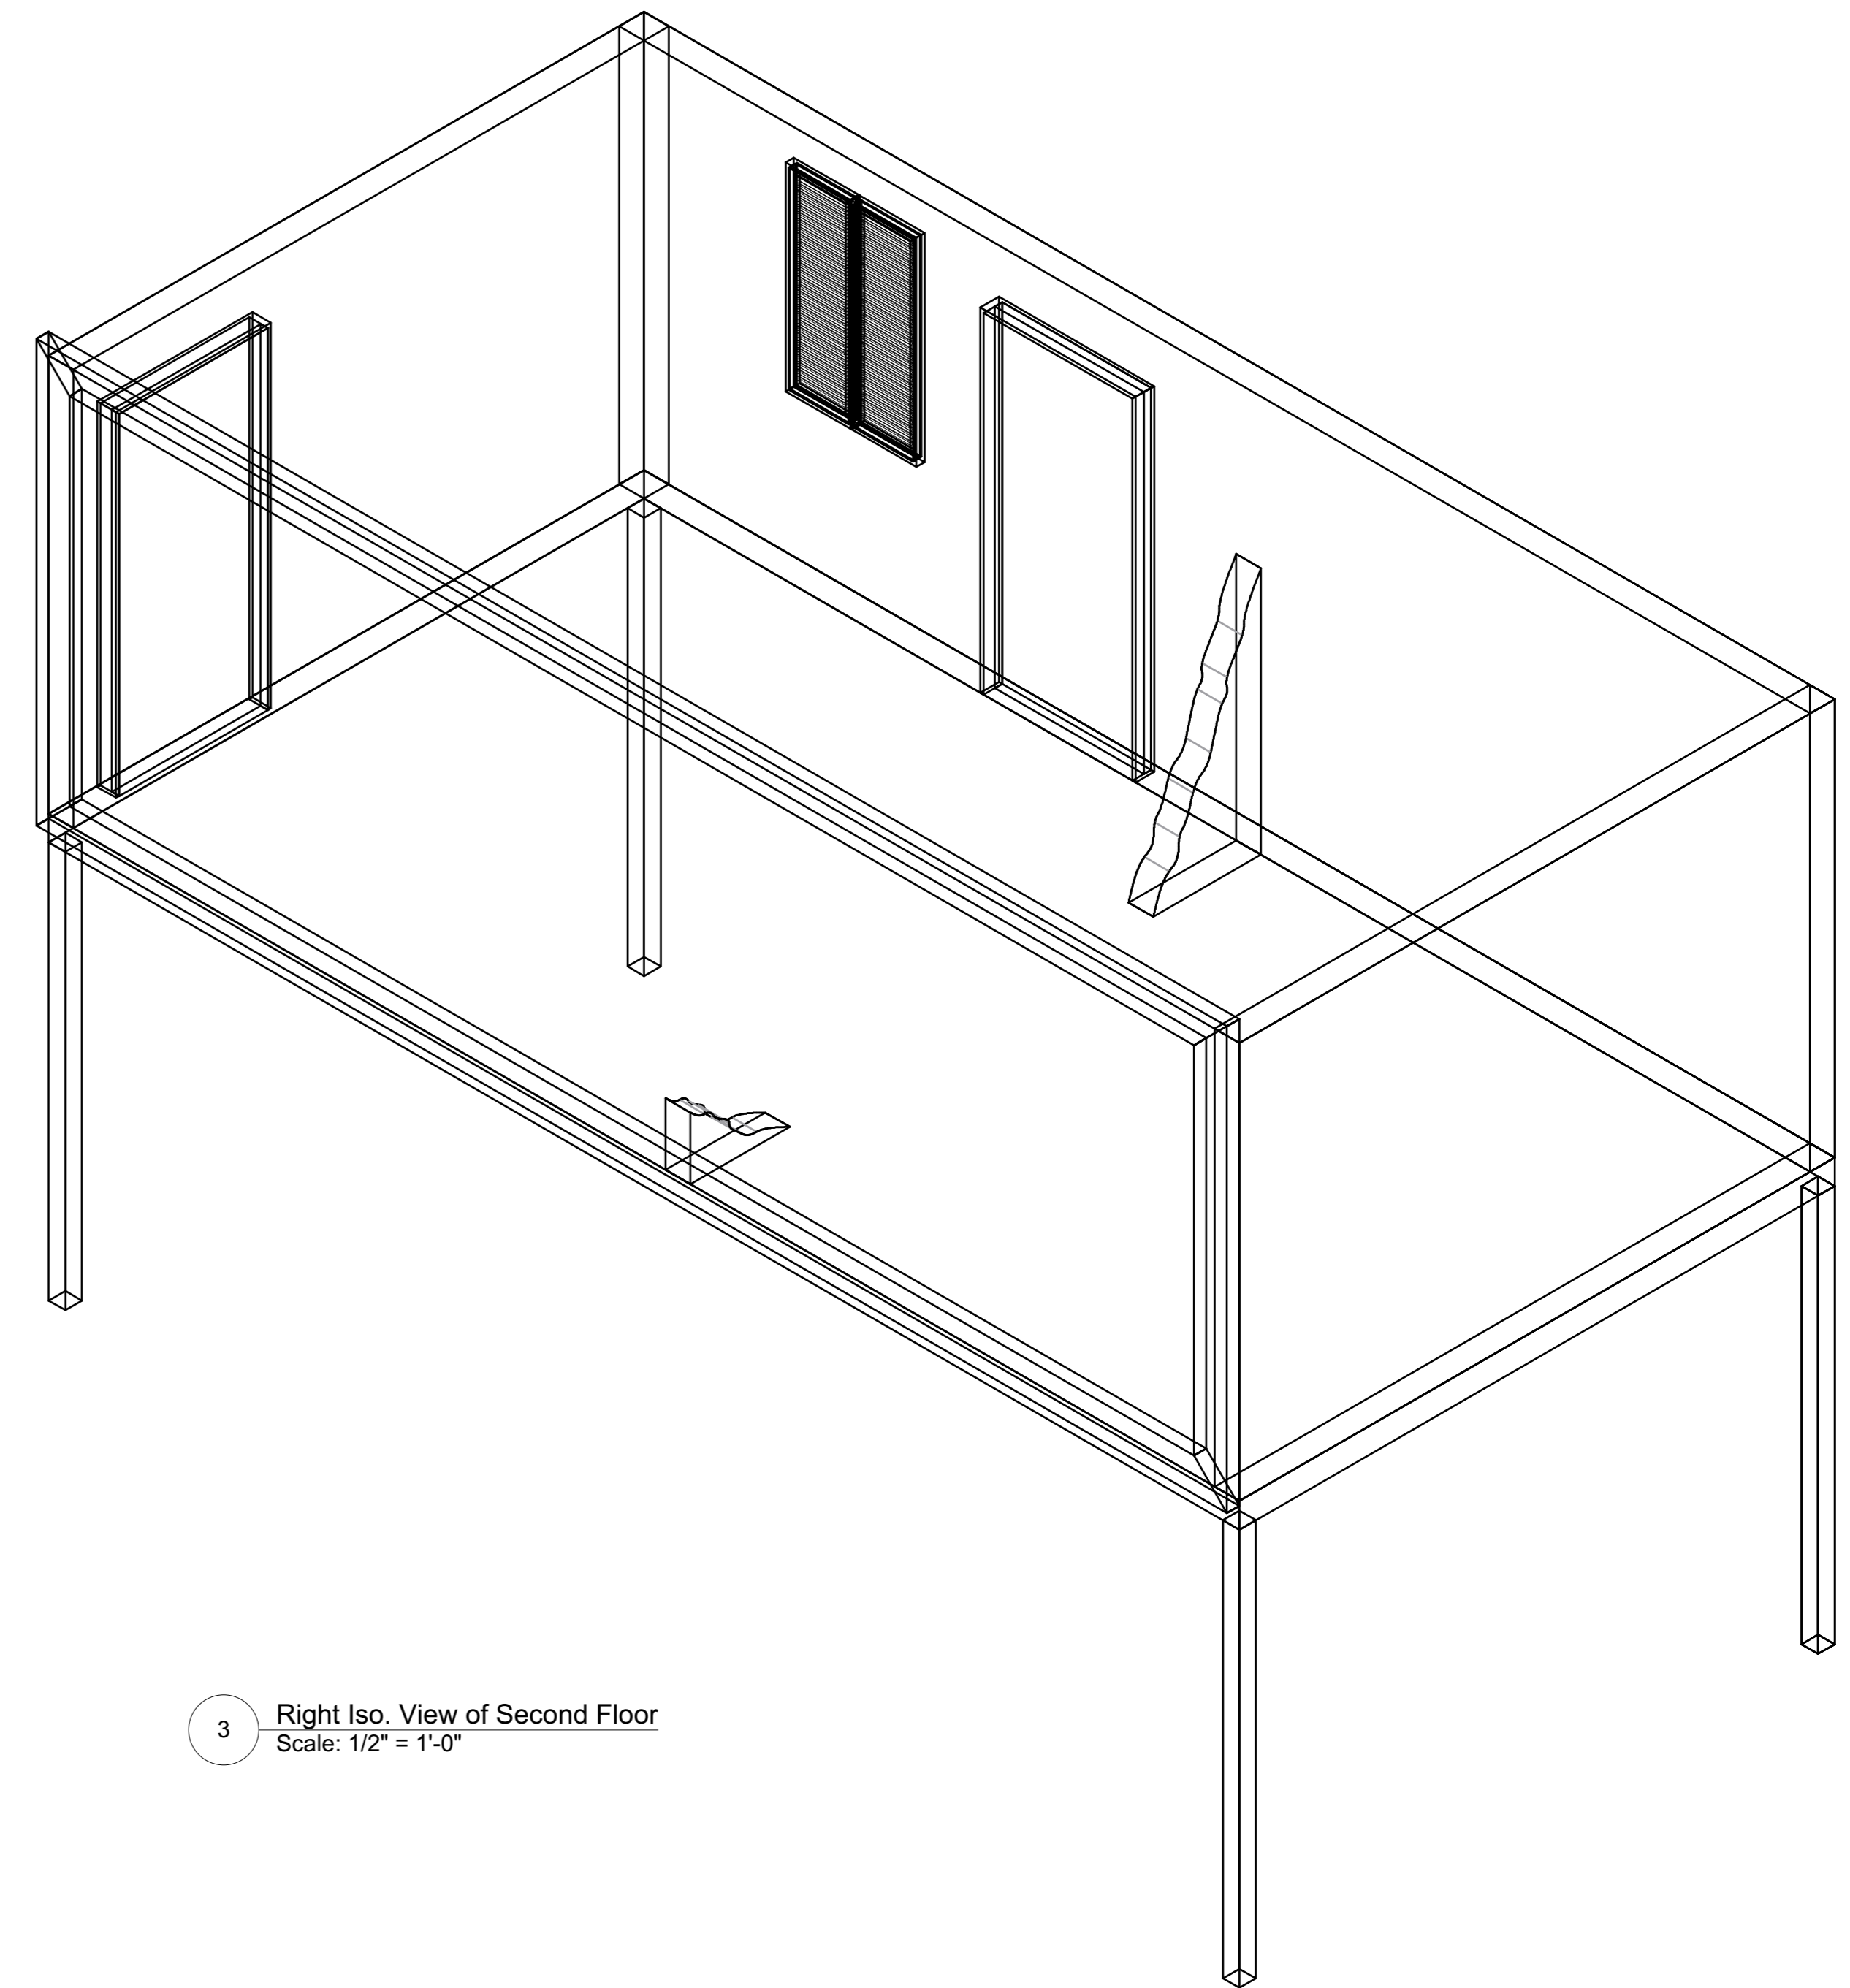

First Floor: *The Lady of Larkspur Lotion*

1 Plan View of First Floor
Scale: 1/2" = 1'-0"

3 Right Iso. of First Floor
Scale: 1/2" = 1'-0"

2 Front View of First Floor
Scale: 1/2" = 1'-0"

4 Left Iso. of First Floor
Scale: 1/2" = 1'-0"

An Evening with Tennessee Williams	
First Floor	Date : 01/09/2019
Brevard College, Morrison Playhouse	Scale : 1/2" = 1'
Director : Catherine Barricklow	Sht-1 OF 10
Designer : Teila Vochatzer	
Revisions : Rv. 3.0 01/18/2019	
NOT TO SCALE	

Second Floor: *A Streetcar Named Desire*

2 Plan View of Second Floor
Scale: 1/2" = 1'-0"

1 Front View of Second Floor
Scale: 1/2" = 1'-0"

3 Right Iso. View of Second Floor
Scale: 1/2" = 1'-0"

An Evening with Tennessee Williams	
Second Floor	Date : 01/08/2019
Brevard College, Morrison Playhouse	Scale : 1/2" = 1'
Director : Catherine Barricklow	Sht-2 OF 10
Designer : Teila Vochatzer	
Revisions : Rv. 3.0 01/18/2019	
NOT TO SCALE	

Railroad:
This Property is Condemned

2 Plan View of Railroad Shift
Scale: 1/2" = 1'-0"

1 Plan View of Railroad
Scale: 1/2" = 1'-0"

An Evening with Tennessee Williams	
Railroad	Date : 01/11/2019
Brevard College, Morrison Playhouse	Scale : 1/2" = 1'
Director : Catherine Barricklow	Sht-3 OF 10
Designer : Teila Vochatzer	
Revisions : 01/11/2019	
NOT TO SCALE	