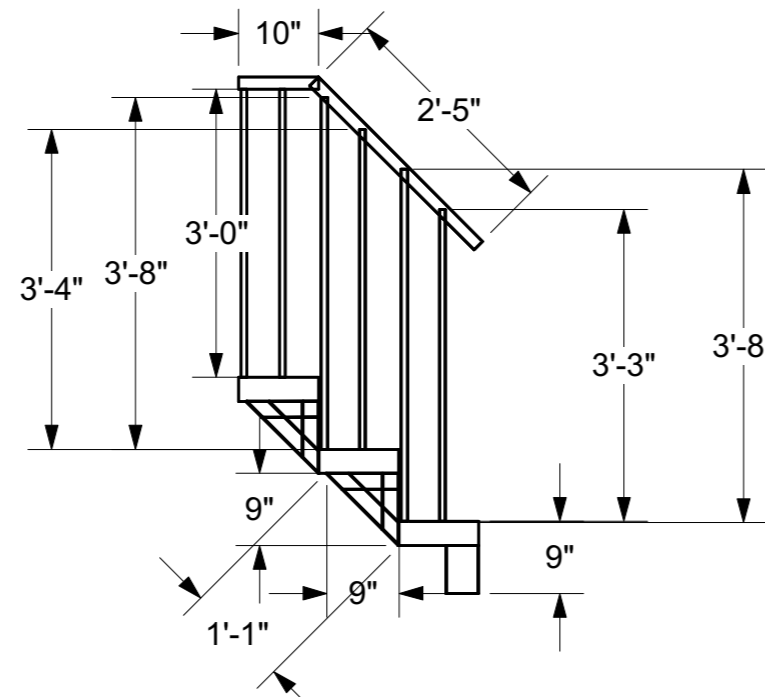

- Notes**
- Balcony Attaches to the Second Floor of the house.
 - Escape stairs attach to Balcony.
 - Balcony is 8'6" at floor height.

An Evening with Tennessee Williams	
Balcony	Date : 01/09/2019
Brevard College, Morrison Playhouse	Scale See Callouts
Director : Catherine Barricklow	Sht-4 OF 10
Designer : Teila Vochatzer	
Revisions : Rv. 2.0 01/11/2019	
NOT TO SCALE	

Fire Escape: A Streetcar Named Desire

2 Plan View
Scale: 1/2" = 1'-0"

6 Plan View of First Landing Platform
Scale: 1/2" = 1'-0"

4 Plan View of Upper Stairs
Scale: 1/2" = 1'-0"

8 Right View of First Landing Platform
Scale: 1/2" = 1'-0"

3 Left Iso. View
Scale: 1/2" = 1'-0"

10 Right View of Escape Stairs
Scale: 1/2" = 1'-0"

5 Plan View of Lower Stairs
Scale: 1/2" = 1'-0"

7 Right View of Lower Stairs
Scale: 1/2" = 1'-0"

9 Right View of Second Stairs
Scale: 1/2" = 1'-0"