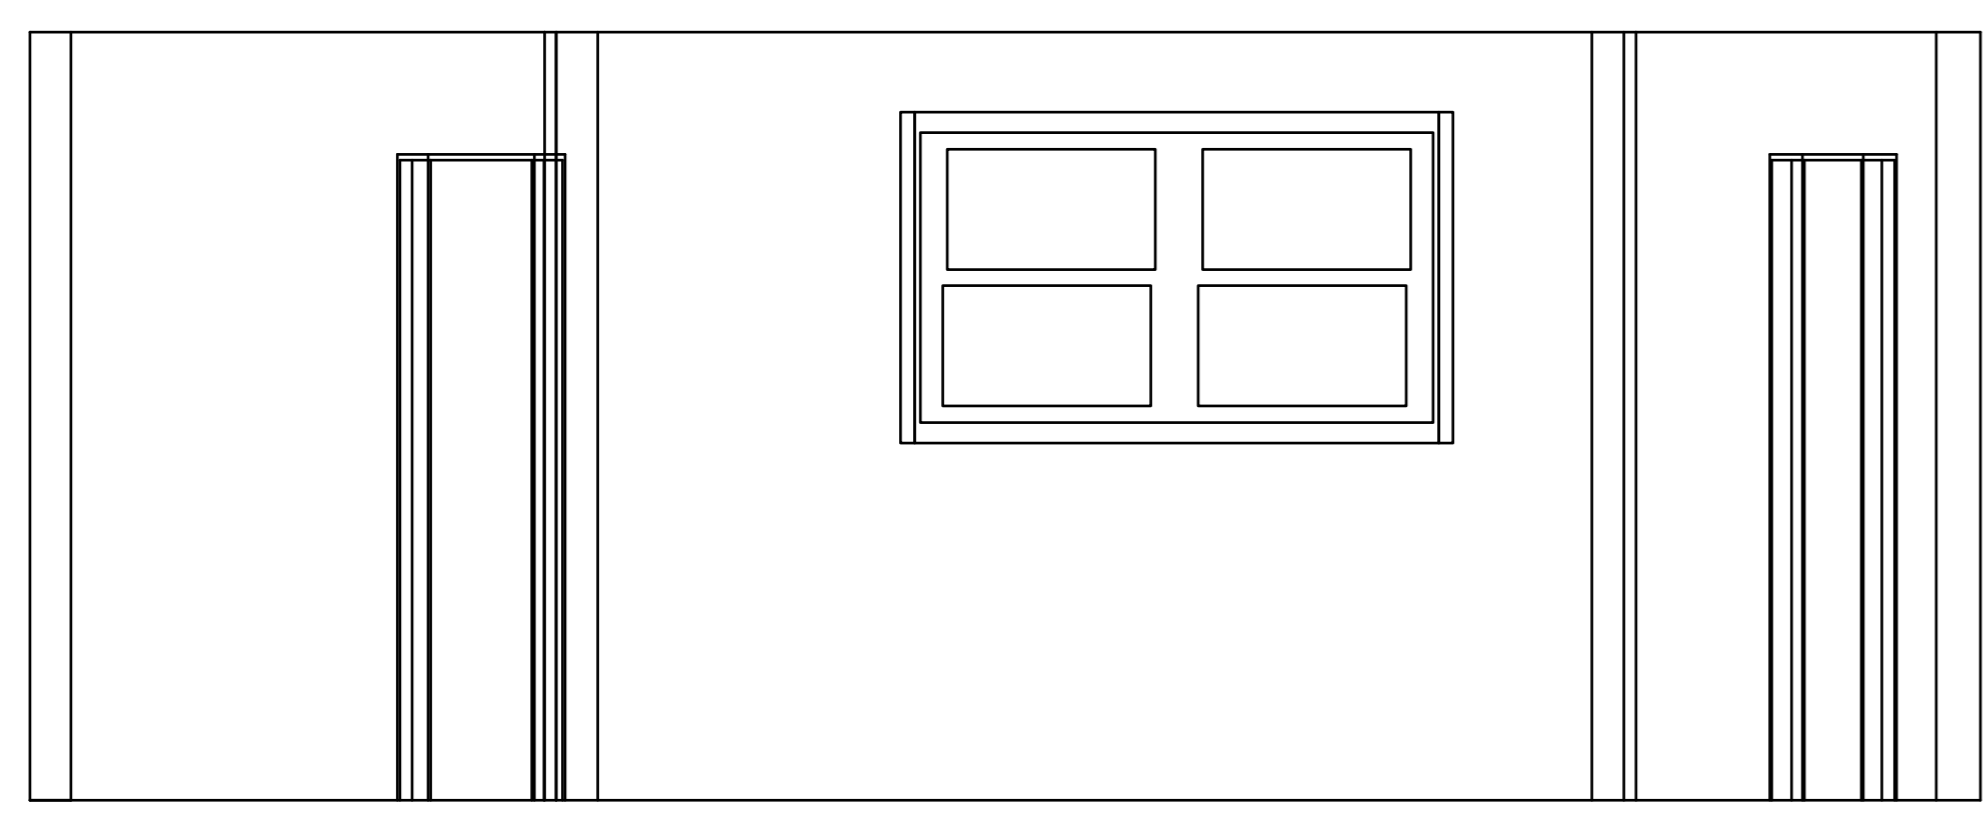

First Floor: *The Lady of Larkspur Lotion*

1 Plan View of First Floor
Scale: 1/2" = 1'-0"

3 Right Iso. of First Floor
Scale: 1/2" = 1'-0"

2 Front View of First Floor
Scale: 1/2" = 1'-0"

4 Left Iso. of First Floor
Scale: 1/2" = 1'-0"

Second Floor: *A Streetcar Named Desire*

2 Plan View of Second Floor
Scale: 1/2" = 1'-0"

1 Front View of Second Floor
Scale: 1/2" = 1'-0"

3 Right Iso. View of Second Floor
Scale: 1/2" = 1'-0"

An Evening with Tennessee Williams	
Second Floor	Date : 01/08/2019
Brevard College, Morrison Playhouse	Scale : 1/2" = 1'
Director : Catherine Barricklow	Sht-2 OF 10
Designer : Teila Vochatzer	
Revisions : Rv. 3.0 01/18/2019	
NOT TO SCALE	