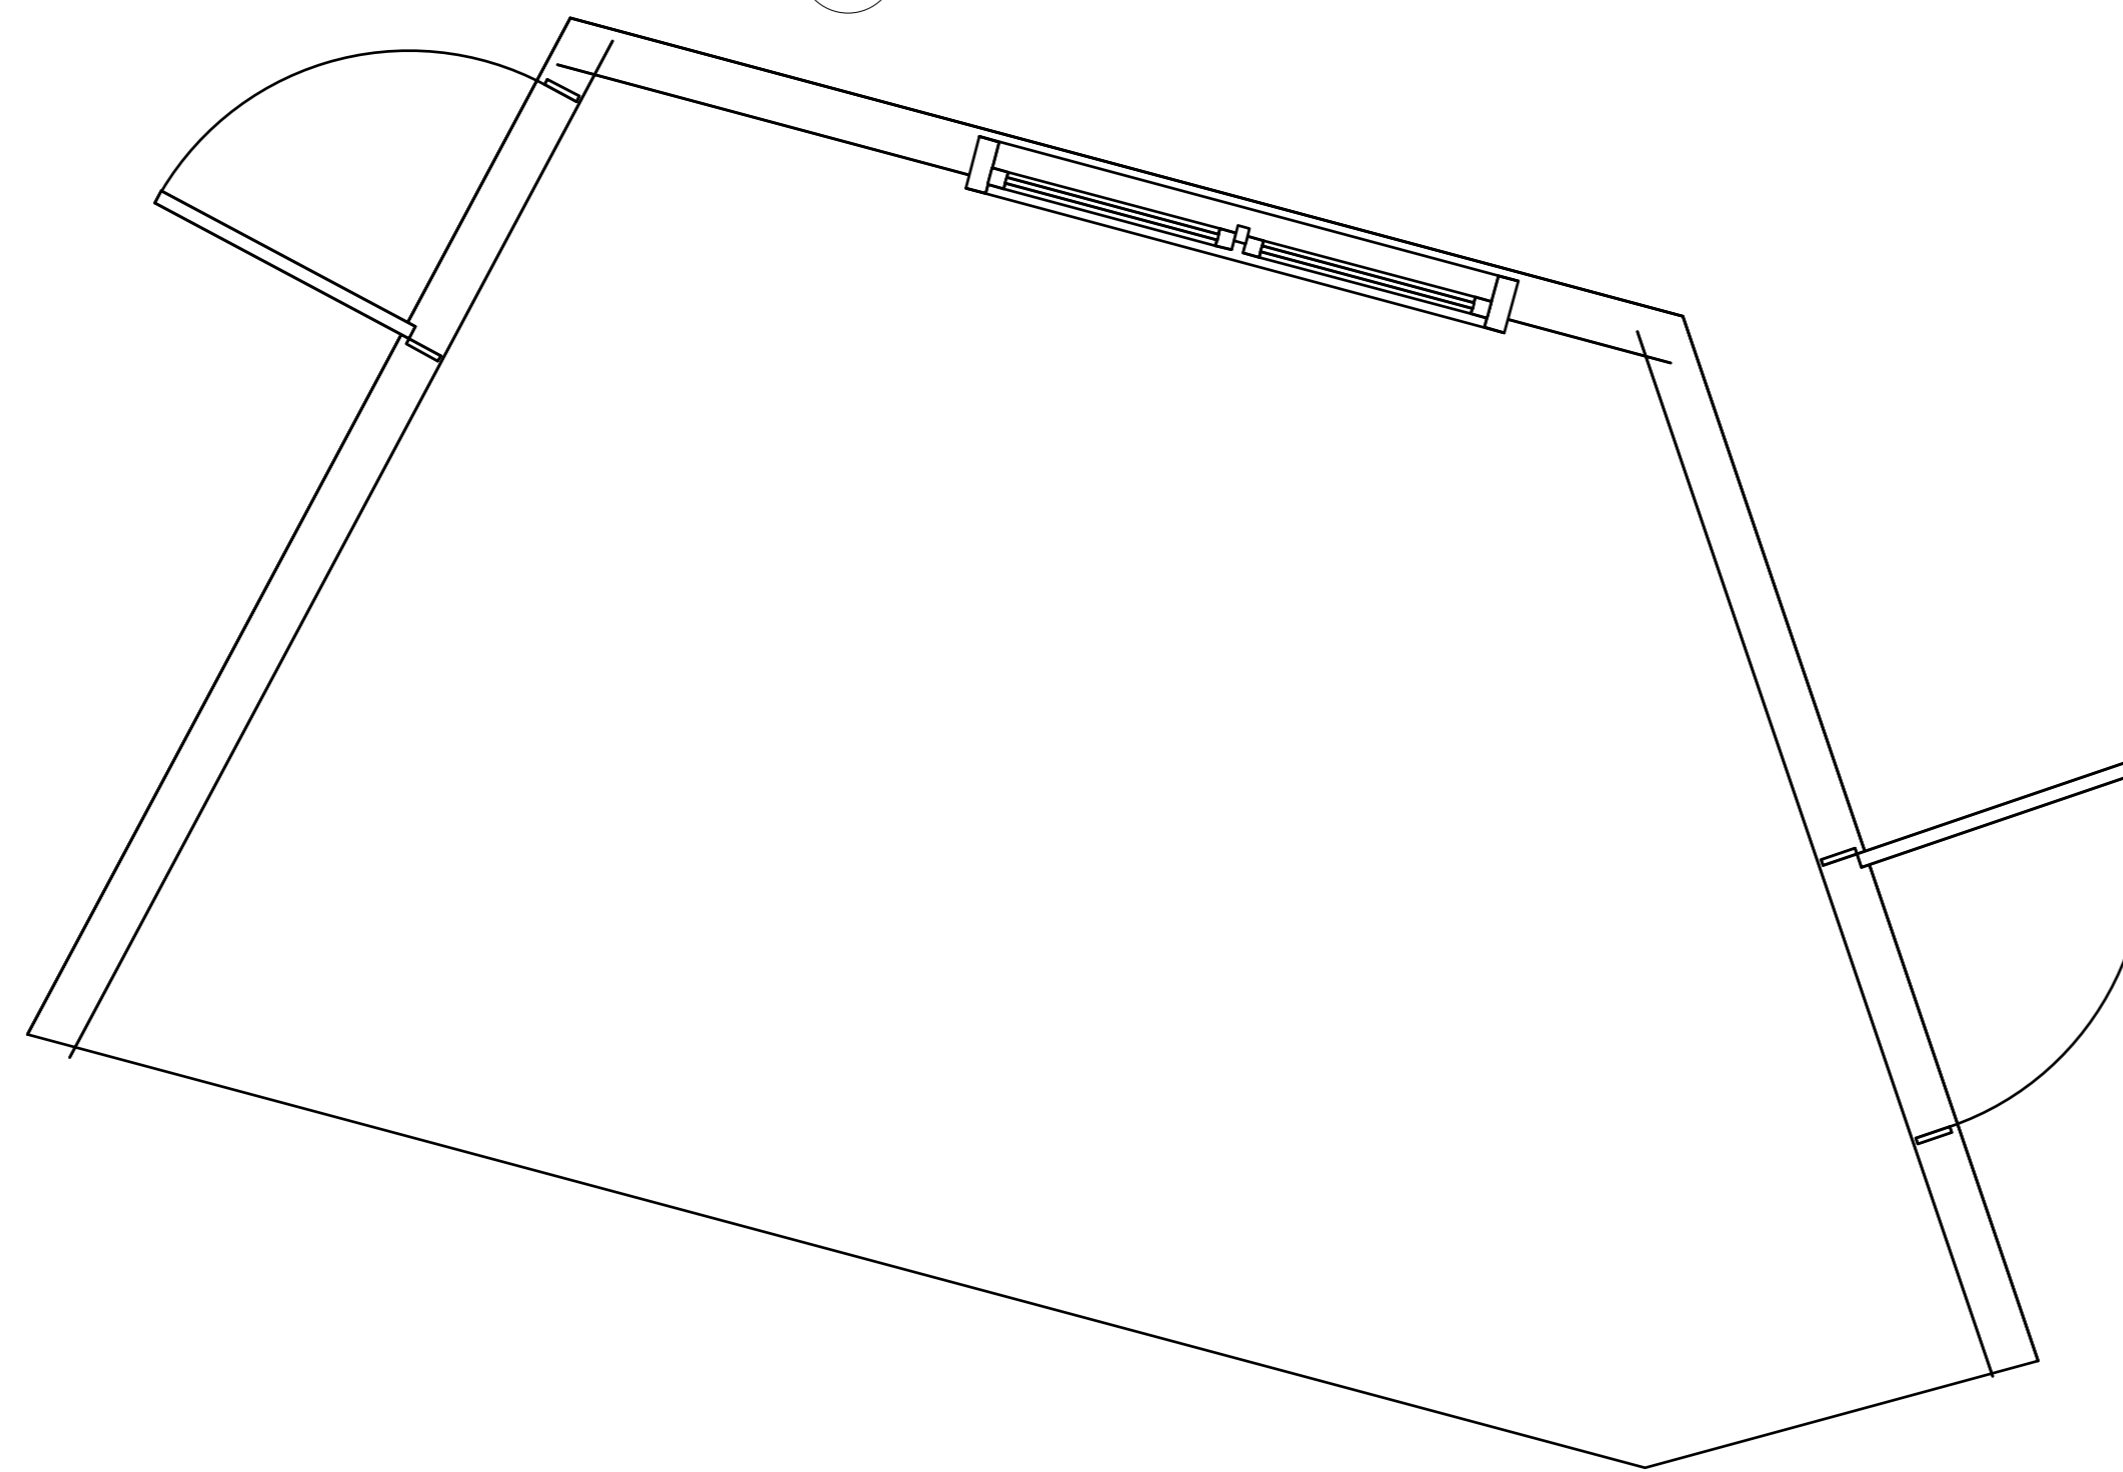

9 Plan View of First Floor Walls
Scale: 1/2" = 1'-0"