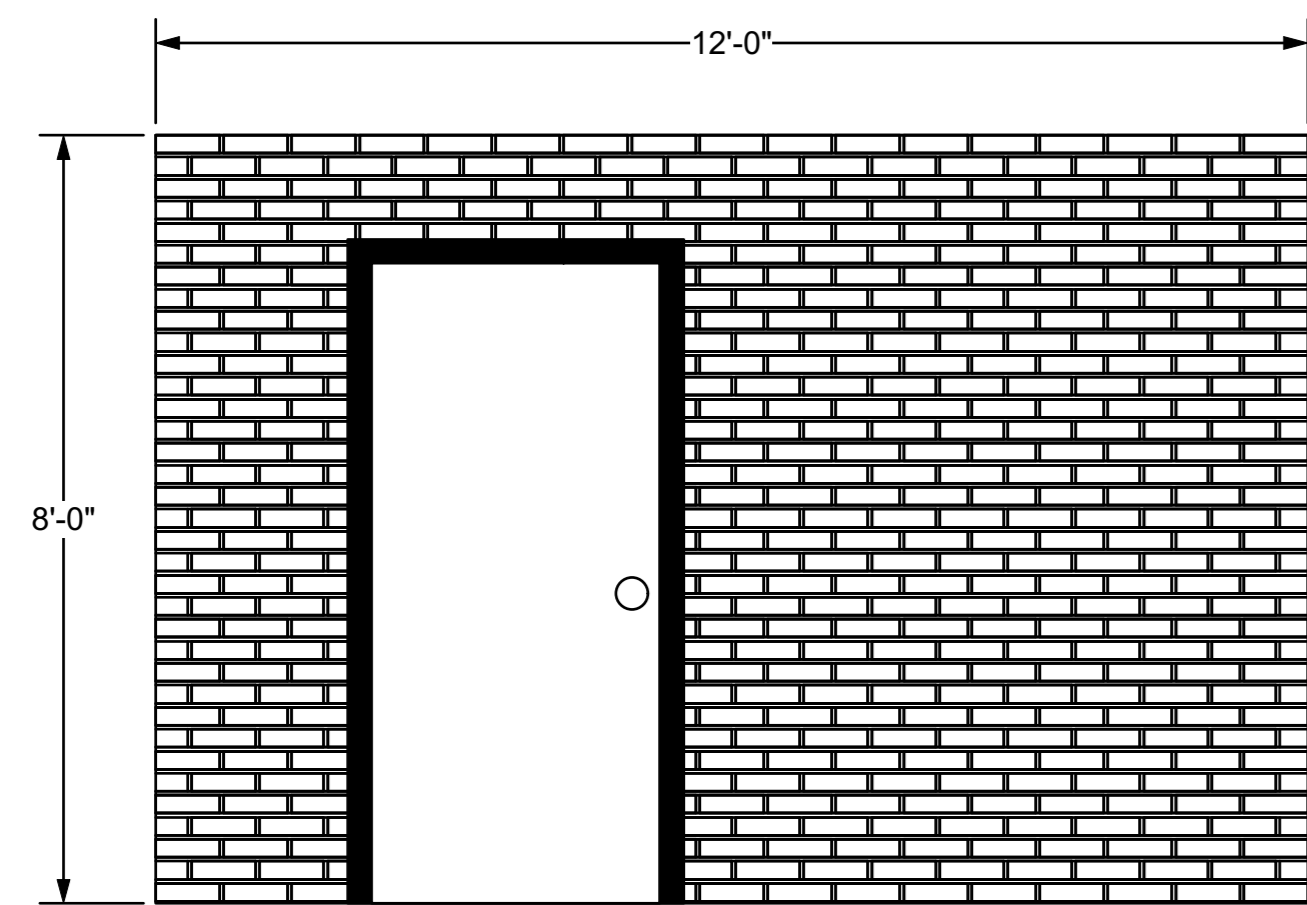

An Evening with Tennessee Williams	
Second Floor Walls	Date : 01/08/2019
Brevard College, Morrison Playhouse	Scale 1/4" = 1'
Director : Catherine Barricklow	Sht-9 OF 10
Designer : Teila Vochatzer	
Revisions : Rv. 2.0 01/11/2019	
NOT TO SCALE	

First Floor Wall Detail: *The Lady of Larkspur Lotion*

4 Plan View of SR Wall
Scale: 1/2" = 1'-0"

5 Plan View of Center Wall
Scale: 1/2" = 1'-0"

6 Plan View of SL Wall
Scale: 1/2" = 1'-0"

1 SR Wall Interior
Scale: 1/2" = 1'-0"

2 Center Wall
Scale: 1/2" = 1'-0"

3 SL Wall
Scale: 1/2" = 1'-0"

7 SR Wall Exterior
Scale: 1/2" = 1'-0"

9 Plan View of First Floor Walls
Scale: 1/2" = 1'-0"

8 SL Wall Exterior
Scale: 1/2" = 1'-0"

An Evening with Tennessee Williams	
First Floor Walls	Date : 01/09/2019
Brevard College, Morrison Playhouse	Scale : 1/2" = 1'
Director : Catherine Barricklow	Sht-10
Designer : Teila Vochatzer	
Revisions : Rv. 2.0 01/11/2019	OF
NOT TO SCALE	10