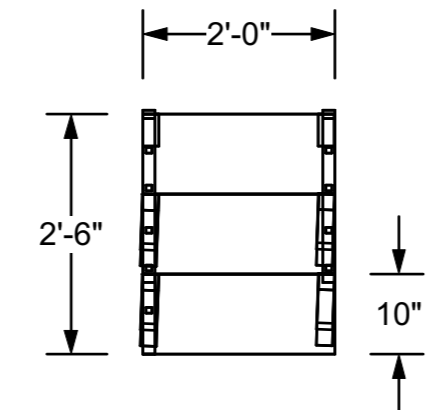

First Floor: *The Lady of Larkspur Lotion*

1 Plan View of First Floor
Scale: 1/2" = 1'-0"

3 Right Iso. of First Floor
Scale: 1/2" = 1'-0"

2 Front View of First Floor
Scale: 1/2" = 1'-0"

4 Left Iso. of First Floor
Scale: 1/2" = 1'-0"

- Notes**
- Balcony Attaches to the Second Floor of the house.
 - Escape stairs attach to Balcony.
 - Balcony is 8'6" at floor height.

An Evening with Tennessee Williams	
Balcony	Date : 01/09/2019
Brevard College, Morrison Playhouse	Scale See Callouts
Director : Catherine Barricklow	Sht-4 OF 10
Designer : Teila Vochatzer	
Revisions : Rv. 2.0 01/11/2019	
NOT TO SCALE	

Fire Escape: A Streetcar Named Desire

2 Plan View
Scale: 1/2" = 1'-0"

6 Plan View of First Landing Platform
Scale: 1/2" = 1'-0"

4 Plan View of Upper Stairs
Scale: 1/2" = 1'-0"

8 Right View of First Landing Platform
Scale: 1/2" = 1'-0"

3 Left Iso. View
Scale: 1/2" = 1'-0"

10 Right View of Escape Stairs
Scale: 1/2" = 1'-0"

5 Plan View of Lower Stairs
Scale: 1/2" = 1'-0"

7 Right View of Lower Stairs
Scale: 1/2" = 1'-0"

9 Right View of Second Stairs
Scale: 1/2" = 1'-0"