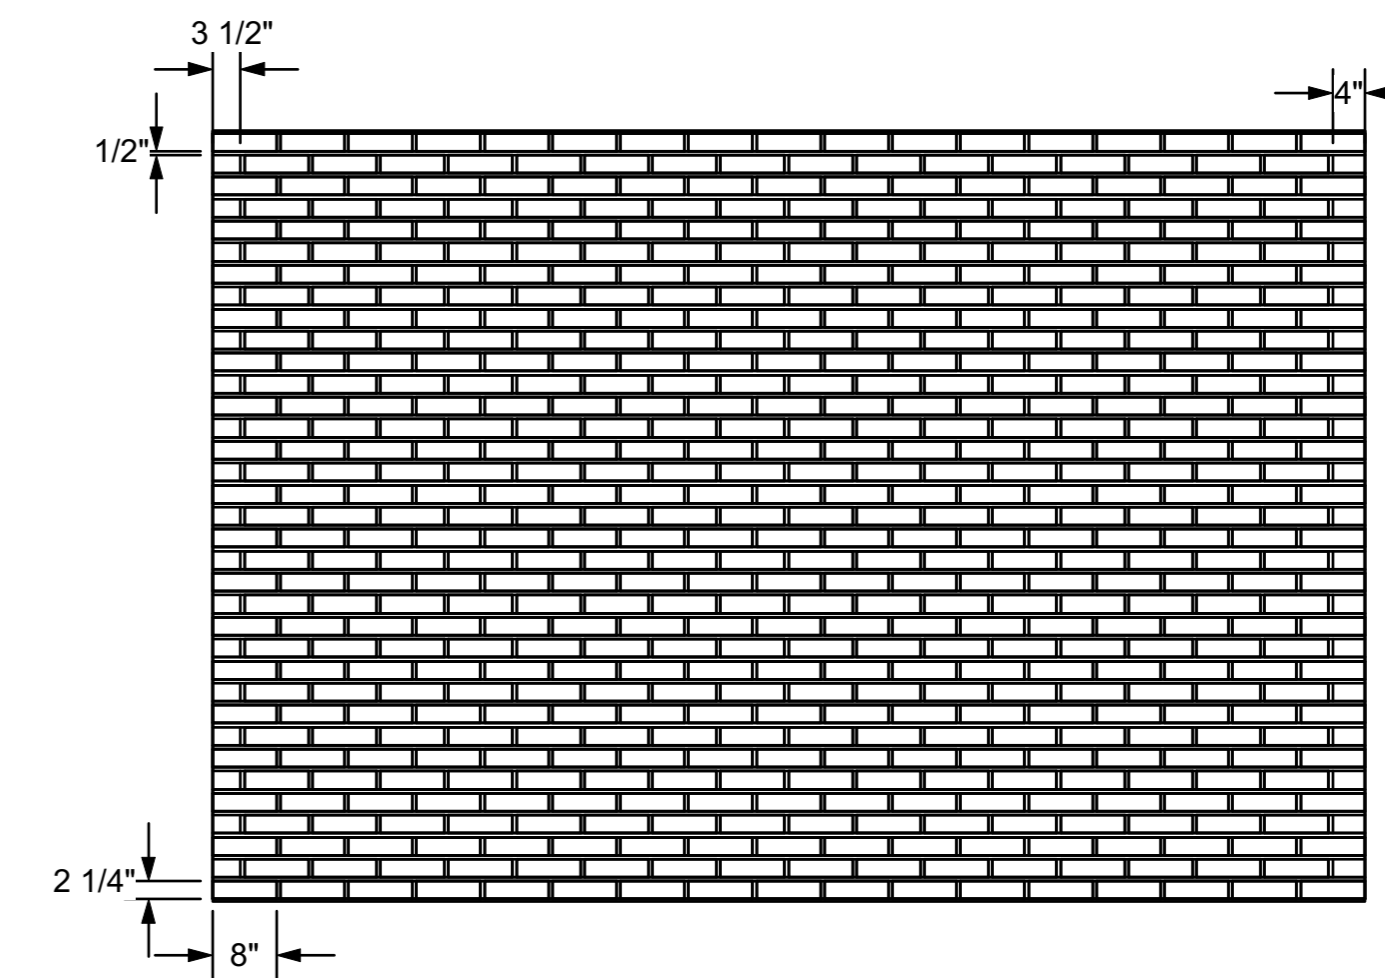

8 SL Wall Exterior
Scale: 1/2" = 1'-0"

1. **Notes**
1. Interior of Walls is wooden paneling
  2. Exterior of Walls is brick
  3. Exterior Walls can be covered in Brick Board

An Evening with Tennessee Williams	
Second Floor Walls	Date : 01/08/2019
Brevard College, Morrison Playhouse	Scale 1/4" = 1'
Director : Catherine Barricklow	Sht-9 OF 10
Designer : Teila Vochatzer	
Revisions : Rv. 2.0 01/11/2019	
NOT TO SCALE