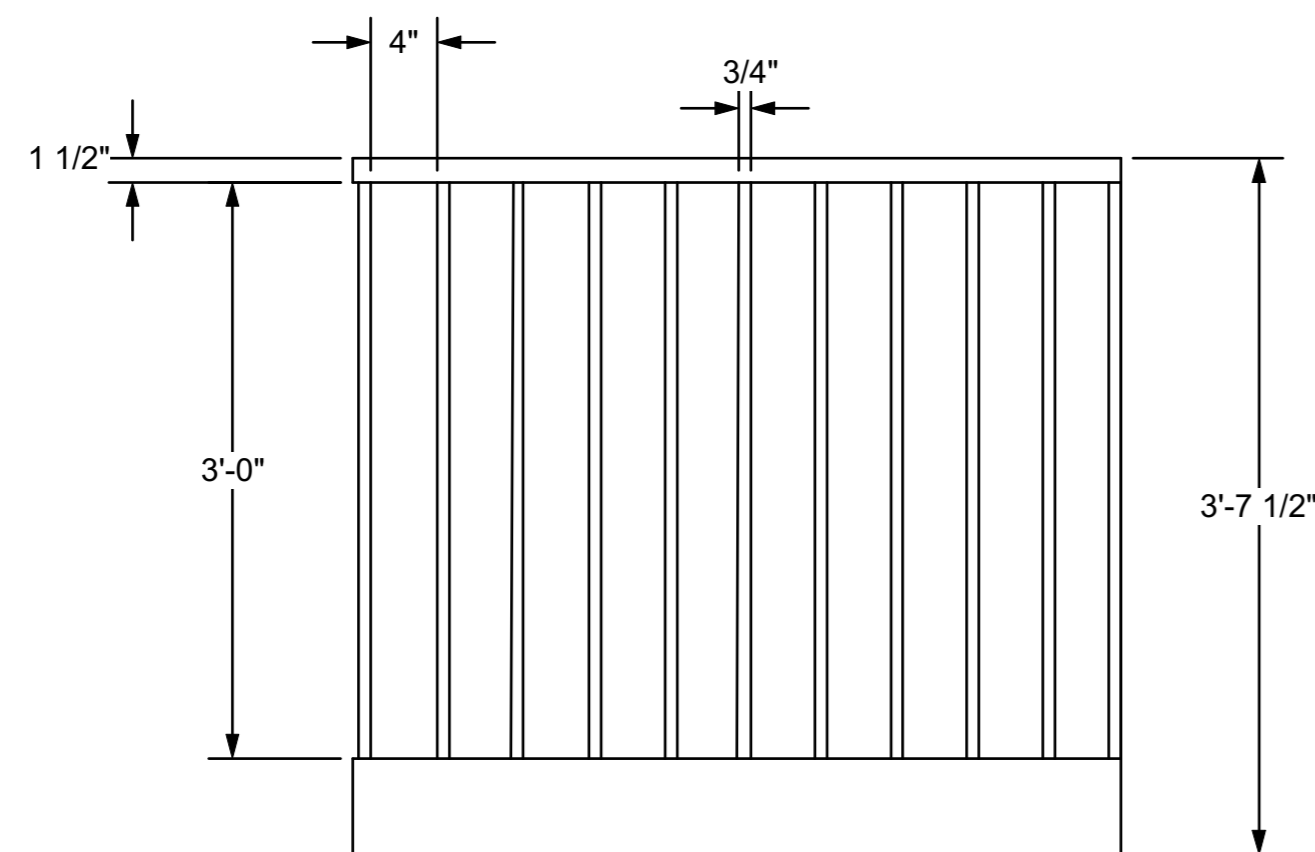

6 Front View
Scale: 1" = 1'-0"