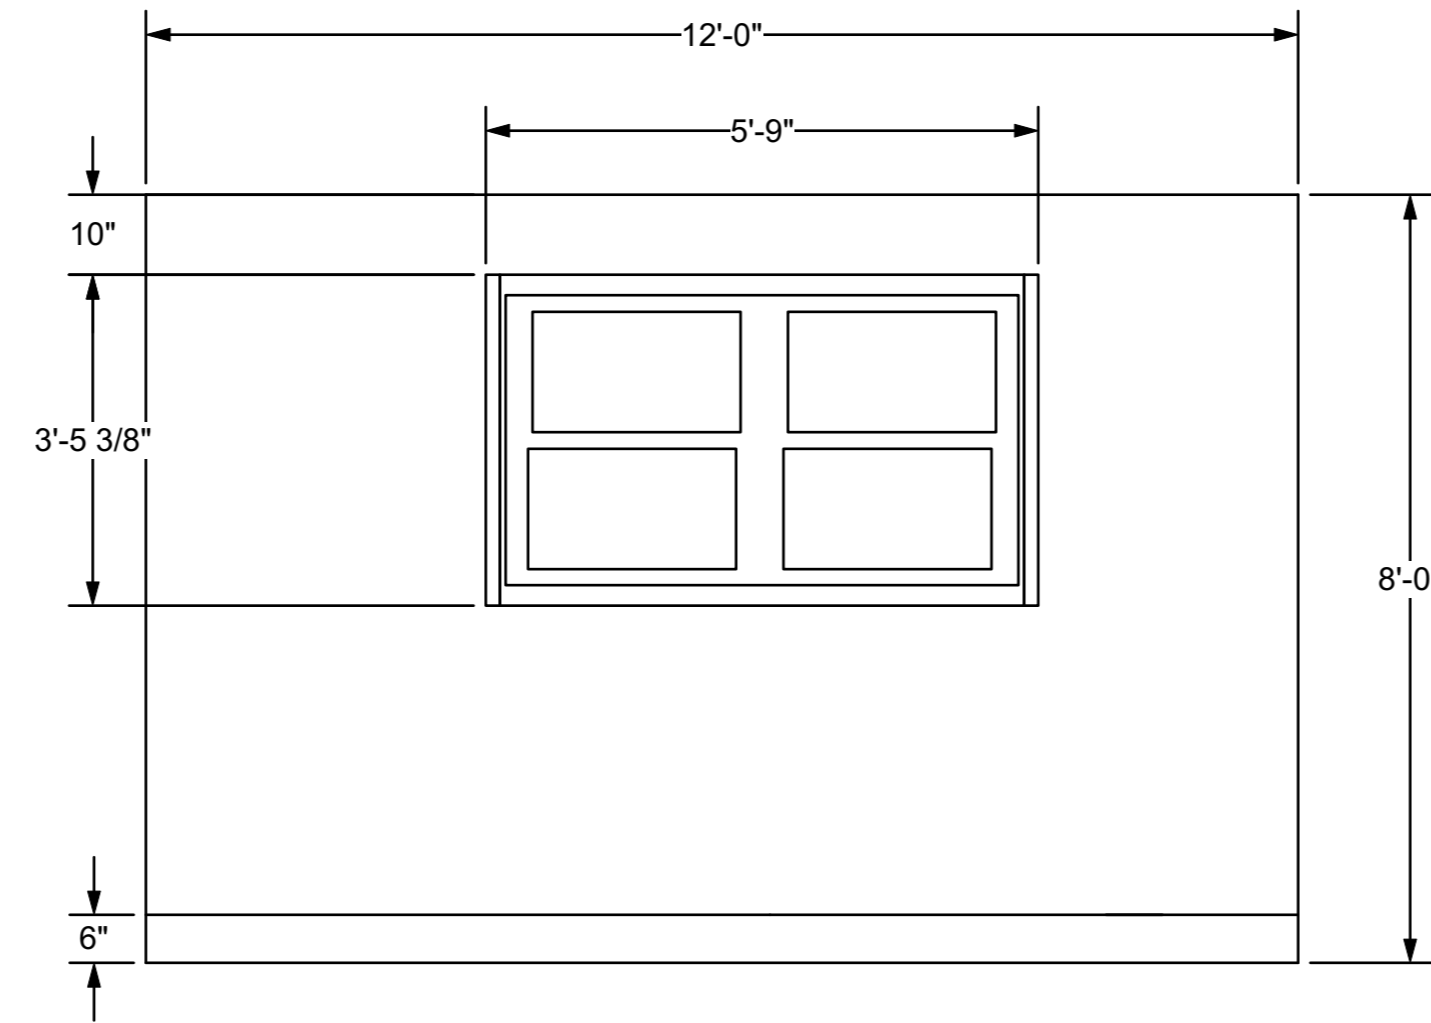

First Floor Wall Detail: *The Lady of Larkspur Lotion*

4 Plan View of SR Wall
Scale: 1/2" = 1'-0"

5 Plan View of Center Wall
Scale: 1/2" = 1'-0"

6 Plan View of SL Wall
Scale: 1/2" = 1'-0"

1 SR Wall Interior
Scale: 1/2" = 1'-0"