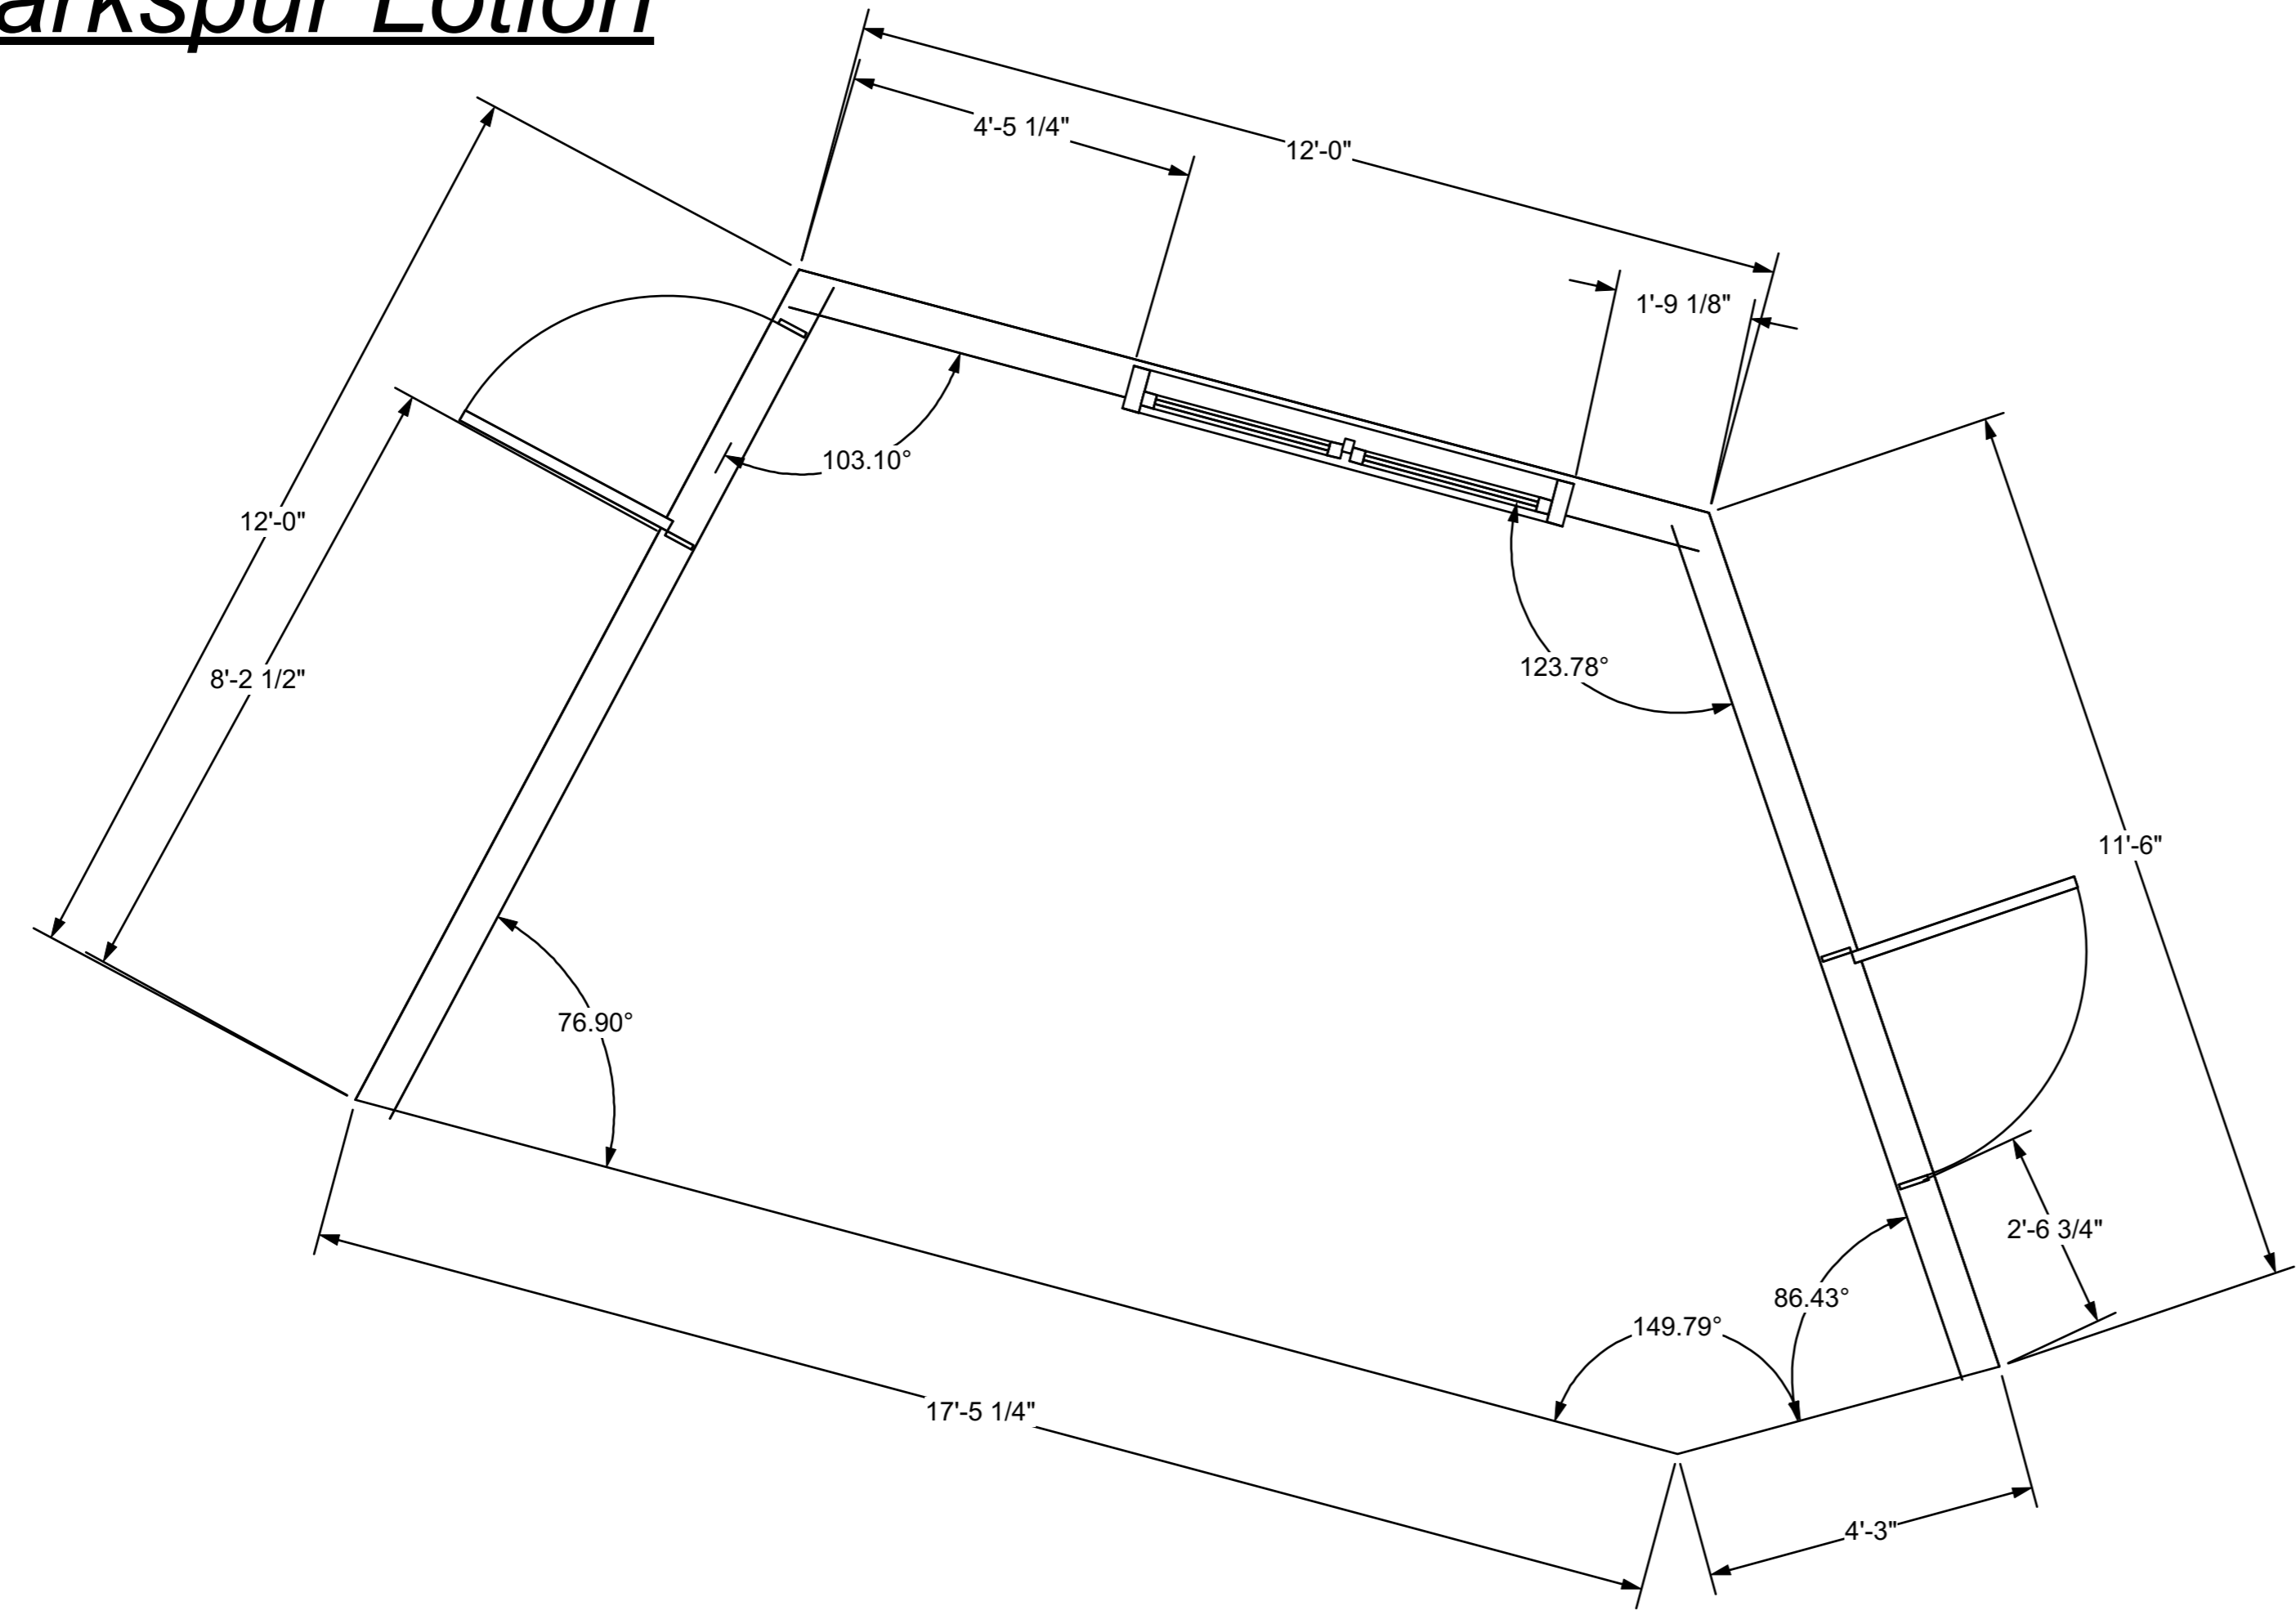

First Floor: *The Lady of Larkspur Lotion*

1 Plan View of First Floor
Scale: 1/2" = 1'-0"

3 Right Iso. of First Floor
Scale: 1/2" = 1'-0"

2 Front View of First Floor
Scale: 1/2" = 1'-0"

4 Left Iso. of First Floor
Scale: 1/2" = 1'-0"

Second Floor: *A Streetcar Named Desire*

2 Plan View of Second Floor
Scale: 1/2" = 1'-0"

1 Front View of Second Floor
Scale: 1/2" = 1'-0"

3 Right Iso. View of Second Floor
Scale: 1/2" = 1'-0"

An Evening with Tennessee Williams	
Second Floor	Date : 01/08/2019
Brevard College, Morrison Playhouse	Scale : 1/2" = 1'
Director : Catherine Barricklow	Sht-2 OF 10
Designer : Teila Vochatzer	
Revisions : Rv. 3.0 01/18/2019	
NOT TO SCALE	