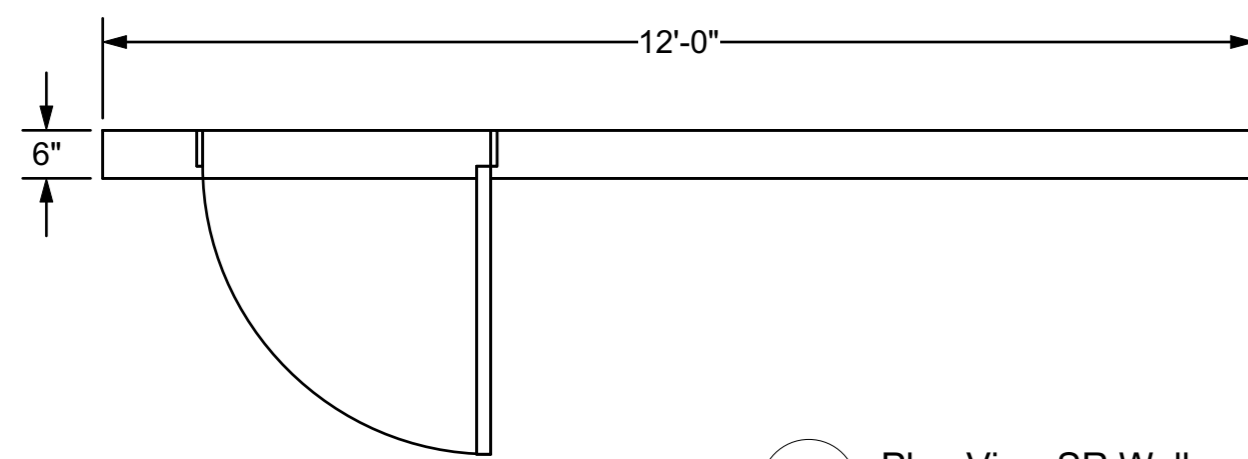

4 Plan View SR Wall
Scale: 1/2" = 1'-0"