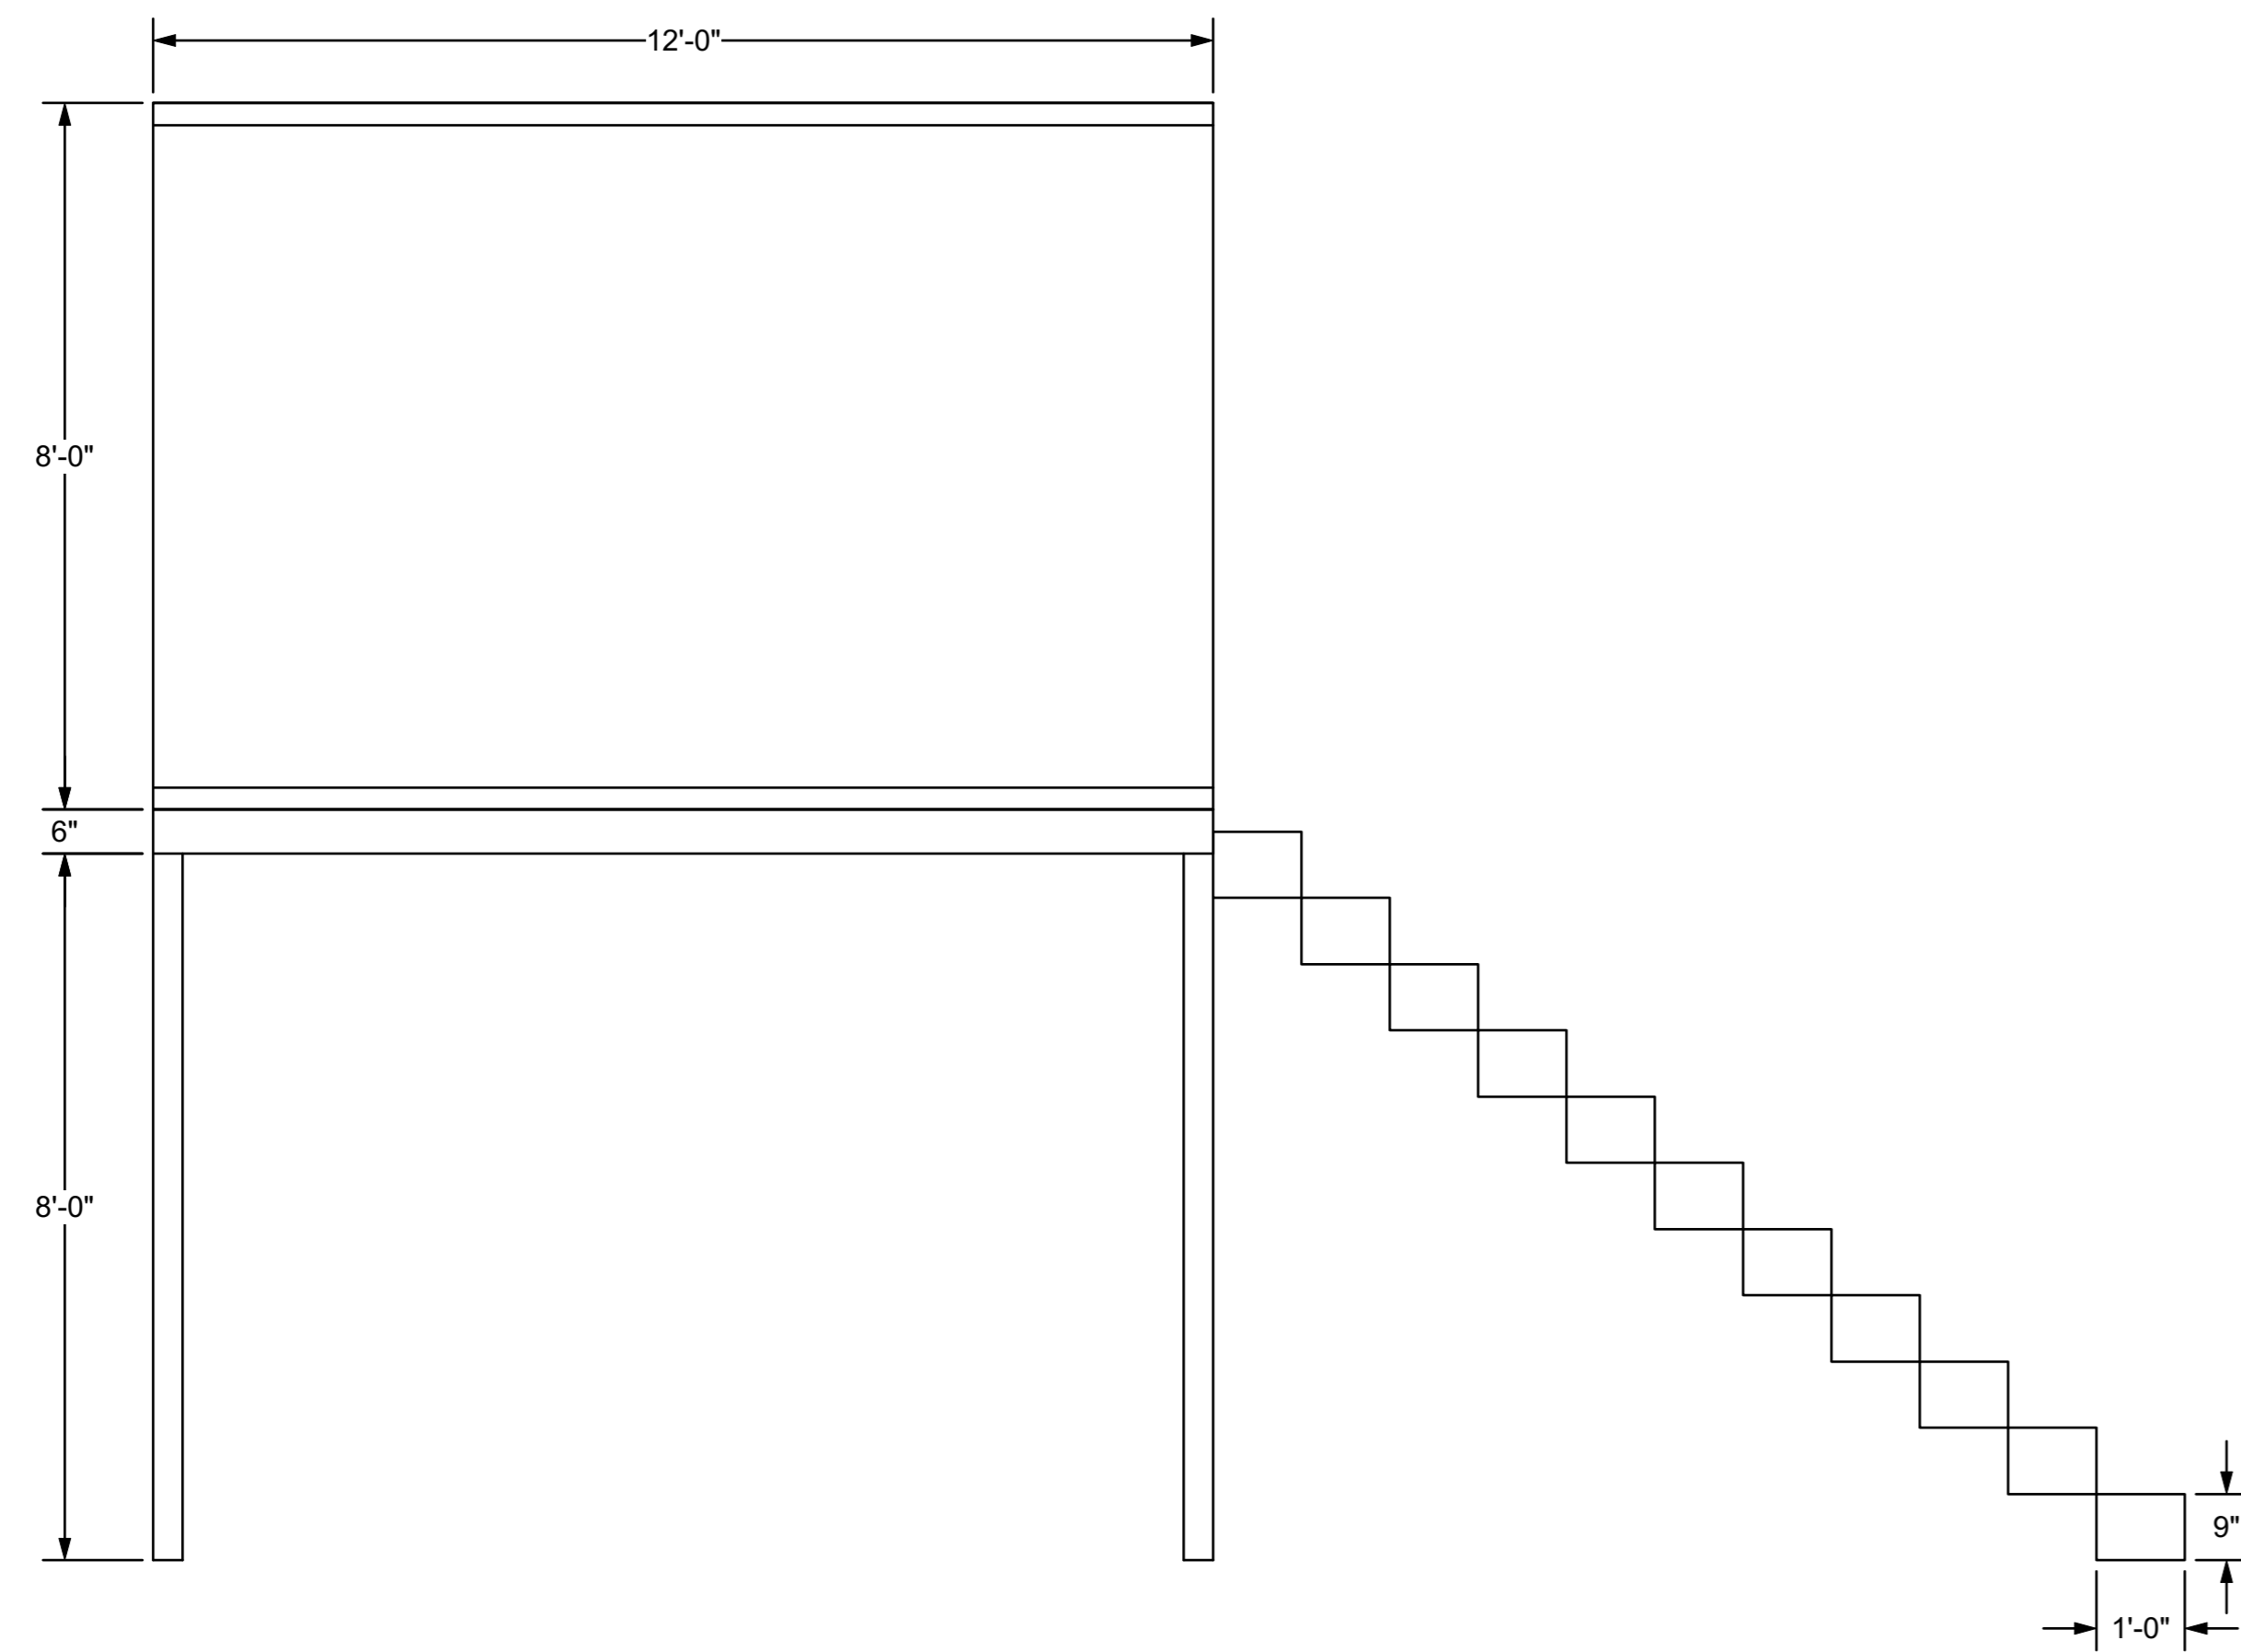

2 Front View
Scale: 1/2" = 1'-0"