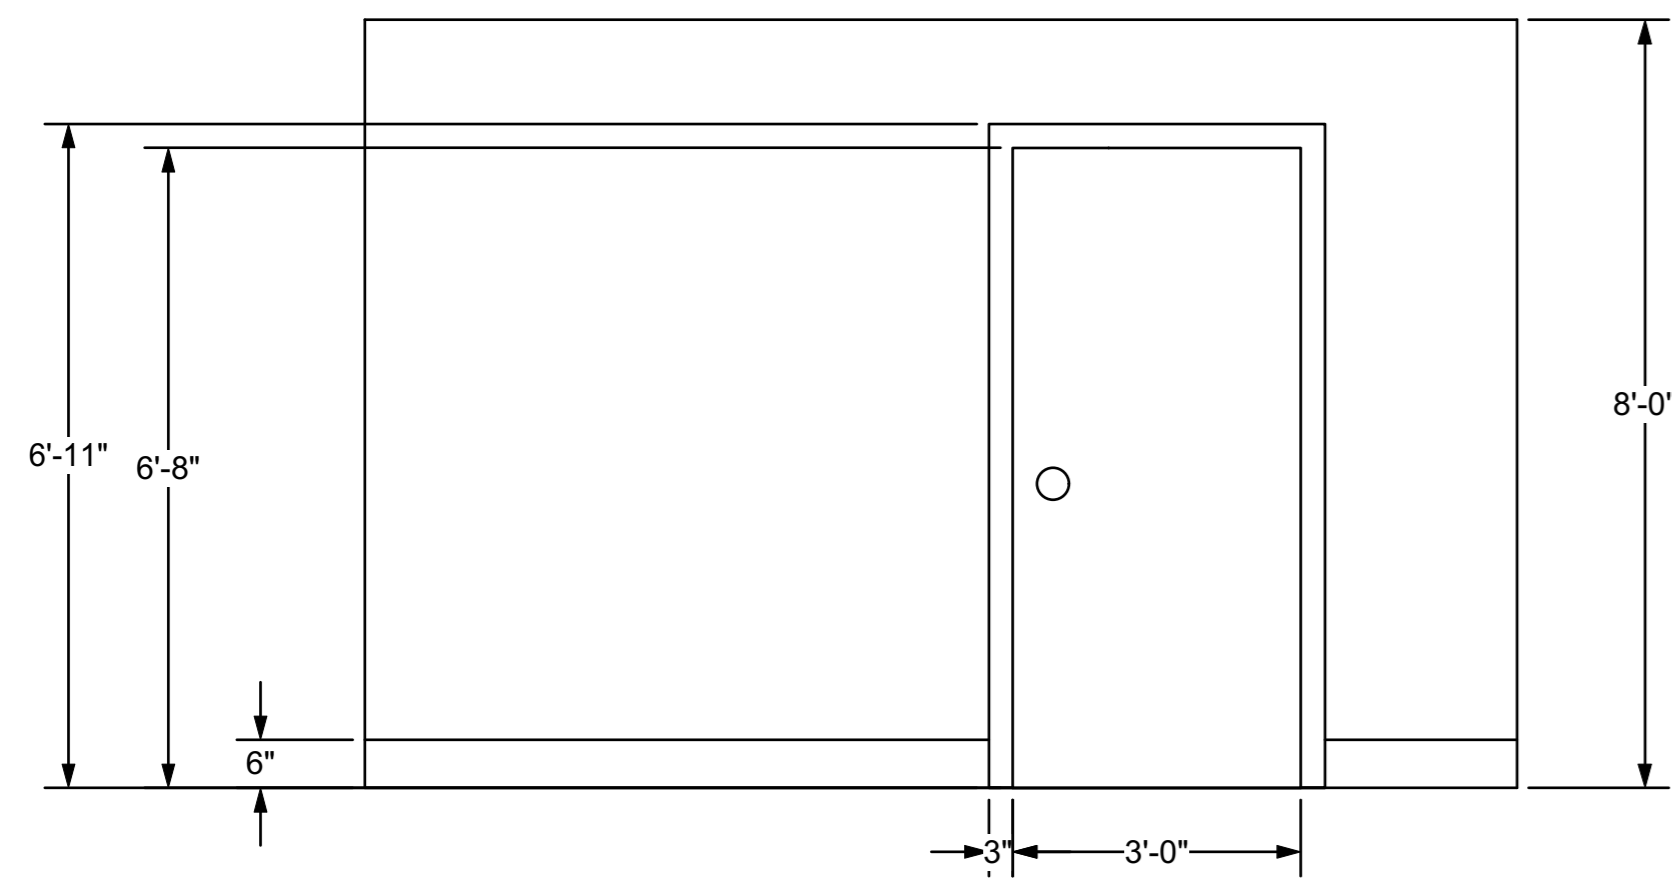

First Floor Wall Detail: *The Lady of Larkspur Lotion*

4 Plan View of SR Wall
Scale: 1/2" = 1'-0"

5 Plan View of Center Wall
Scale: 1/2" = 1'-0"

6 Plan View of SL Wall
Scale: 1/2" = 1'-0"

1 SR Wall Interior
Scale: 1/2" = 1'-0"