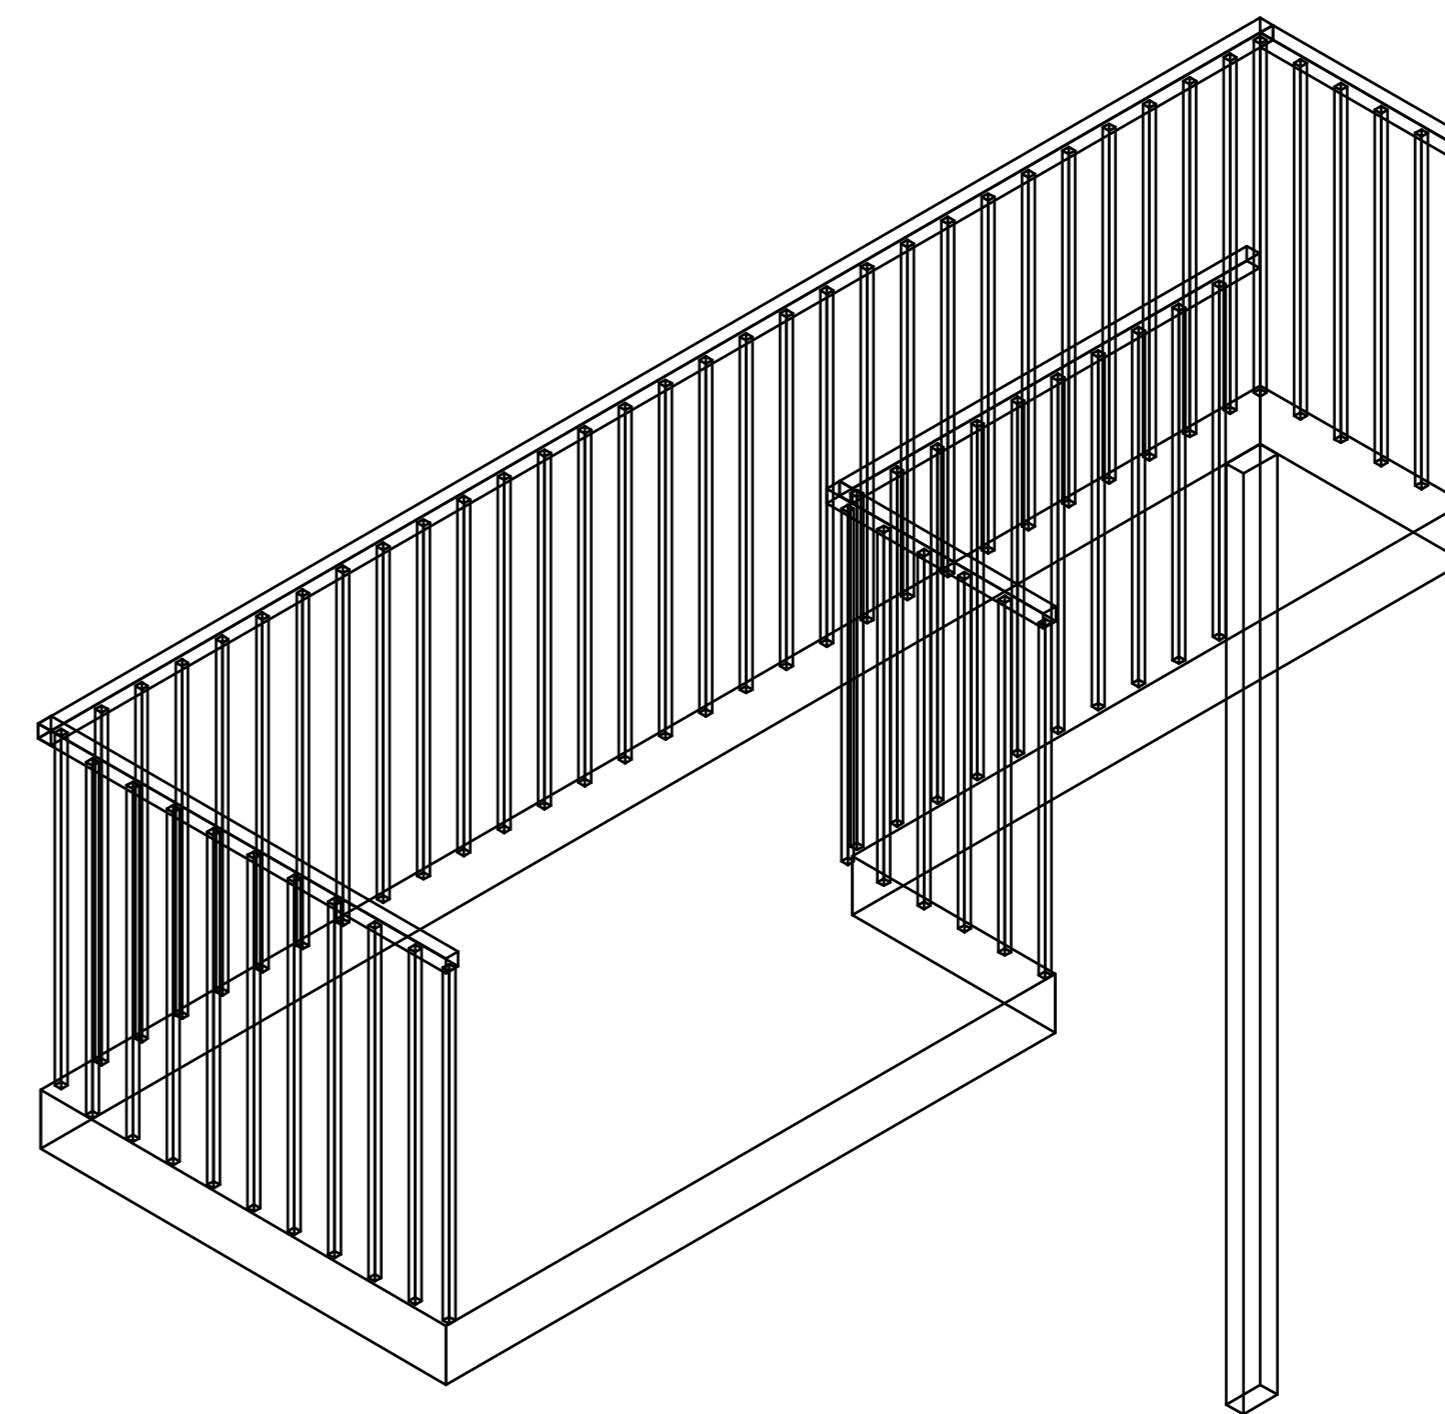

First Floor: *The Lady of Larkspur Lotion*

1 Plan View of First Floor
Scale: 1/2" = 1'-0"

3 Right Iso. of First Floor
Scale: 1/2" = 1'-0"

2 Front View of First Floor
Scale: 1/2" = 1'-0"

4 Left Iso. of First Floor
Scale: 1/2" = 1'-0"

Balconey: A Streetcar Named Desire

1 Plan View
Scale: 3/4" = 1'-0"

2 Details on Railing
Scale: 3/4" = 1'-0"

6 Front View
Scale: 1" = 1'-0"

4 Left Iso. View Balcony
Scale: 3/4" = 1'-0"

3 Right Iso. View Balcony
Scale: 3/4" = 1'-0"