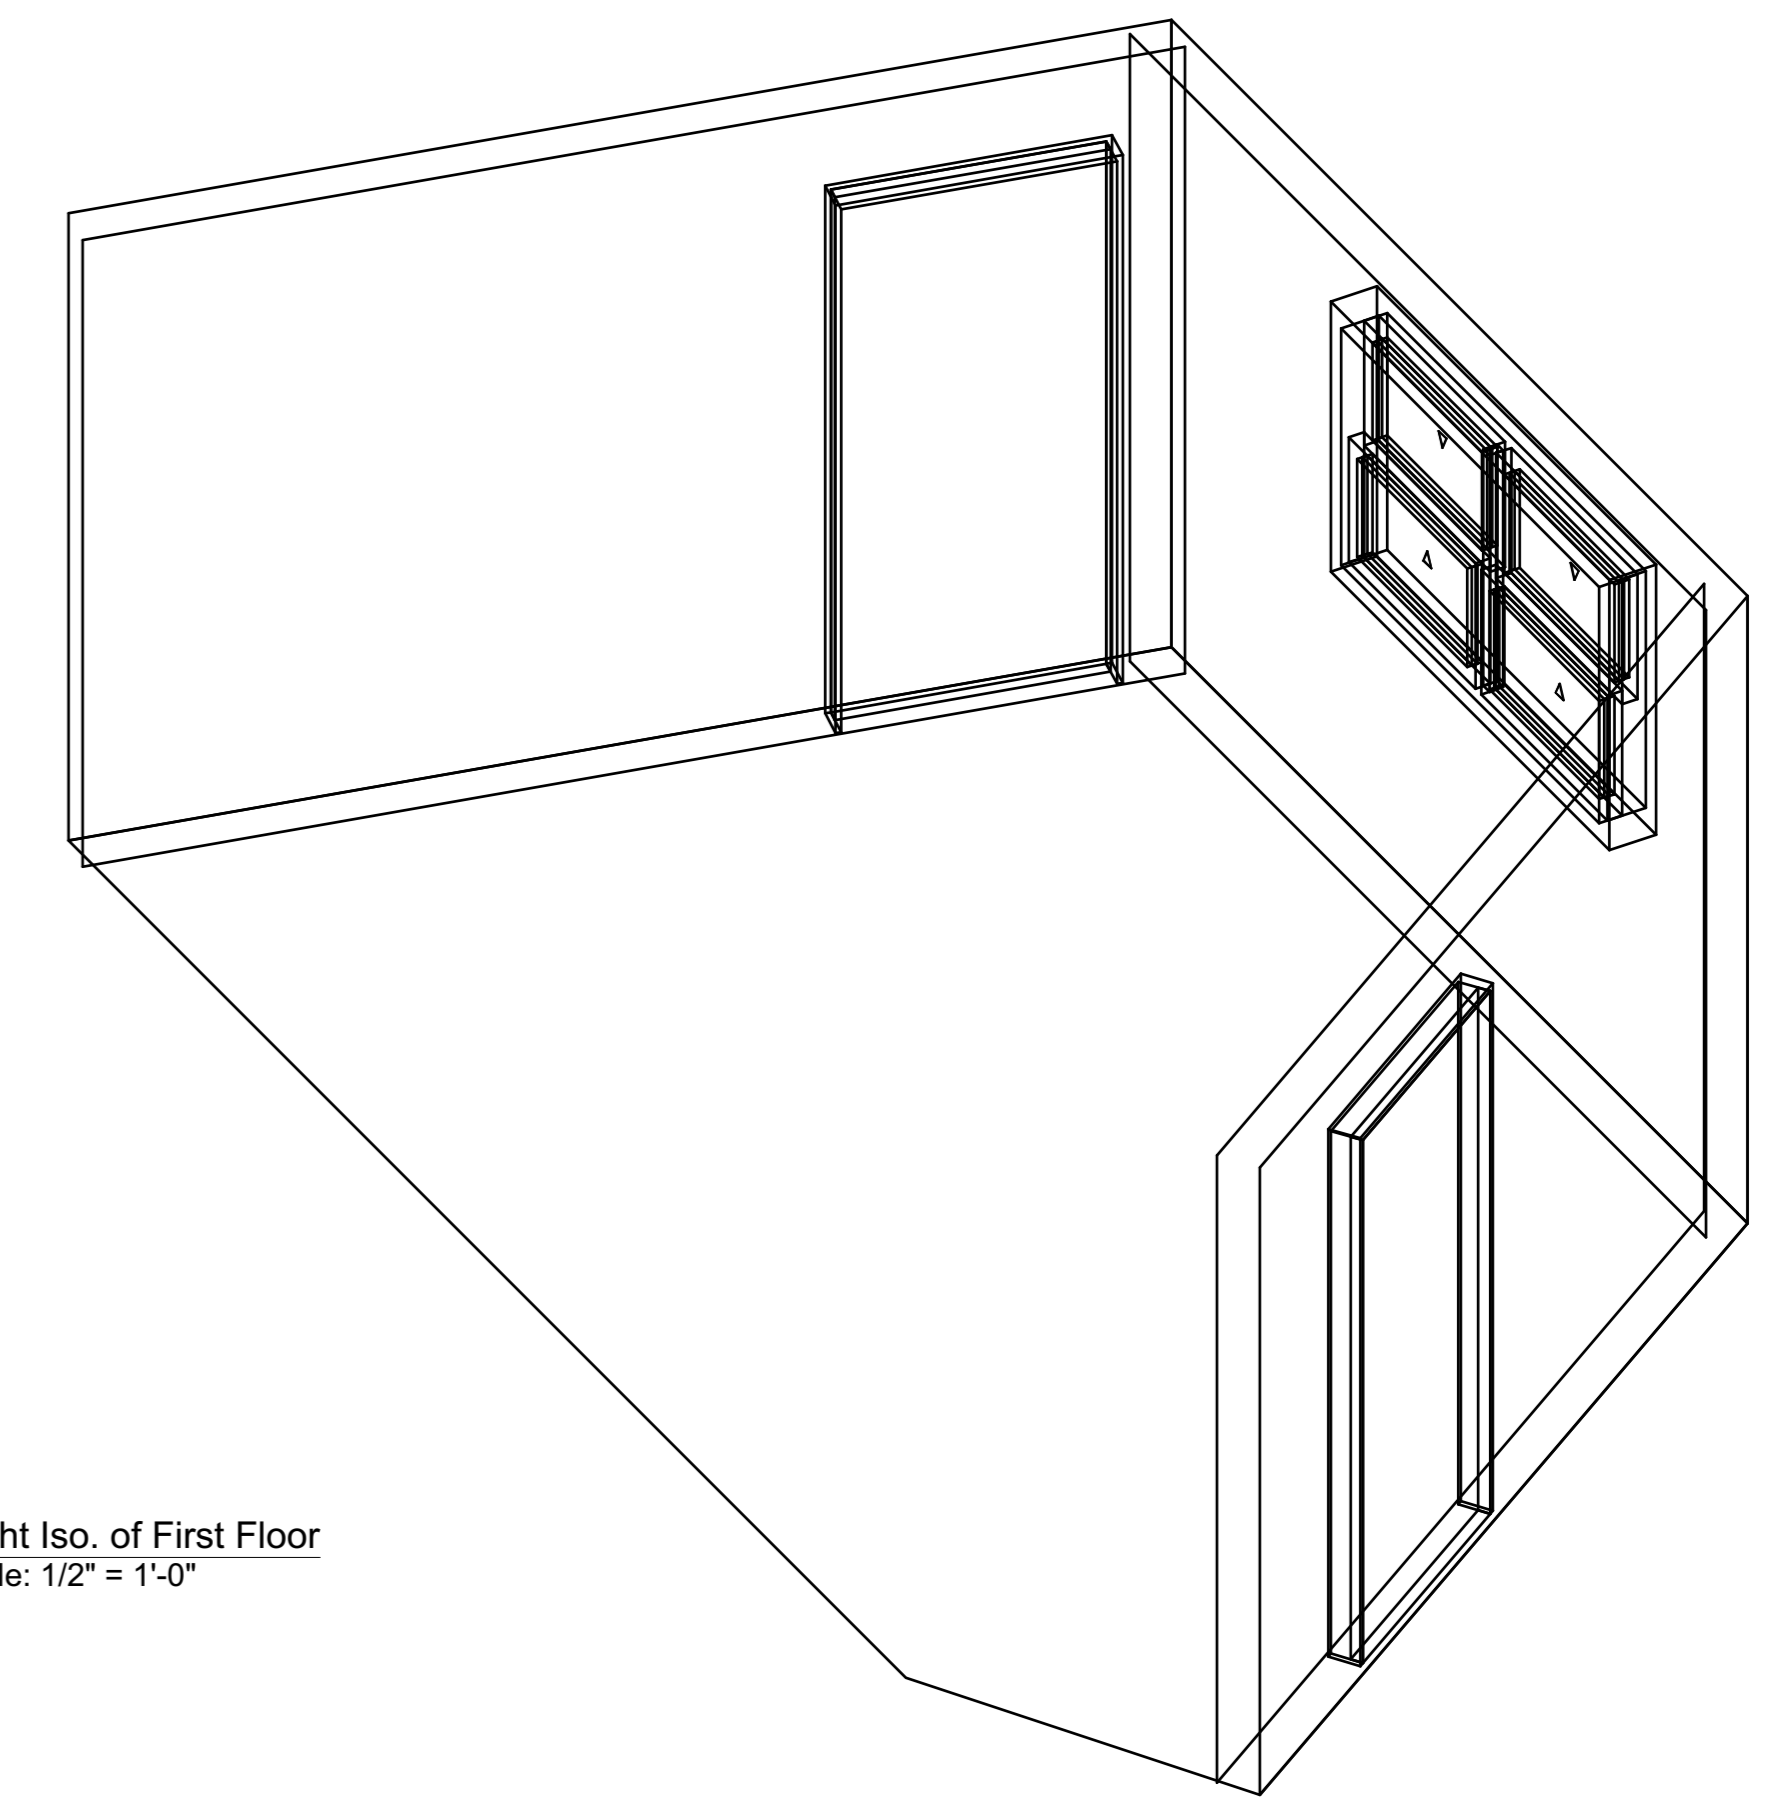

First Floor: *The Lady of Larkspur Lotion*

1 Plan View of First Floor
Scale: 1/2" = 1'-0"

3 Right Iso. of First Floor
Scale: 1/2" = 1'-0"

2 Front View of First Floor
Scale: 1/2" = 1'-0"

4 Left Iso. of First Floor
Scale: 1/2" = 1'-0"

An Evening with Tennessee Williams	
First Floor	Date : 01/09/2019
Brevard College, Morrison Playhouse	Scale : 1/2" = 1'
Director : Catherine Barricklow	Sht-1 OF 10
Designer : Teila Vochatzer	
Revisions : Rv. 3.0 01/18/2019	
NOT TO SCALE	

Second Floor: *A Streetcar Named Desire*

2 Plan View of Second Floor
Scale: 1/2" = 1'-0"

1 Front View of Second Floor
Scale: 1/2" = 1'-0"

3 Right Iso. View of Second Floor
Scale: 1/2" = 1'-0"

An Evening with Tennessee Williams	
Second Floor	Date : 01/08/2019
Brevard College, Morrison Playhouse	Scale : 1/2" = 1'
Director : Catherine Barricklow	Sht-2 OF 10
Designer : Teila Vochatzer	
Revisions : Rv. 3.0 01/18/2019	
NOT TO SCALE	

Railroad:
This Property is Condemned

2 Plan View of Railroad Shift
Scale: 1/2" = 1'-0"

1 Plan View of Railroad
Scale: 1/2" = 1'-0"

An Evening with Tennessee Williams	
Railroad	Date : 01/11/2019
Brevard College, Morrison Playhouse	Scale : 1/2" = 1'
Director : Catherine Barricklow	Sht-3 OF 10
Designer : Teila Vochatzer	
Revisions : 01/11/2019	
NOT TO SCALE	