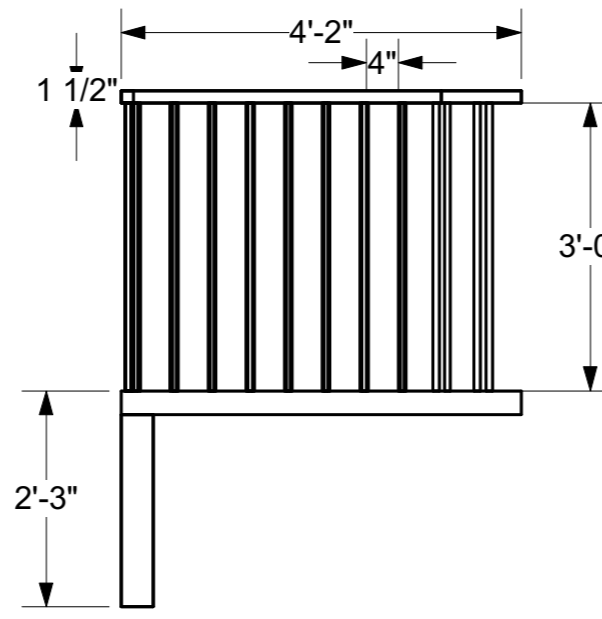

First Floor: *The Lady of Larkspur Lotion*

1 Plan View of First Floor
Scale: 1/2" = 1'-0"

3 Right Iso. of First Floor
Scale: 1/2" = 1'-0"

2 Front View of First Floor
Scale: 1/2" = 1'-0"

4 Left Iso. of First Floor
Scale: 1/2" = 1'-0"

- Notes**
- Balcony Attaches to the Second Floor of the house.
 - Escape stairs attach to Balcony.
 - Balcony is 8'6" at floor height.

An Evening with Tennessee Williams	
Balcony	Date : 01/09/2019
Brevard College, Morrison Playhouse	Scale See Callouts
Director : Catherine Barricklow	Sht-4 OF 10
Designer : Teila Vochatzer	
Revisions : Rv. 2.0 01/11/2019	
NOT TO SCALE	

Fire Escape: A Streetcar Named Desire

2 Plan View
Scale: 1/2" = 1'-0"

6 Plan View of First Landing Platform
Scale: 1/2" = 1'-0"

4 Plan View of Upper Stairs
Scale: 1/2" = 1'-0"

8 Right View of First Landing Platform
Scale: 1/2" = 1'-0"

3 Left Iso. View
Scale: 1/2" = 1'-0"

10 Right View of Escape Stairs
Scale: 1/2" = 1'-0"

5 Plan View of Lower Stairs
Scale: 1/2" = 1'-0"

7 Right View of Lower Stairs
Scale: 1/2" = 1'-0"

9 Right View of Second Stairs
Scale: 1/2" = 1'-0"