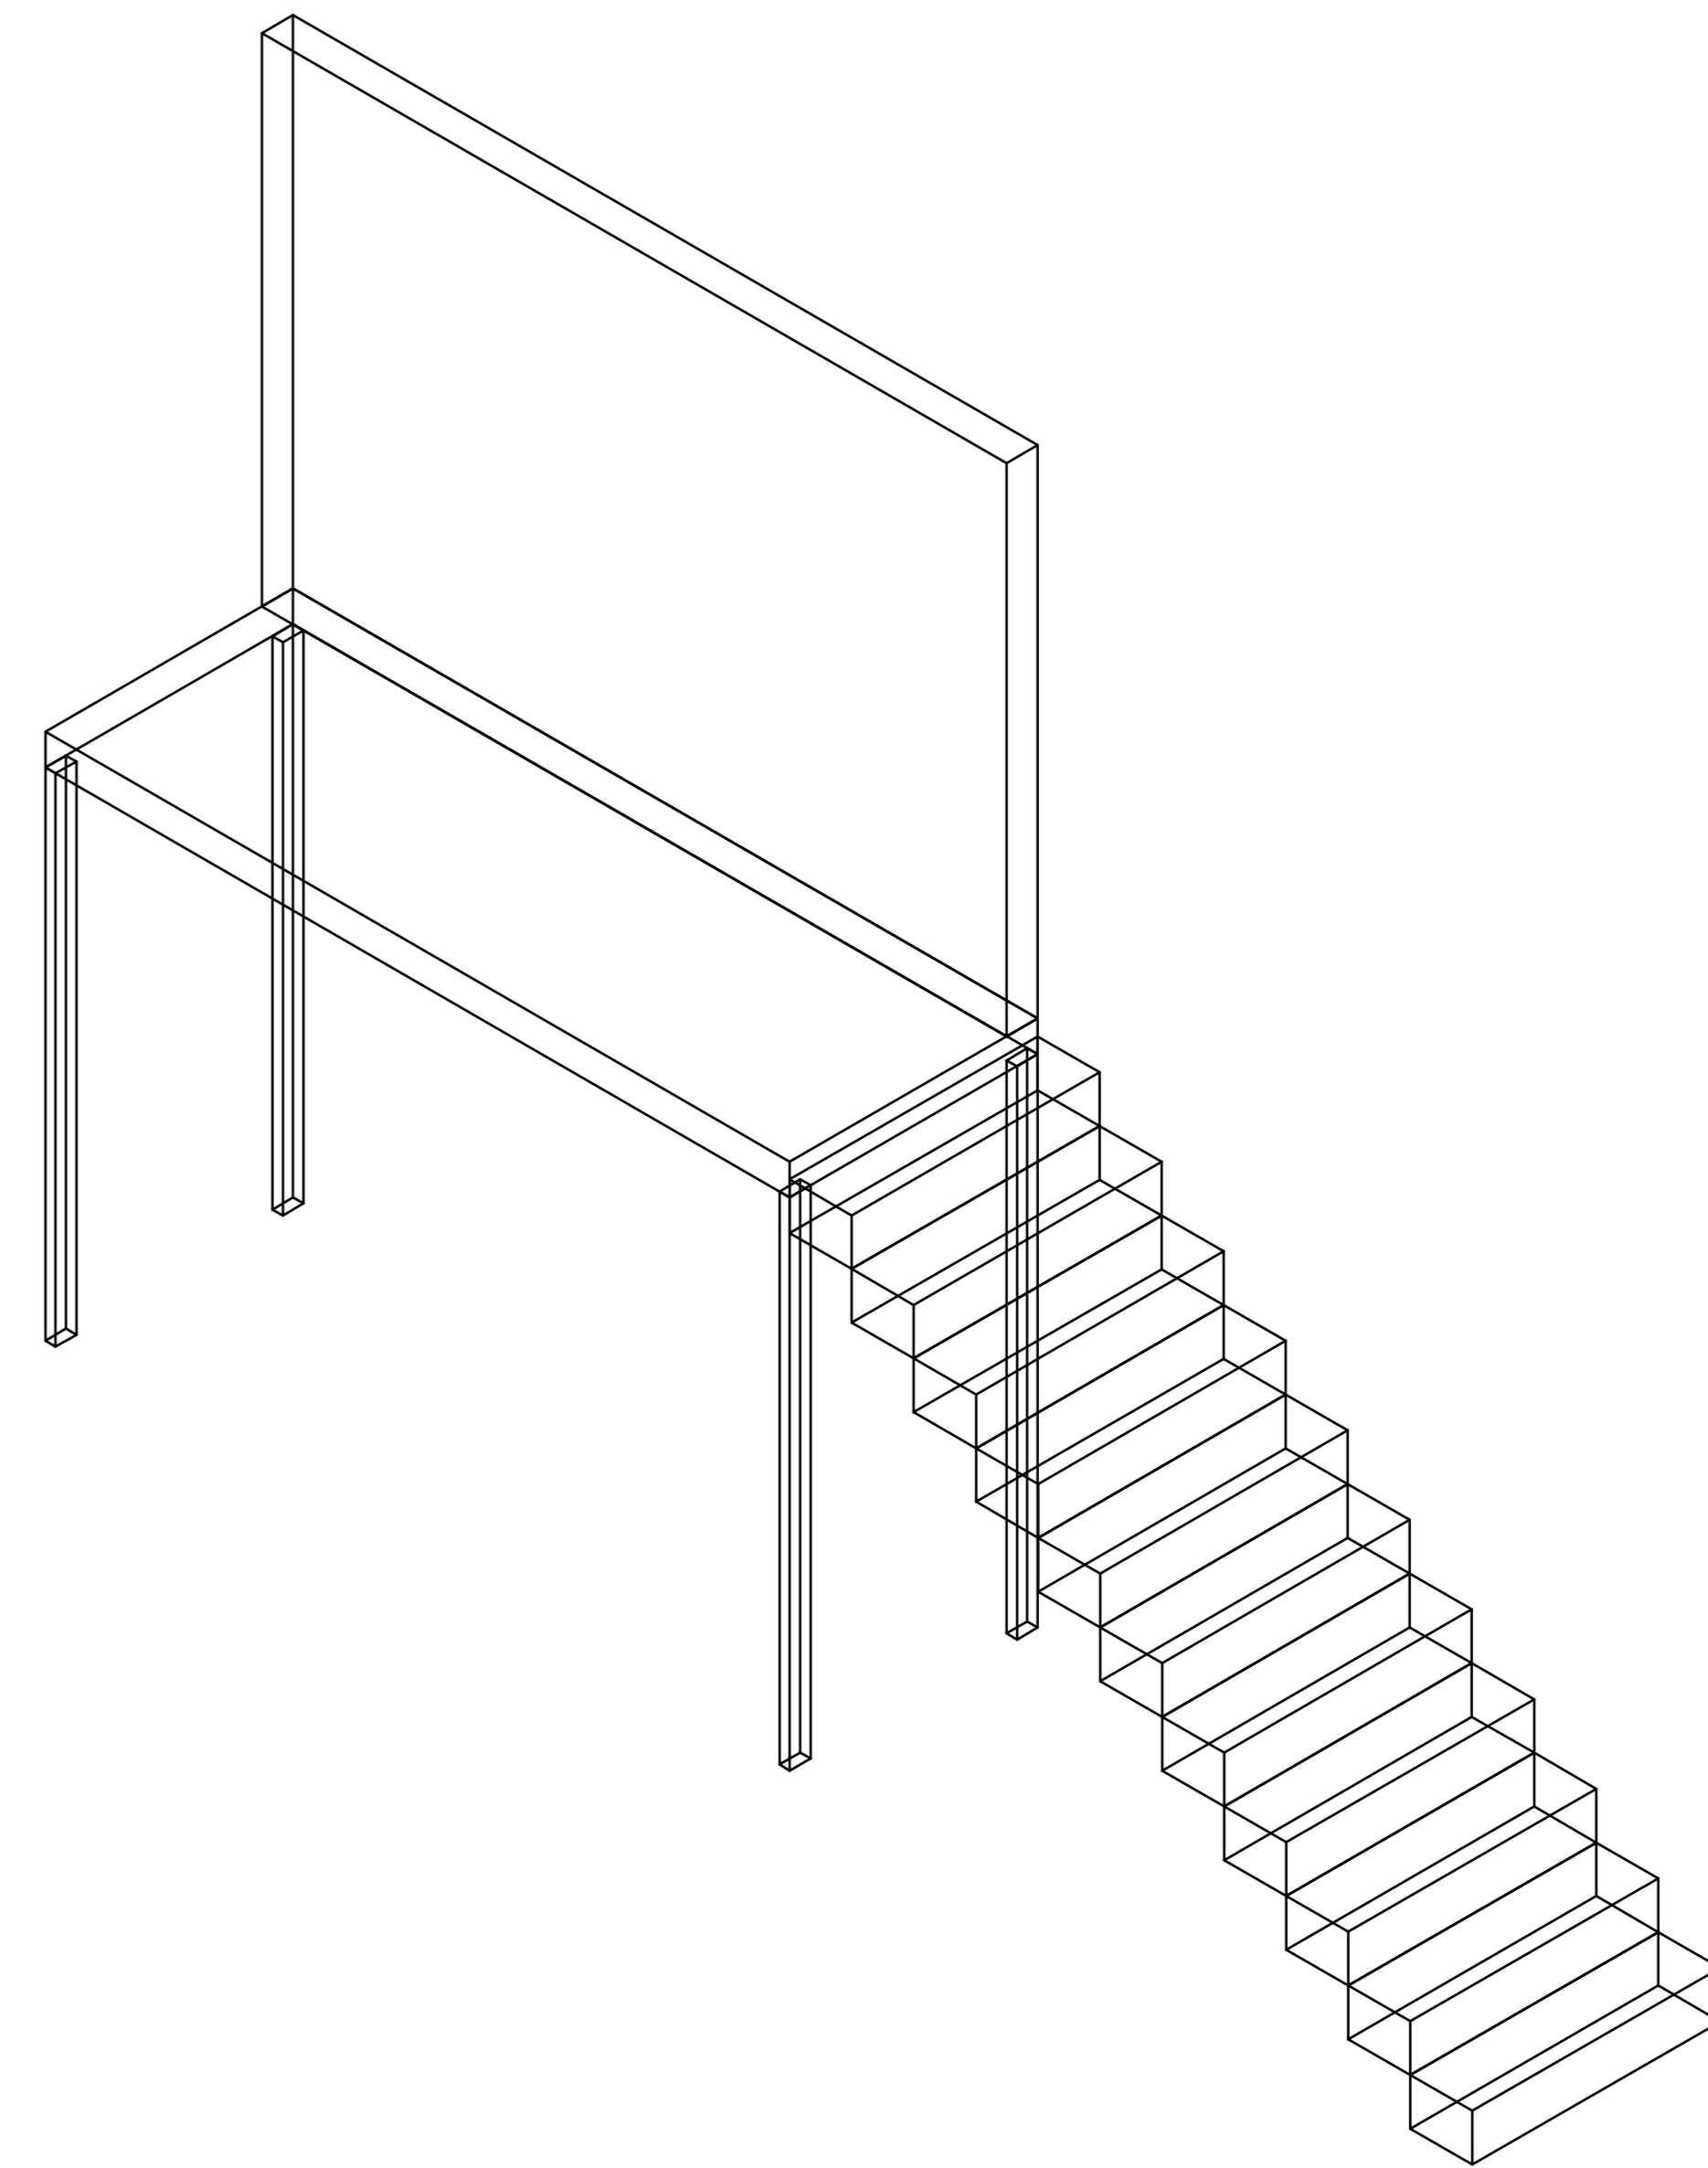

3 Right Iso. View
Scale: 1/2" = 1'-0"

An Evening with Tennessee Williams	
Bathroom & Escape Stairs	Date : 01/09/2019
Brevard College, Morrison Playhouse	Scale : 1/2" = 1'
Director : Catherine Barricklow	Sht-6
Designer : Teila Vochatzer	
Revisions : 01/09/2019	OF
NOT TO SCALE	10