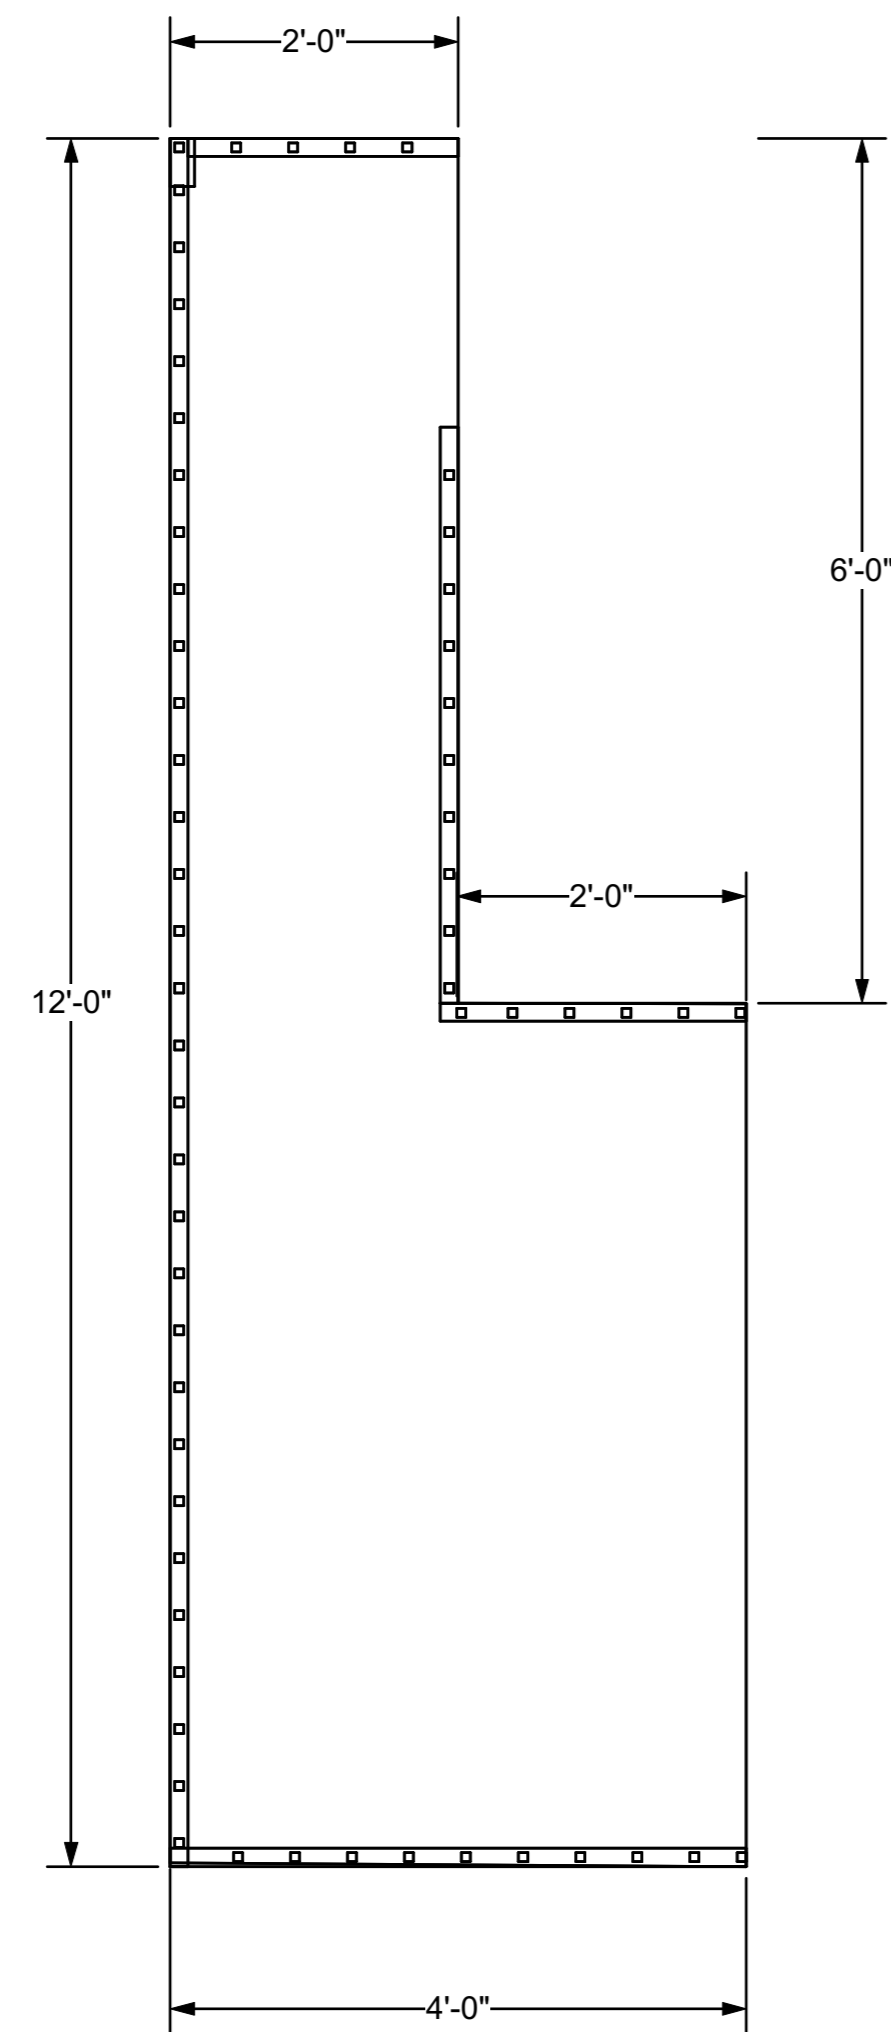

First Floor: *The Lady of Larkspur Lotion*

1 Plan View of First Floor
Scale: 1/2" = 1'-0"

3 Right Iso. of First Floor
Scale: 1/2" = 1'-0"

2 Front View of First Floor
Scale: 1/2" = 1'-0"

4 Left Iso. of First Floor
Scale: 1/2" = 1'-0"

Second Floor: *A Streetcar Named Desire*

2 Plan View of Second Floor
Scale: 1/2" = 1'-0"

1 Front View of Second Floor
Scale: 1/2" = 1'-0"

3 Right Iso. View of Second Floor
Scale: 1/2" = 1'-0"

An Evening with Tennessee Williams	
Second Floor	Date : 01/08/2019
Brevard College, Morrison Playhouse	Scale : 1/2" = 1'
Director : Catherine Barricklow	Sht-2 OF 10
Designer : Teila Vochatzer	
Revisions : Rv. 3.0 01/18/2019	
NOT TO SCALE	

Railroad:
This Property is Condemned

2 Plan View of Railroad Shift
Scale: 1/2" = 1'-0"

1 Plan View of Railroad
Scale: 1/2" = 1'-0"

An Evening with Tennessee Williams	
Railroad	Date : 01/11/2019
Brevard College, Morrison Playhouse	Scale : 1/2" = 1'
Director : Catherine Barricklow	Sht-3 OF 10
Designer : Teila Vochatzer	
Revisions : 01/11/2019	
NOT TO SCALE	

Balconey: A Streetcar Named Desire

1 Plan View
Scale: 3/4" = 1'-0"

2 Details on Railing
Scale: 3/4" = 1'-0"

6 Front View
Scale: 1" = 1'-0"

4 Left Iso. View Balcony
Scale: 3/4" = 1'-0"

3 Right Iso. View Balcony
Scale: 3/4" = 1'-0"