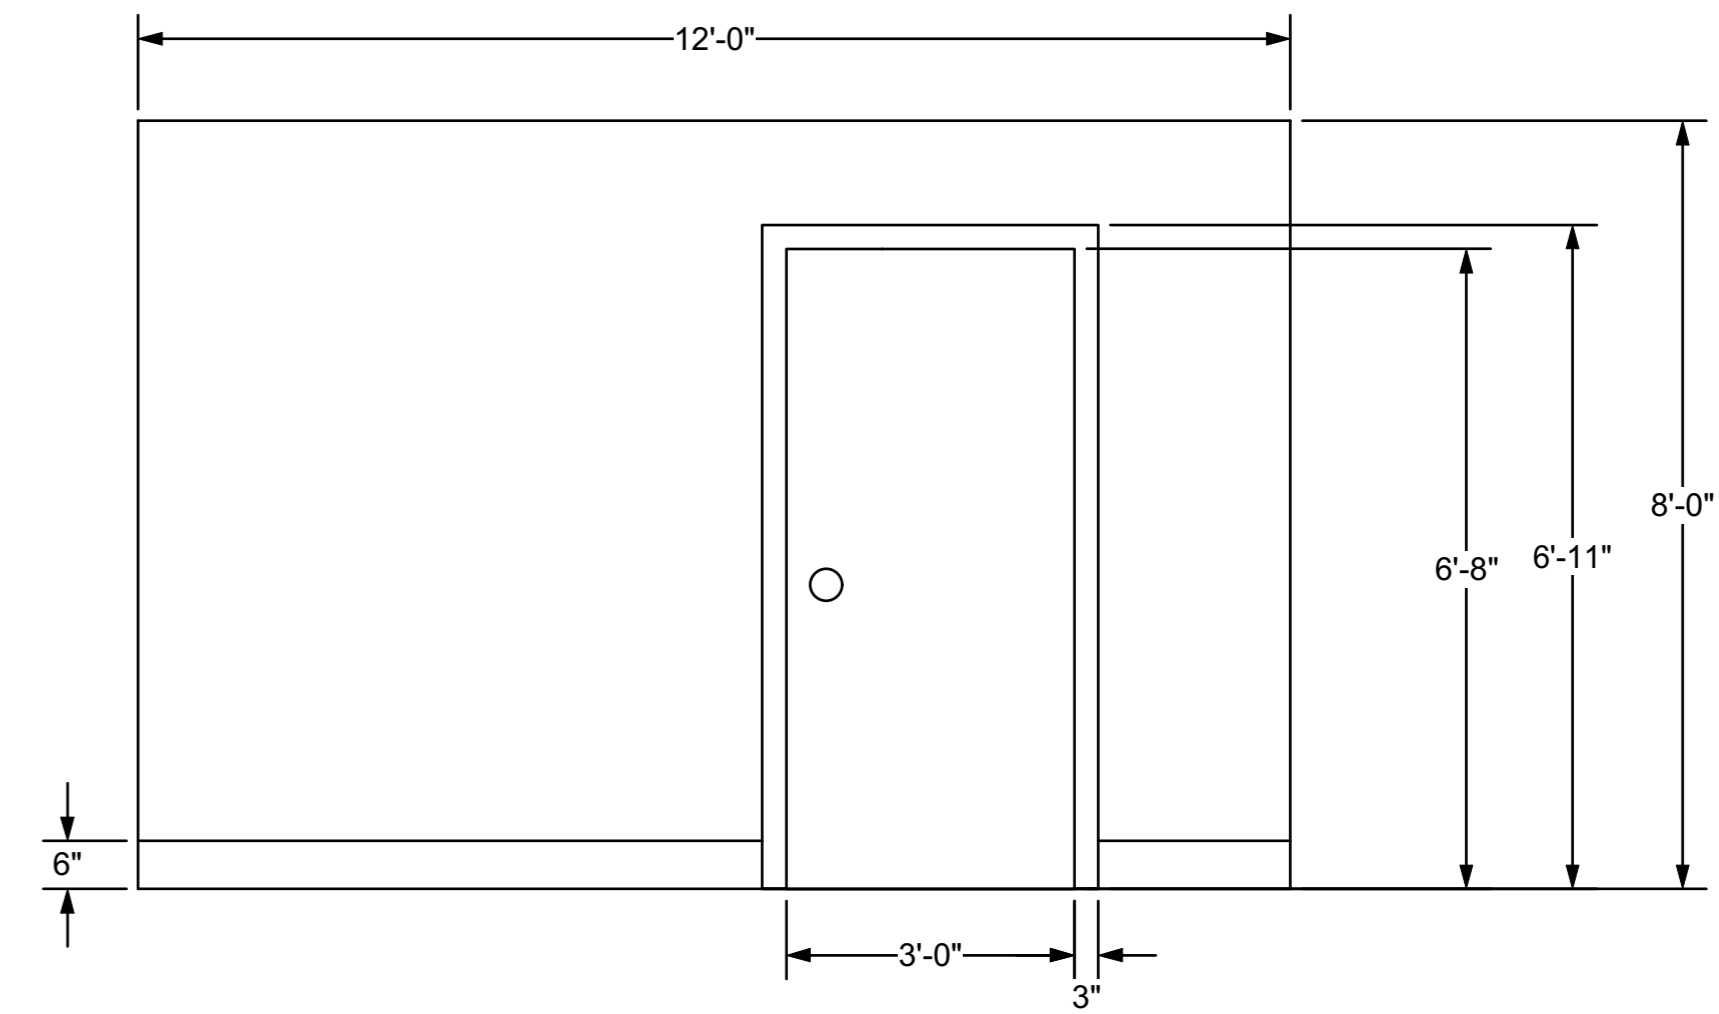

3 SL Wall
Scale: 1/2" = 1'-0"